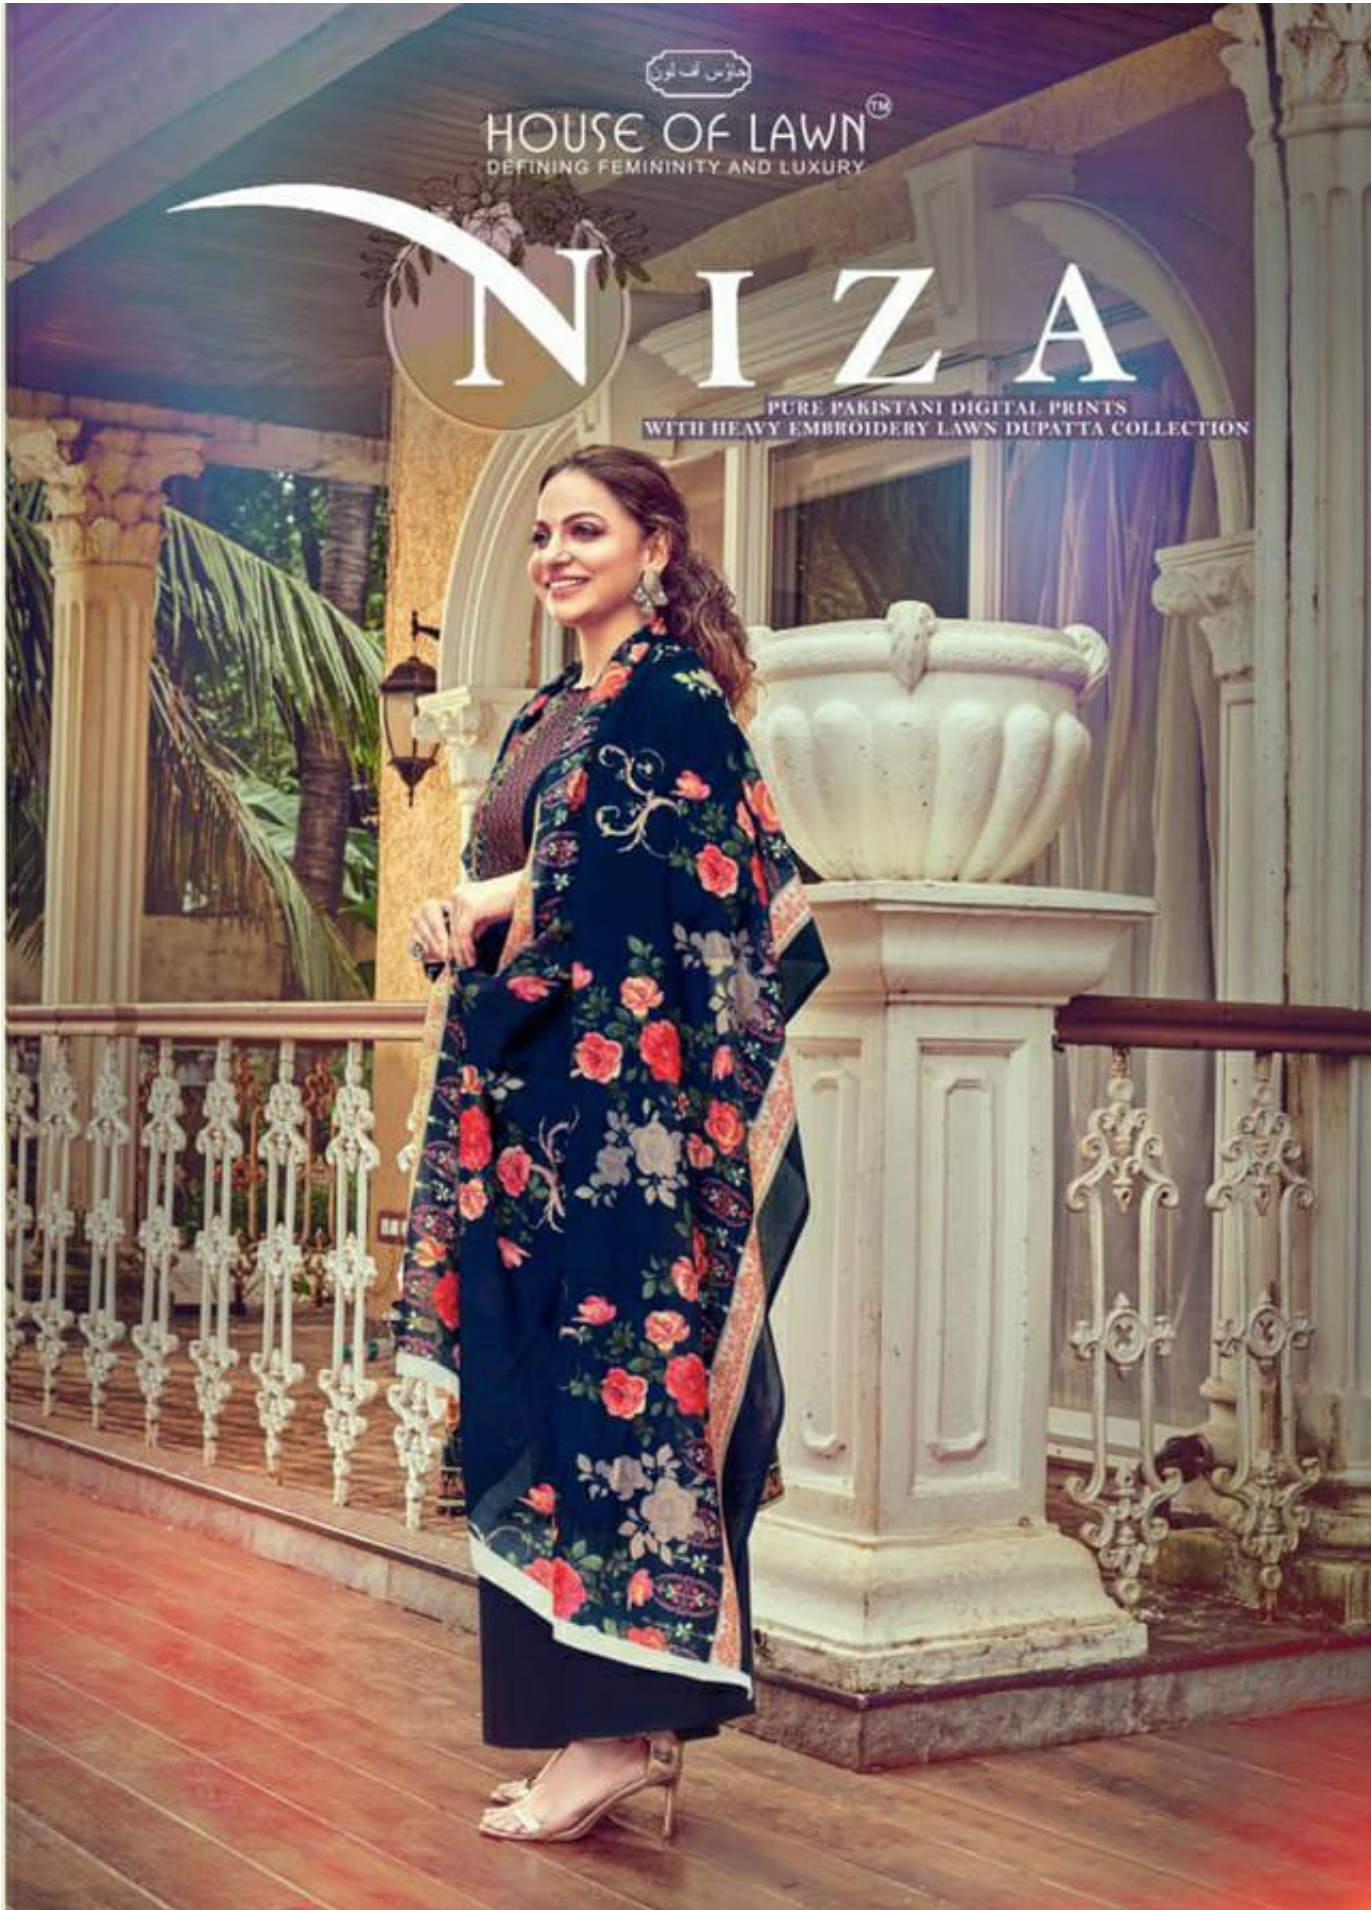

ہاؤس آف لائن

HOUSE OF LAWN™
DEFINING FEMININITY AND LUXURY

N I Z A

PURE PAKISTANI DIGITAL PRINTS
WITH HEAVY EMBROIDERY LAWN DUPATTA COLLECTION