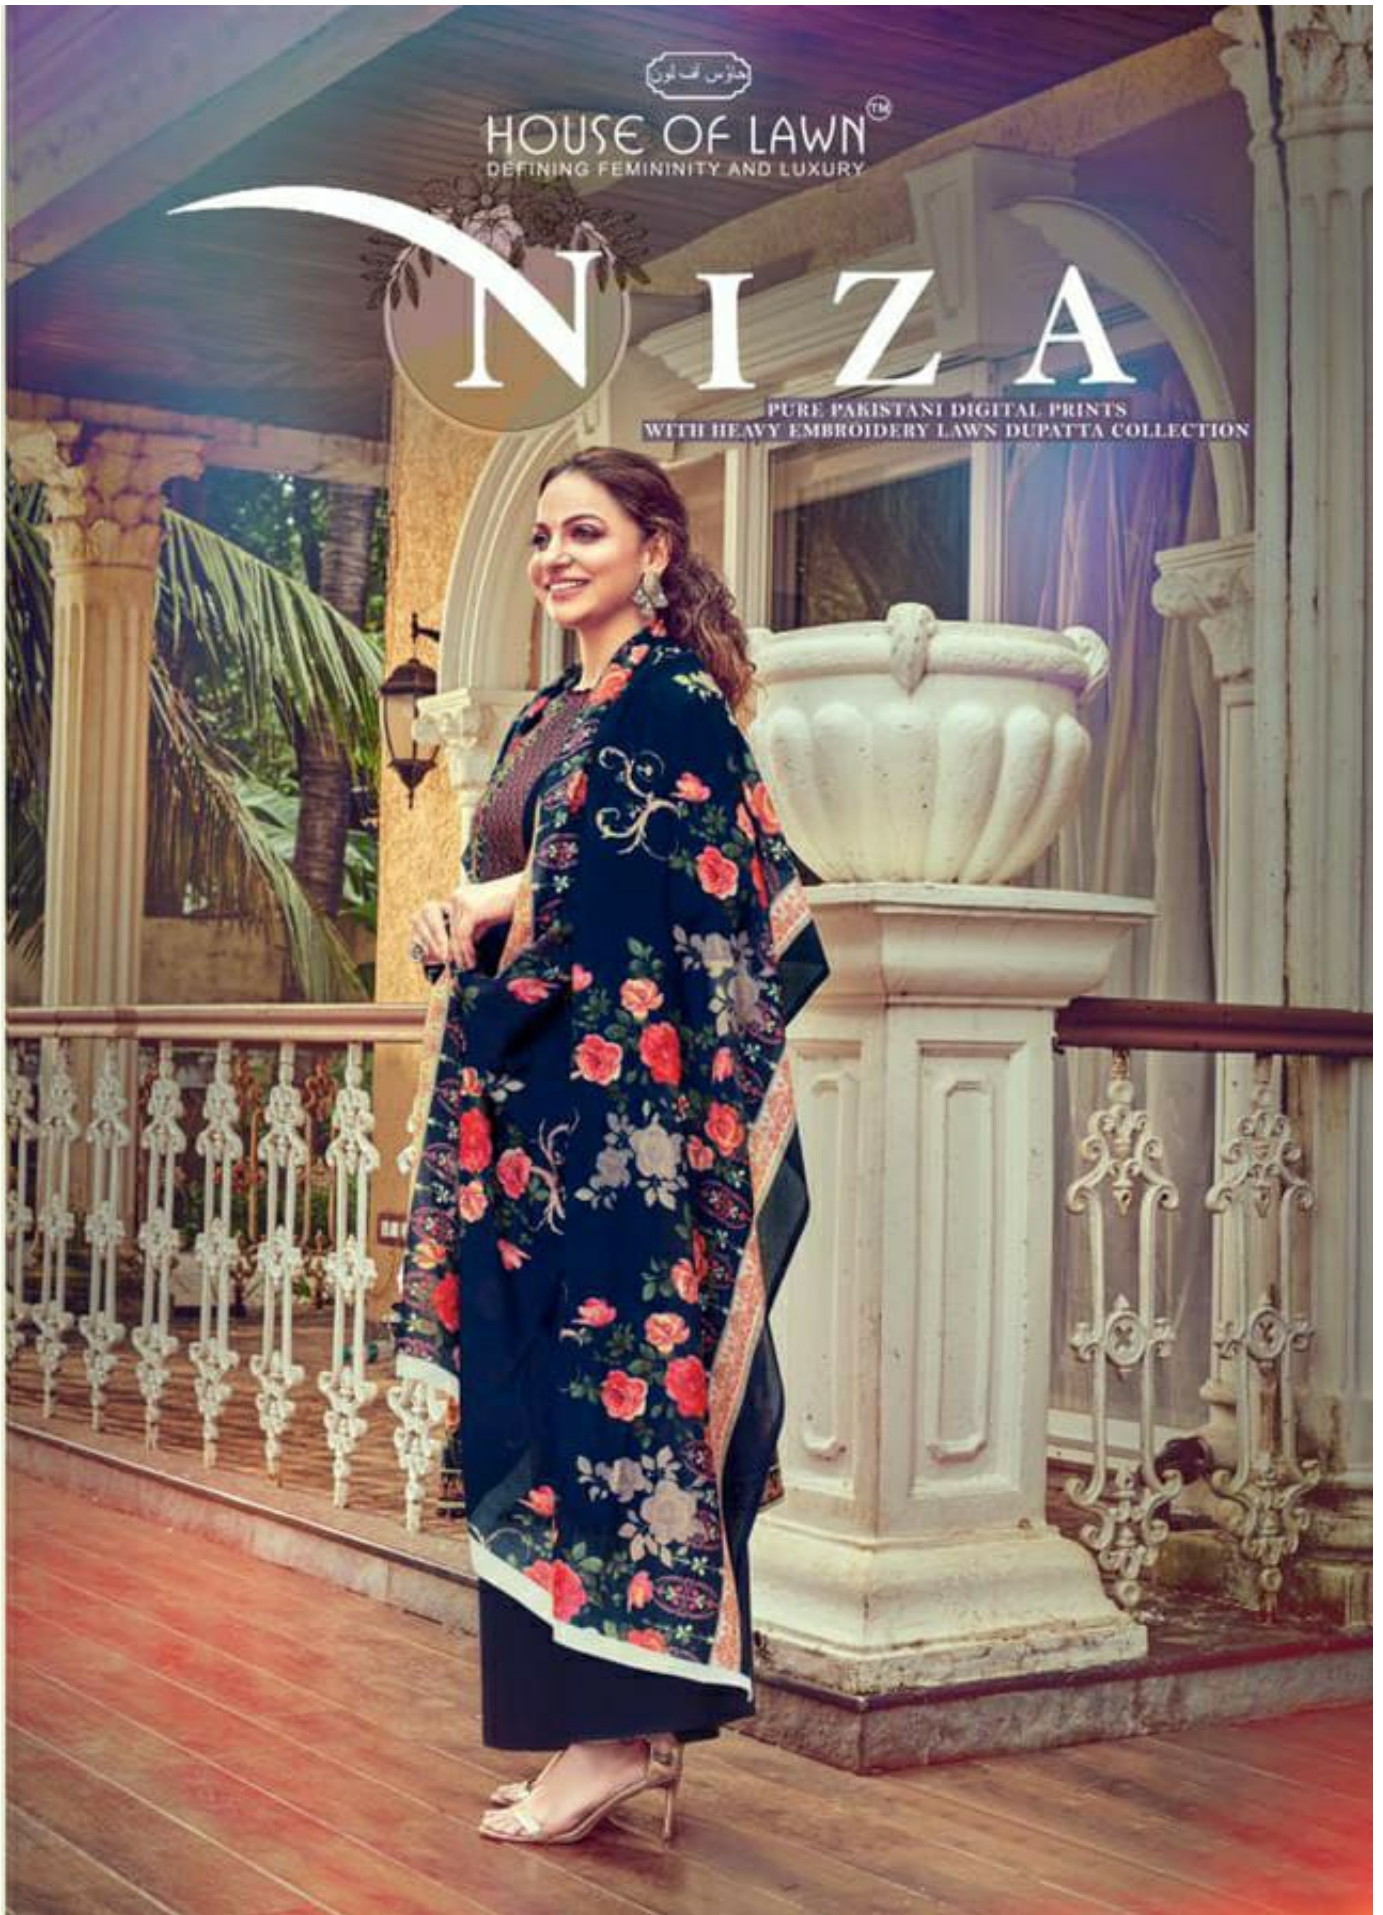

ہاؤس آف لائن

HOUSE OF LAWN™
DEFINING FEMININITY AND LUXURY

N I Z A

PURE PAKISTANI DIGITAL PRINTS
WITH HEAVY EMBROIDERY LAWN DUPATTA COLLECTION

HOUSE OF LAWN®
DEFINING FEMININITY AND LUXURY

The flame of subtle ethereal wear that meets the contemporary glam and fully explodes with minute details of elegance