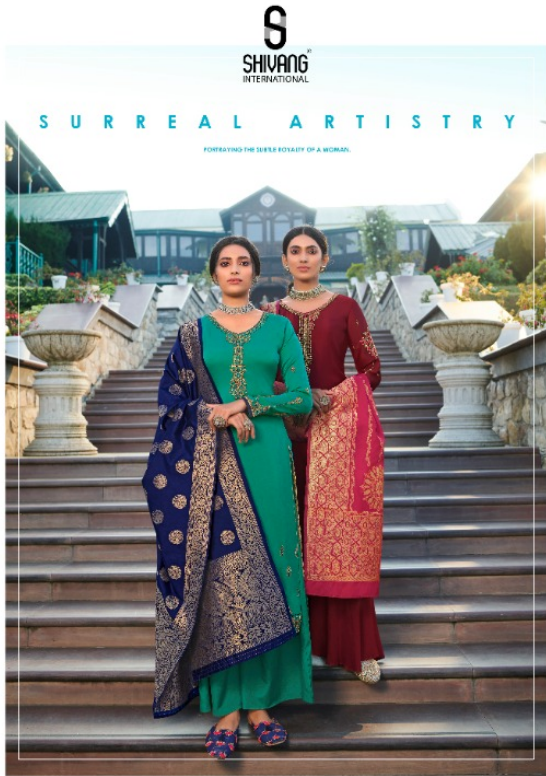

S
SHIVANG
INTERNATIONAL

S U R R E A L A R T I S T R Y

PORTRAYING THE SUPRE ELEGANCE OF A WOMAN.

d.no.10006

S
SHIVANG
INTERNATIONAL

C U L T U R A L

EXCEPTIONAL TALENT A BODY OF THE GLOBE'S WEAVING LEGACY.

R O Y A L

S
SHIVANG
INTERNATIONAL

R O M A N C E

A WOMEN TALE OF ROMANCE BY LACI CREWELL

dno.10005

S
SHIVANG
INTERNATIONAL

d.no.10002

W O V E N

W O N D E R

A REFLECTION OF PATRICIALLY ELEGANT AND GENTLE BEINGS.

2026-28, ADARSH MARKET-I
RING ROAD, SURAT-39002, (Guj.) INDIA
MO:- +91-99981 32006 email:shivang_i@yahoo.com

complimentary copy / not for sale

S
SHIVANG
INTERNATIONAL
Banarasi-6

BESPOKE
no.10001

LUXURY
A BESPOKE COLLECTION OF LUXURIOUS GARMENTS CRAFTED FOR YOU

S
SHIVANG
INTERNATIONAL

d.no.10001

d.no.10002

d.no.10005

d.no.10006

d.no.10003