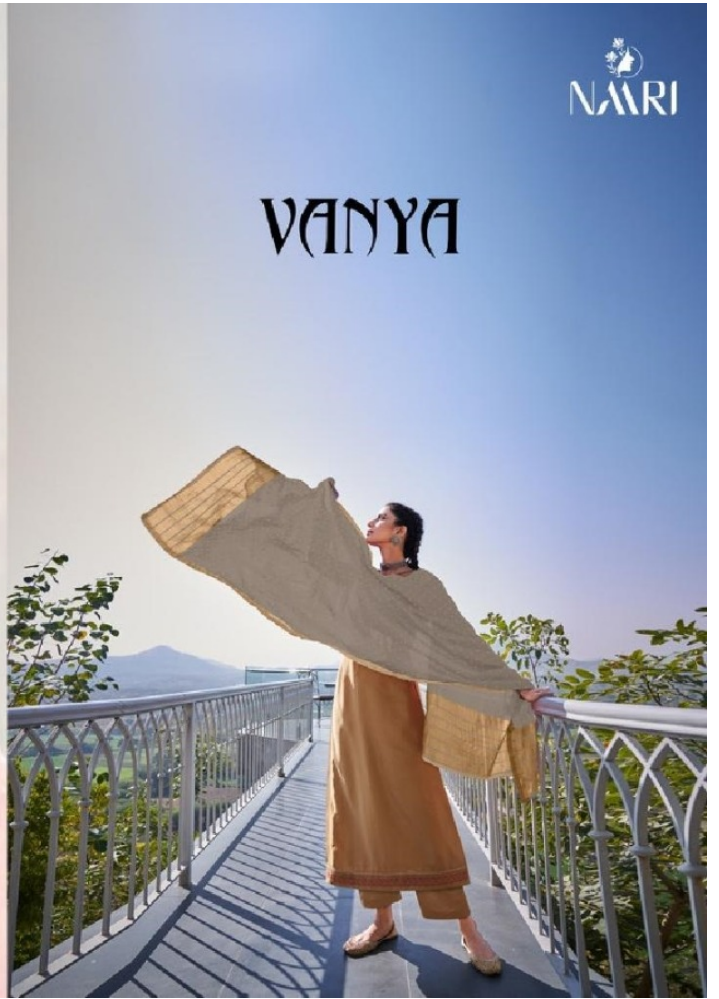

NARI

VANYA

NARI

VANYA

VANYA

TOP : LINEN SATIN KASHMIRI WORK
WITH SLEEVE WORK
BOTTOM : DULL SANTUN
DUPATTA : SILK JACARD FANCY DUPATTA

NARI

NARI