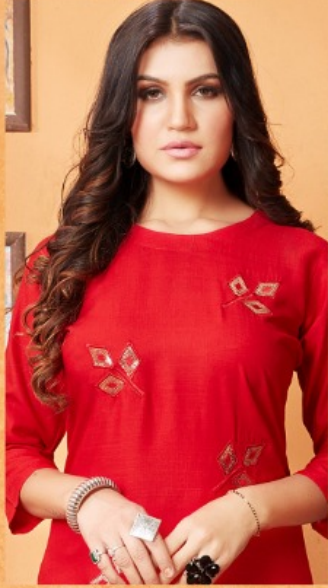

runq®
DESIGNER WEAR KURTIS

Cherry - 3