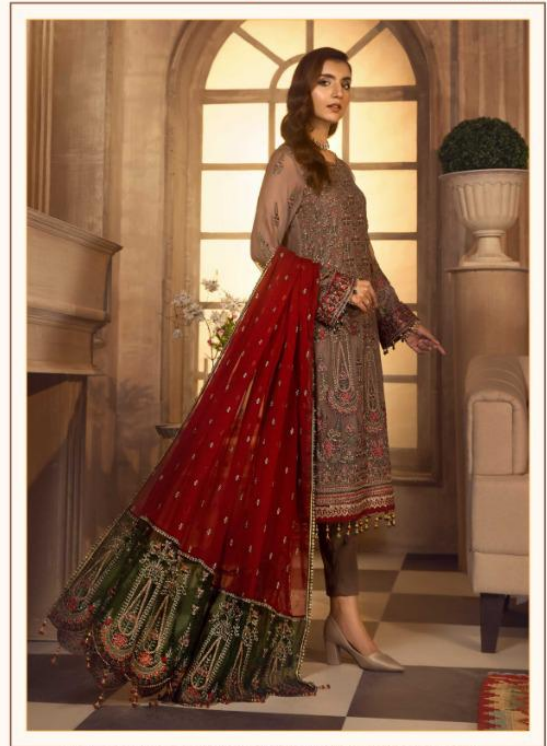

Sereno
Pakistani Wear

A BRAND BY MEGHA EXPORT

D.No.1804

TOP - FOX GEORGETTE WITH HEAVY EMBROIDERY WORK
BOTOM+INNER - HEAVY SHANTUN
DUPATTA - NAZNIN WITH EMBROIDERY WORK