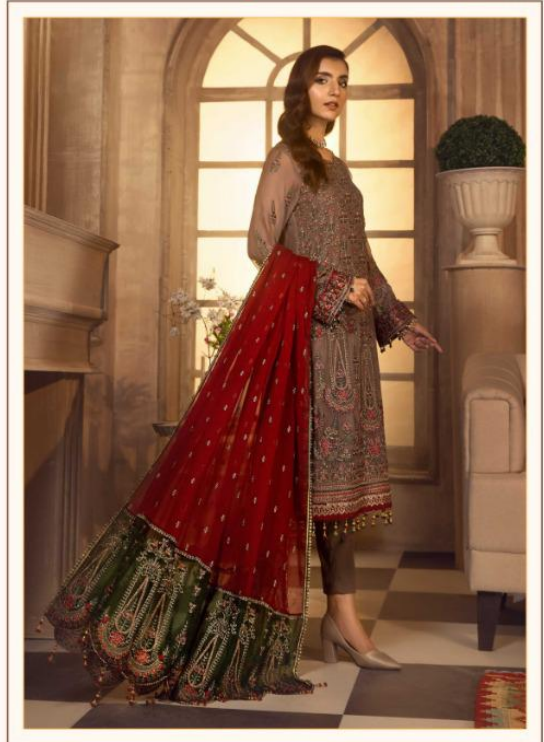

Sereno
Pakistani Wear

A BRAND BY MEGHA EXPORT

D.No.1804

TOP - FOX GEORGETTE WITH HEAVY EMBROIDERY WORK
BOTOM+INNER - HEAVY SHANTUN
DUPATTA - NAZNIN WITH EMBROIDERY WORK