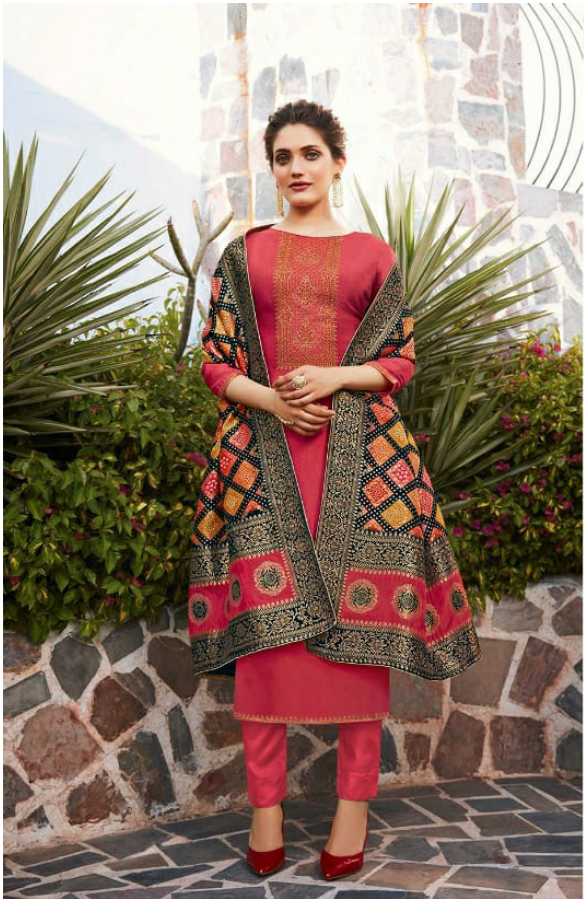

Youthful

• 2634 •

Charmy®
A Product by Meera trandz llp

Shakuntla

Charmy
Powerful
ایک نیا پیرایہ ہے جس میں جادو اور طاقت کا رنگ ہے اور اس کا نام ہے
• 2631 •

Charmy
Delightful

It's getting hot your fashion did not a lot of it to make your choice your look the real delight for wearing woman love of style.

• 2633 •

Charmy
Dreamful

It's all about the softness, the perfect draping and shiny fabric of the saree. Charmy goes with the soft fabric, draped in a woman's elegance and grace.

Charmy

Thoughtful

The thoughtful stitching and sewing makes it a thoughtful clothing for the