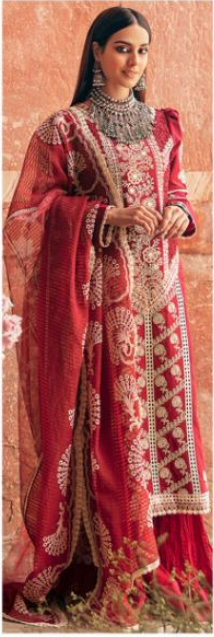

2142

2141

2142

2143

2144

2145

**MUSHQ**  
VOL-01

**MUSHQ**  
VOL-01

Model gird please allow against the grain and the design mark look as follow in a morning gown  
look for the quality of quality.

2141

**MUSHQ**  
VOL-01

2143

**MUSHQ**  
VOL-01

2145

**MUSHQ**  
VOL-01

2143