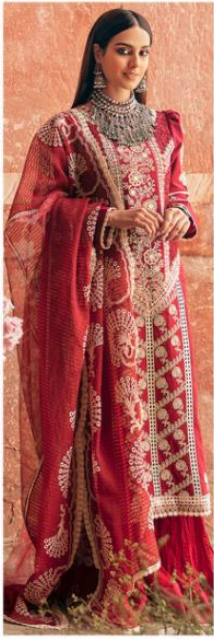

2141

2142

2143

2144

2145

MUSHQ
VOL-01

MUSHQ
VOL-01