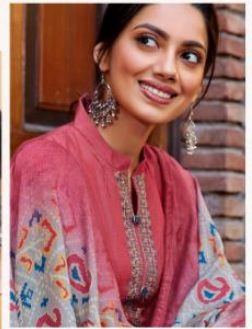

KALA FASHION™

Kala Maslin

DM-4006 

TOP : Pure Maslin With Self Embroidery

BOTTOM :Jam Satin Dyed

DUPATTA : Pure Maslin With Digital Print

KALA FASHION™

COMPLIMENTARY NOT FOR SALE