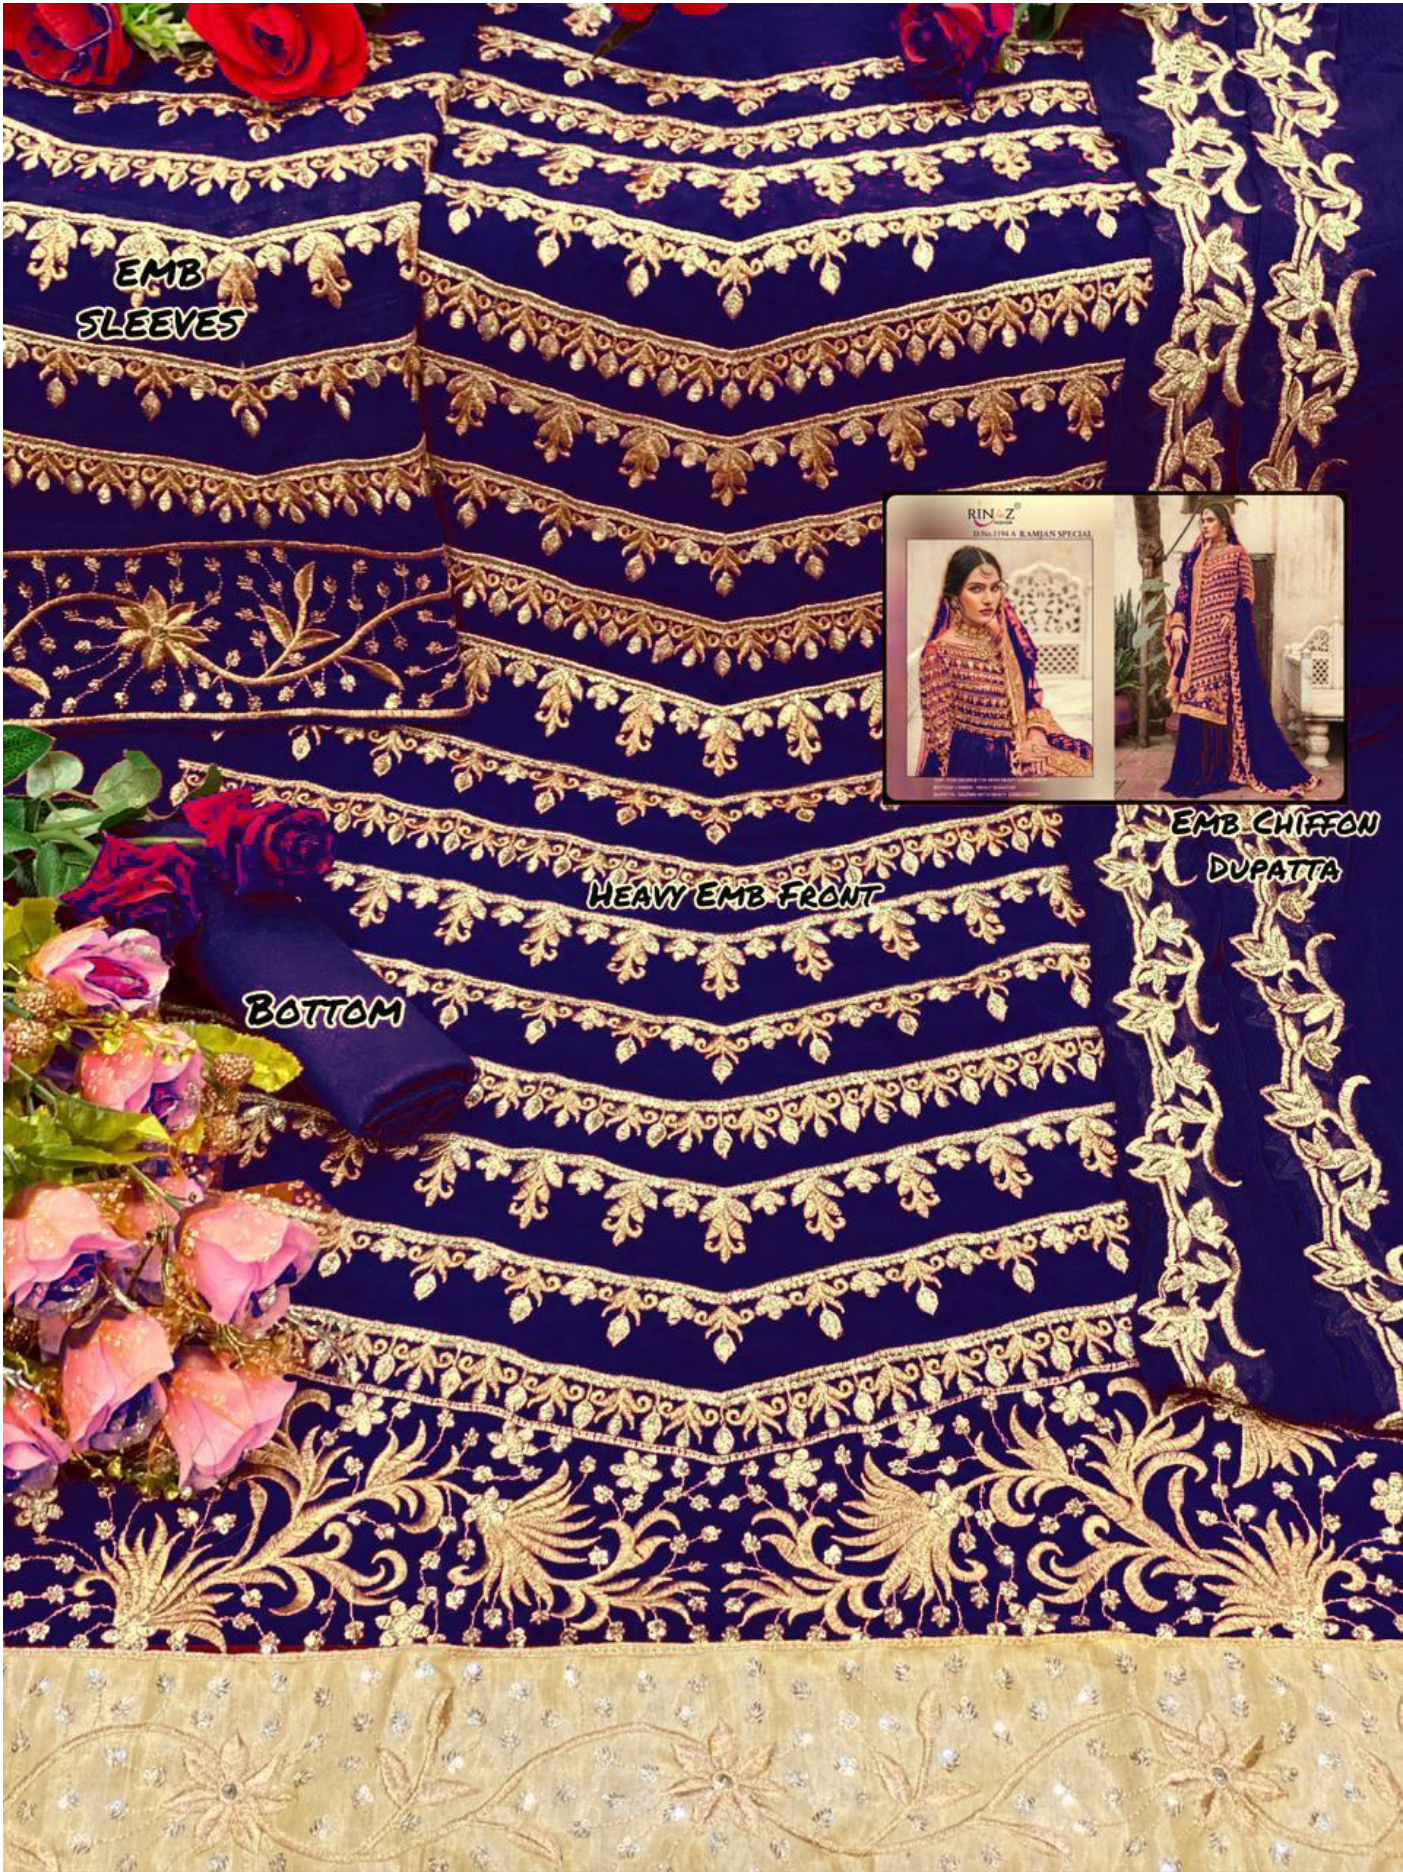

EMB
SLEEVES