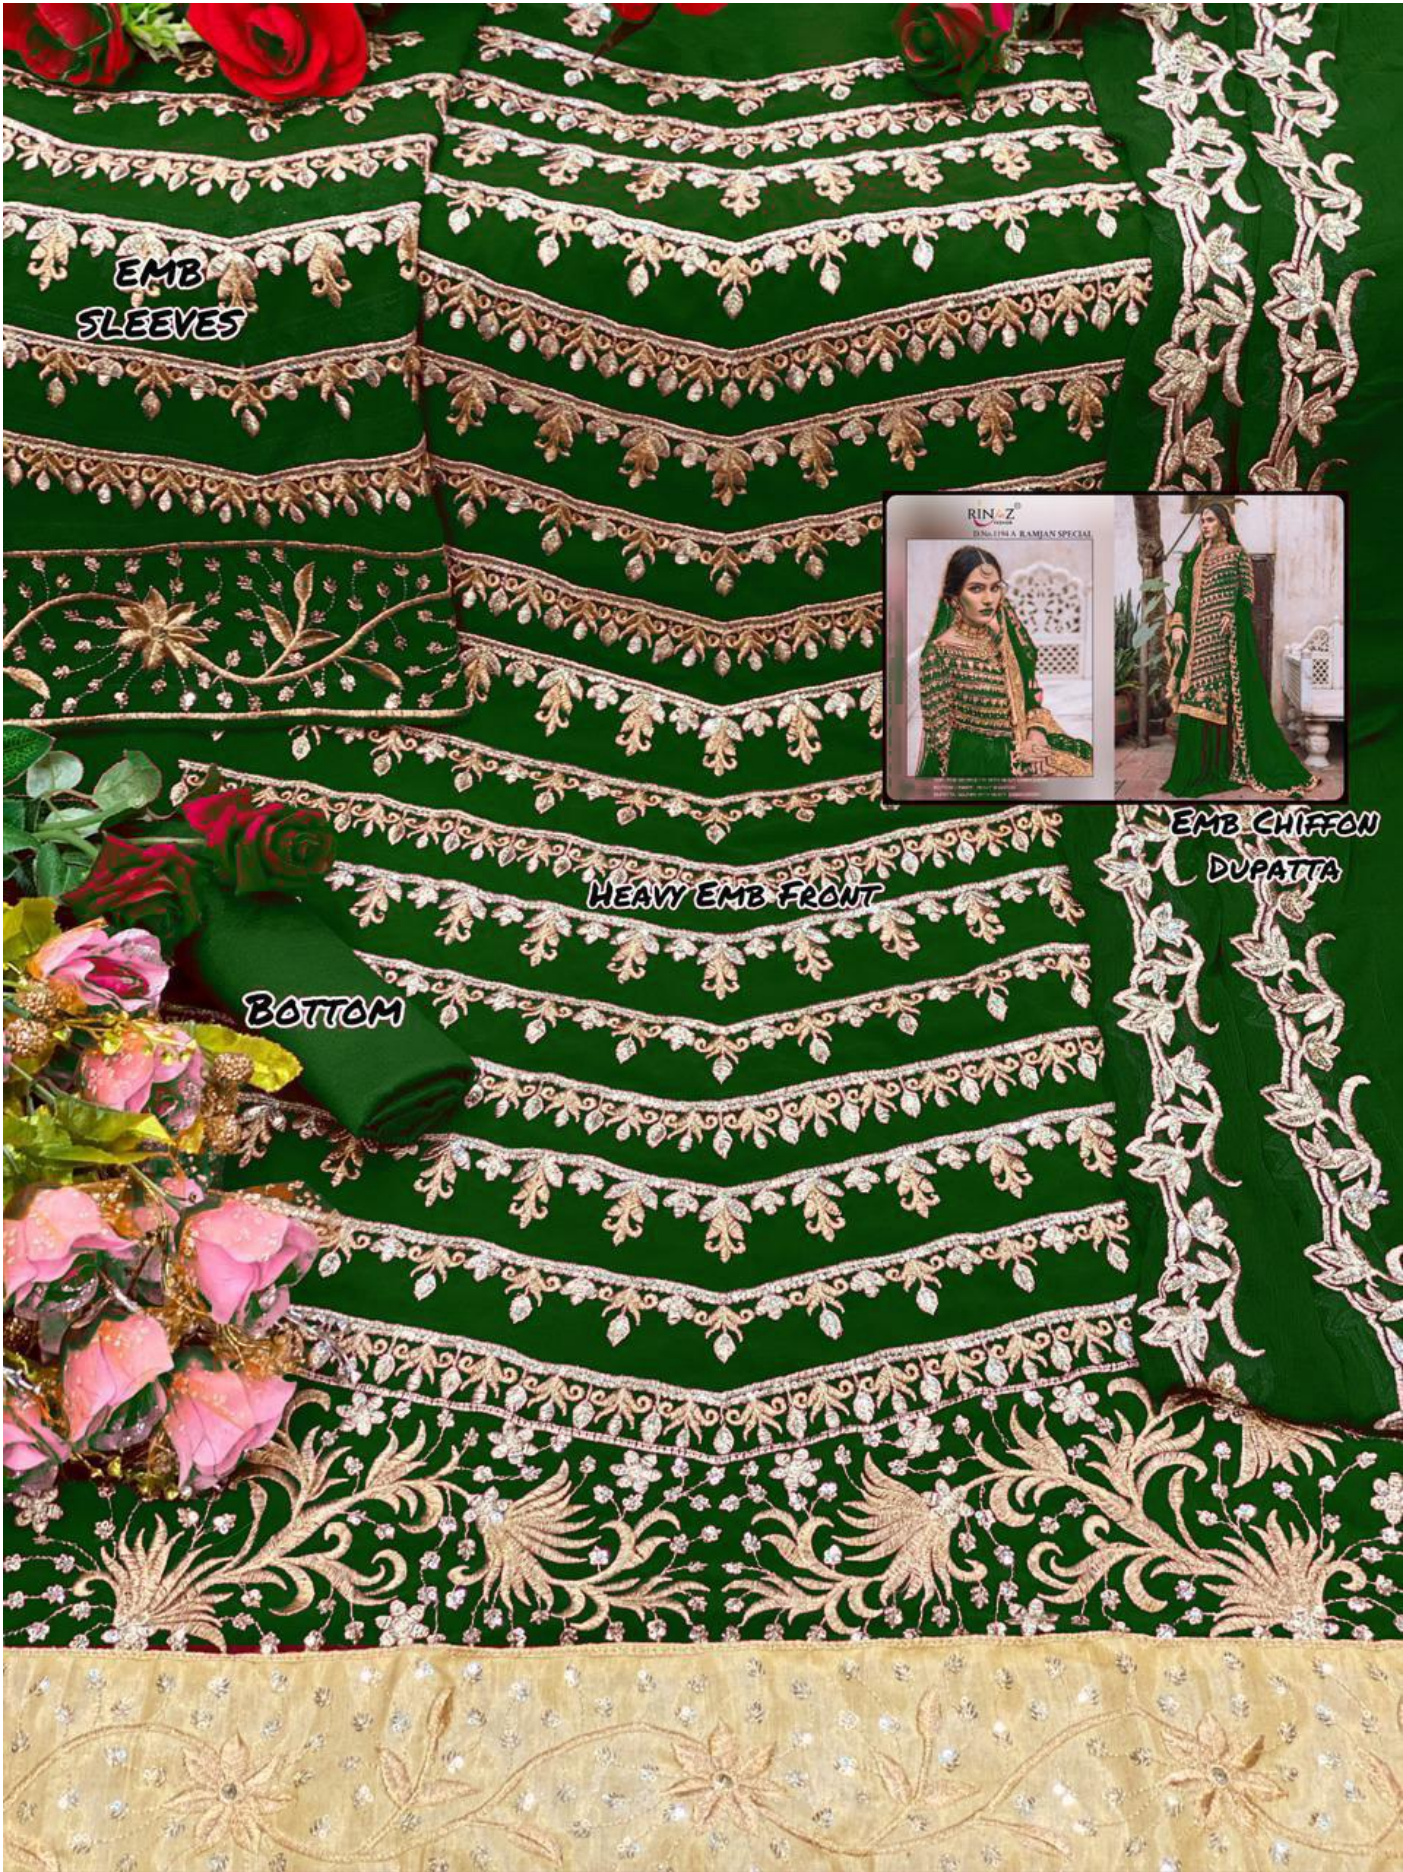

EMB
SLEEVES