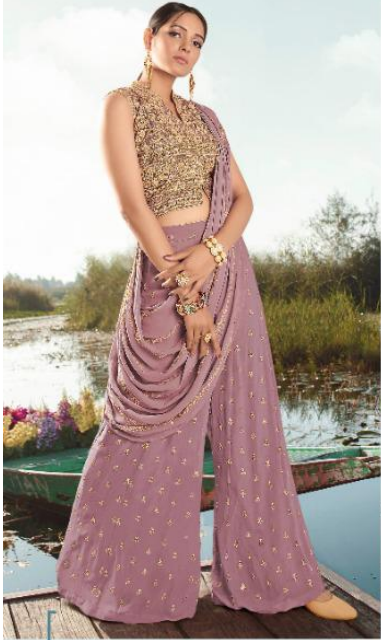

VERONICA

maisha

VERONICA

maisha

masha

ADD A LITTLE
TOUCH OF SPLASH
AND SHINE TO LIFE

D.NO.9903

masha

D.N.O.9905

maisha

THIS SHADE
PROMISES TO INCITE
SERIOUS ENVY

D.NO.9906

masha

THIS SHADE
PROMISES TO INCITE
SERIOUS ENVY

D.NO. 9906

 A PRODUCT BY