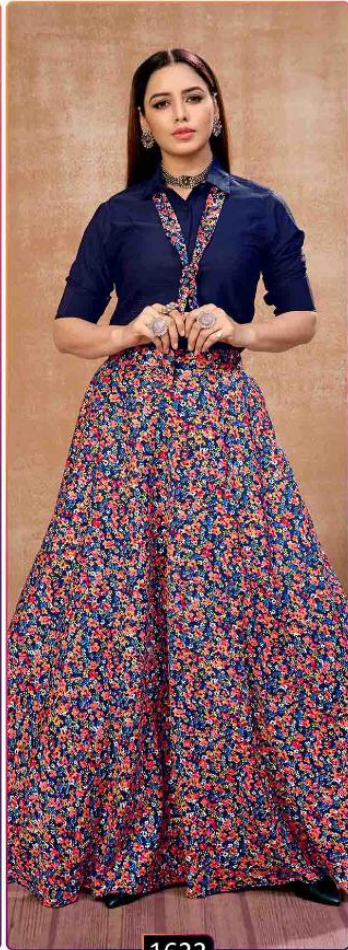

Frill & Flare
Vol. 4

Frill & Flare
Vol. 4

1621

Frill & Flare
Vol. 4

1622

1622

1624

1621

1622

1623

1624

Frill & Flare Vol. 4

SKU CODE	Color	Top & Bottom Fabric	Top Work	Skirt Work	TOP Size (M)		Bottom Size (M)		TOP Size (XL)		Bottom Size (XL)		Occasion	Weight
					Chest	Waist	Length	Flair	Chest	Waist	Length	Flair		
1621	Navy Blue - Pink	Silk	-	Printed	Chest	36"	Waist	28" to 36"	Chest	42"	Waist	36" to 44"	DAILY & OCCASION WEAR	0.5 KG
					Waist	30"	Length	42"	Waist	38"	Length	42"		
					Length	19"	Flair	4 MTR	Length	19"	Flair	4 MTR		
1622	Navy Blue	Silk	-	Printed	Chest	36"	Waist	28" to 36"	Chest	42"	Waist	36" to 44"	DAILY & OCCASION WEAR	0.5 KG
					Waist	30"	Length	42"	Waist	38"	Length	42"		
					Length	19"	Flair	4 MTR	Length	19"	Flair	4 MTR		
1623	White - Navy Blue	Silk	-	Printed	Chest	36"	Waist	28" to 36"	Chest	42"	Waist	36" to 44"	DAILY & OCCASION WEAR	0.5 KG
					Waist	30"	Length	42"	Waist	38"	Length	42"		
					Length	19"	Flair	4 MTR	Length	19"	Flair	4 MTR		
1624	White - Red	Silk	-	Printed	Chest	36"	Waist	28" to 36"	Chest	42"	Waist	36" to 44"	DAILY & OCCASION WEAR	0.5 KG
					Waist	30"	Length	42"	Waist	38"	Length	42"		
					Length	19"	Flair	4 MTR	Length	19"	Flair	4 MTR		