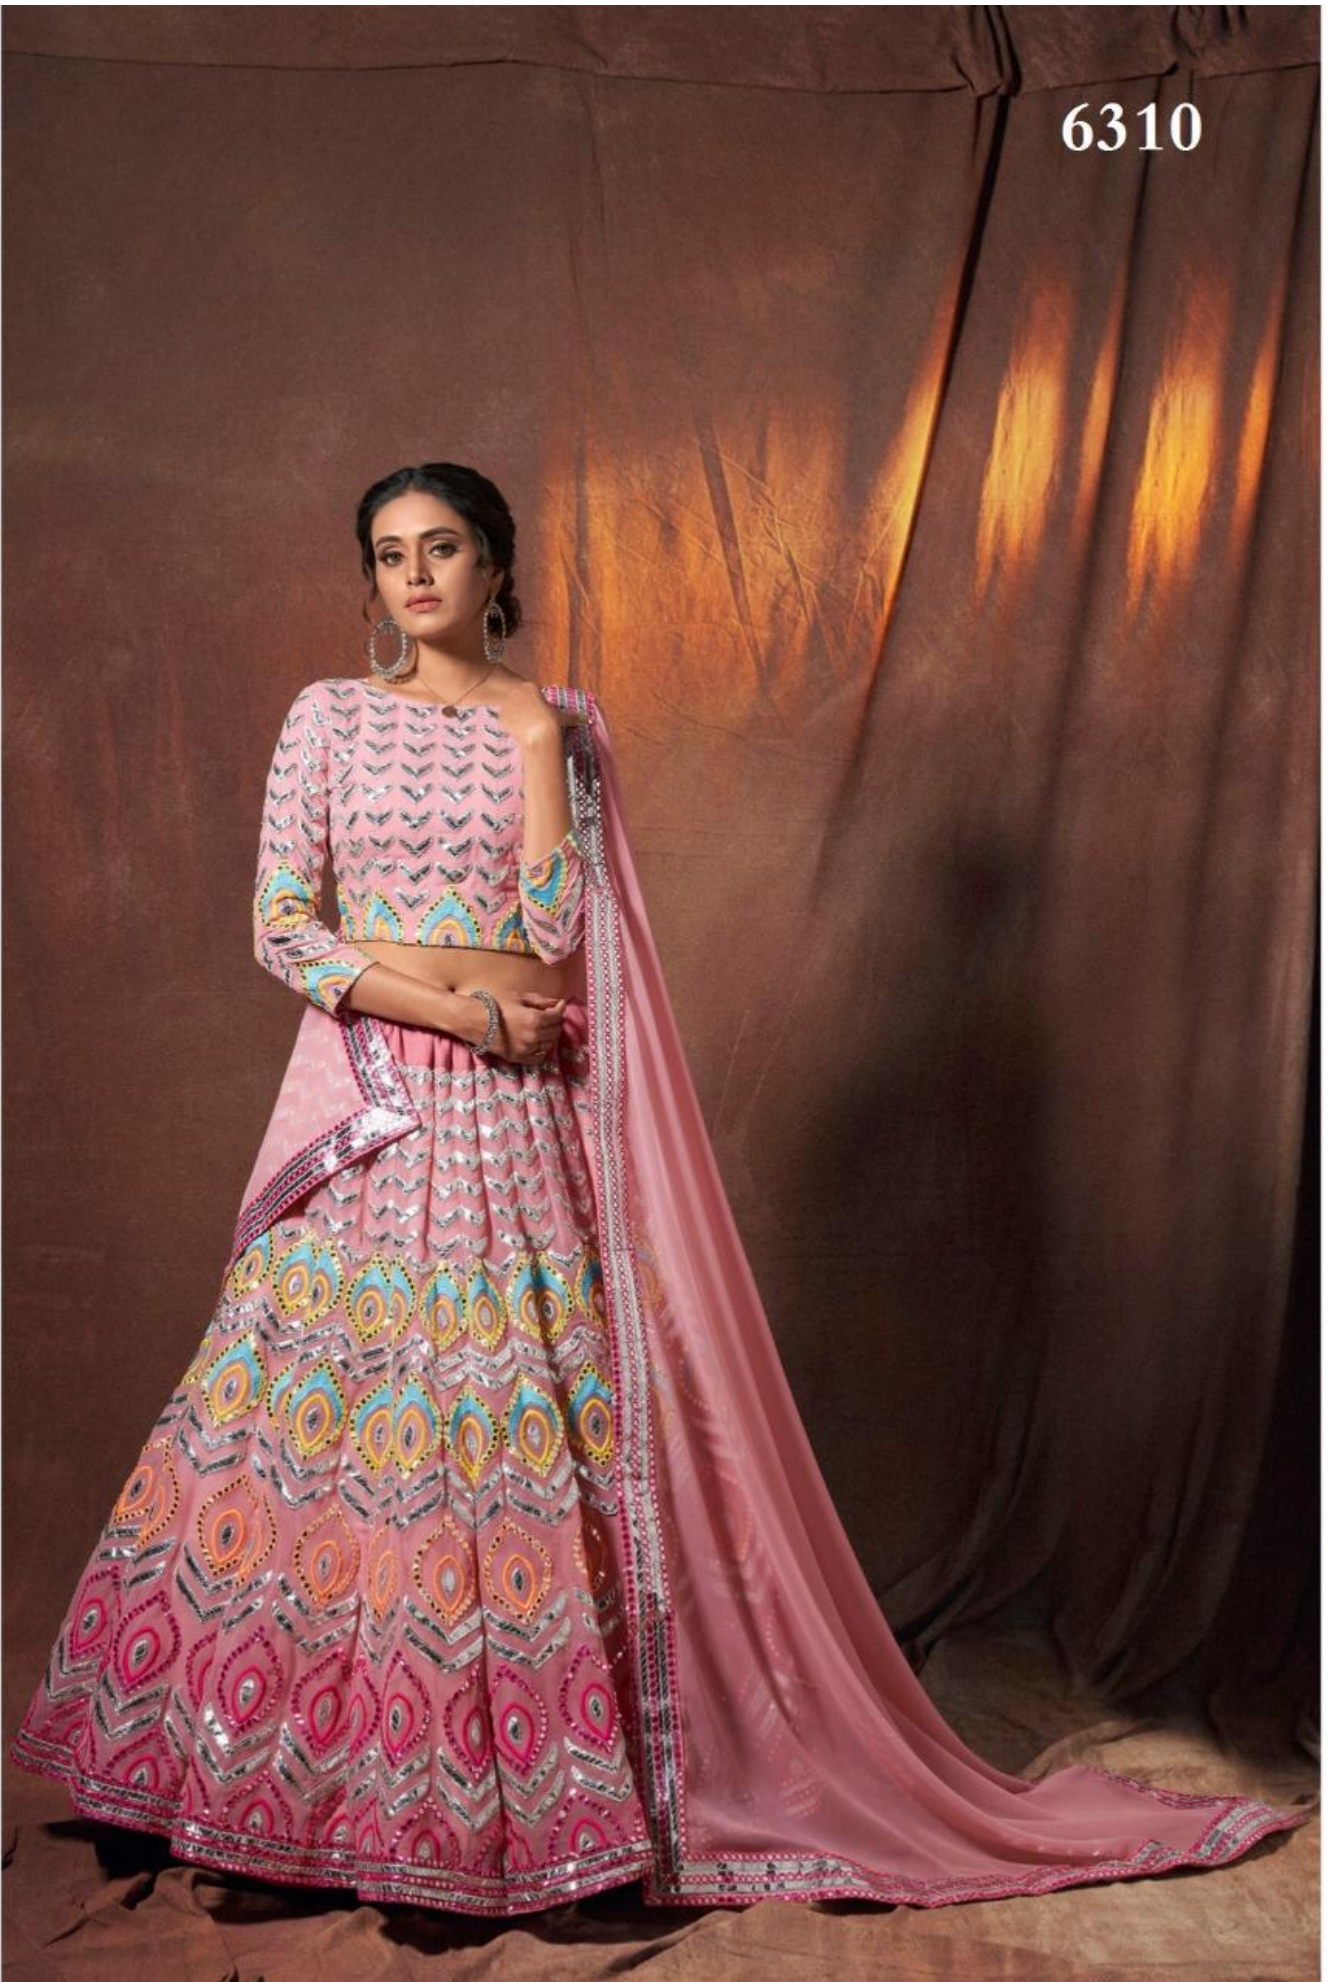

6317

6317

6307

6309

6310

6308

VOLUME 13

SKU	MAIN COLOR	BLOUSE FABRIC	LEHENGA	DUPATTA FABRIC	SIZE (SEMI STITCHED)	WORK	RATE
6301	LIGHT BLUE	SOFT NET	SOFT NET	SOFT NET	UPTO 42 INCHES BUST &	RESHAM, SEQUINS	2610 /- (FLAT) +5%(GST) +SHIPPING.
6302	BABY BLUE	SOFT NET	SOFT NET	SOFT NET	UPTO 42 INCHES BUST &	RESHAM, SEQUINS	2780 /- (FLAT) +5%(GST) +SHIPPING.
6303	LILAC	LYCRA	SOFT NET	SOFT NET	UPTO 42 INCHES BUST &	THREAD, ZARI	2890 /- (FLAT) +5%(GST) +SHIPPING.
6304	BEIGE	SOFT NET	SOFT NET	SOFT NET	UPTO 42 INCHES BUST &	RESHAM, ZARI, SEQUINS	3055 /- (FLAT) +5%(GST) +SHIPPING.
6305	GREEN	LYCRA	GEORGETTE	SOFT NET	UPTO 42 INCHES BUST &	ZARI, SEQUINS, THREAD	2725 /- (FLAT) +5%(GST) +SHIPPING.
6306	LIME YELLOW	GEORGETTE	GEORGETTE	SOFT NET	UPTO 42 INCHES BUST &	LUCKNOWI	2835 /- (FLAT) +5%(GST) +SHIPPING.
6307	MAROON	SOFT NET	SOFT NET	SOFT NET	UPTO 42 INCHES BUST &	SEQUINS, THREAD	3000 /- (FLAT) +5%(GST) +SHIPPING.
6308	WINE	SOFT NET	SOFT NET	SOFT NET	UPTO 42 INCHES BUST &	SEQUINS, THREAD	3000 /- (FLAT) +5%(GST) +SHIPPING.
6309	RAMA	SOFT NET	SOFT NET	SOFT NET	UPTO 42 INCHES BUST &	SEQUINS, THREAD	3000 /- (FLAT) +5%(GST) +SHIPPING.
6310	PEACH	GEORGETTE	GEORGETTE	GEORGETTE	UPTO 42 INCHES BUST &	RESHAM, ZARI, GOTA	3000 /- (FLAT) +5%(GST) +SHIPPING.
6311	WHITE	GEORGETTE	GEORGETTE	SOFT NET	UPTO 42 INCHES BUST &	RESHAM, MIRROR	2780 /- (FLAT) +5%(GST) +SHIPPING.
6312	PINK	ART SILK	ART SILK	SOFT NET	UPTO 42 INCHES BUST &	DORI	2780 /- (FLAT) +5%(GST) +SHIPPING.
6313	NEON PINK	ART SILK	ART SILK	SOFT NET	UPTO 42 INCHES BUST &	ZARI, GOTA	2610 /- (FLAT) +5%(GST) +SHIPPING.
6314	RAMA	SOFT NET	SOFT NET	SOFT NET	UPTO 42 INCHES BUST &	RESHAM, SEQUINS	3000 /- (FLAT) +5%(GST) +SHIPPING.
6315	BLUE	GEORGETTE	GEORGETTE	SOFT NET	UPTO 42 INCHES BUST &	ZARI,MIRROR,MUKAISH	2890 /- (FLAT) +5%(GST) +SHIPPING.
6316	YELLOW	GEORGETTE	GEORGETTE	SOFT NET	UPTO 42 INCHES BUST &	RESHAM, MIRROR	2780 /- (FLAT) +5%(GST) +SHIPPING.
6317	WHITE	GEORGETTE	GEORGETTE	GEORGETTE	UPTO 42 INCHES BUST &	THREAD	2725 /- (FLAT) +5%(GST) +SHIPPING.
				TOTAL DESIGNS : 17	AVERAGE RATE : RS. 2850/-		
				TOTAL AMOUNT : RS. 48,460/-			