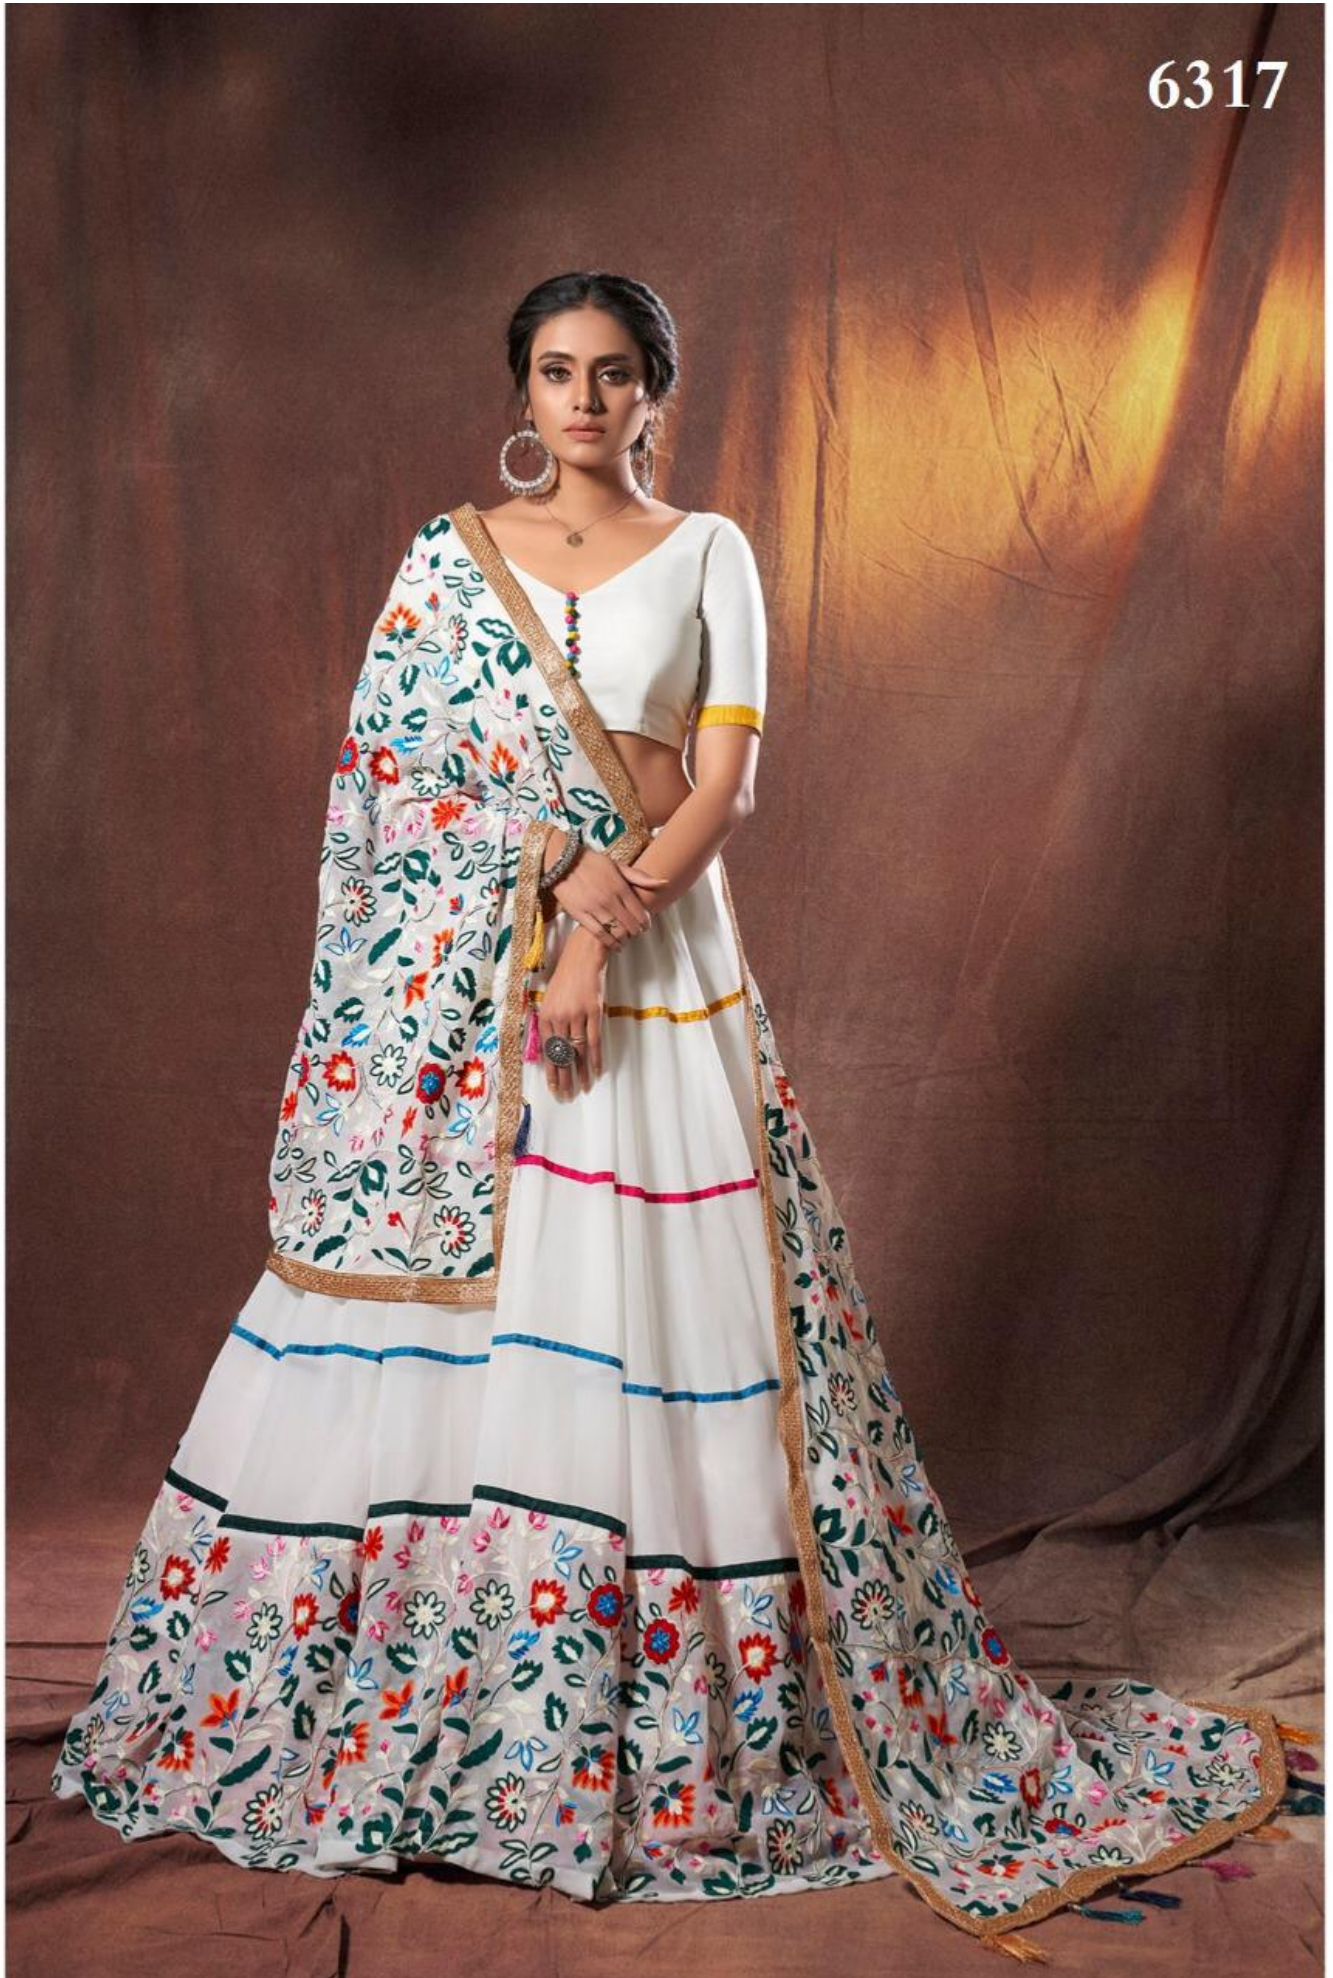

6317

6317

6307

6309

6310

6308

VOLUME 13

SKU	MAIN COLOR	BLOUSE FABRIC	LEHENGA	DUPATTA FABRIC	SIZE (SEMI STITCHED)	WORK	RATE
6301	LIGHT BLUE	SOFT NET	SOFT NET	SOFT NET	UPTO 42 INCHES BUST &	RESHAM, SEQUINS	2610 /- (FLAT) +5%(GST) +SHIPPING.
6302	BABY BLUE	SOFT NET	SOFT NET	SOFT NET	UPTO 42 INCHES BUST &	RESHAM, SEQUINS	2780 /- (FLAT) +5%(GST) +SHIPPING.
6303	LILAC	LYCRA	SOFT NET	SOFT NET	UPTO 42 INCHES BUST &	THREAD, ZARI	2890 /- (FLAT) +5%(GST) +SHIPPING.
6304	BEIGE	SOFT NET	SOFT NET	SOFT NET	UPTO 42 INCHES BUST &	RESHAM, ZARI, SEQUINS	3055 /- (FLAT) +5%(GST) +SHIPPING.
6305	GREEN	LYCRA	GEORGETTE	SOFT NET	UPTO 42 INCHES BUST &	ZARI, SEQUINS, THREAD	2725 /- (FLAT) +5%(GST) +SHIPPING.
6306	LIME YELLOW	GEORGETTE	GEORGETTE	SOFT NET	UPTO 42 INCHES BUST &	LUCKNOWI	2835 /- (FLAT) +5%(GST) +SHIPPING.
6307	MAROON	SOFT NET	SOFT NET	SOFT NET	UPTO 42 INCHES BUST &	SEQUINS, THREAD	3000 /- (FLAT) +5%(GST) +SHIPPING.
6308	WINE	SOFT NET	SOFT NET	SOFT NET	UPTO 42 INCHES BUST &	SEQUINS, THREAD	3000 /- (FLAT) +5%(GST) +SHIPPING.
6309	RAMA	SOFT NET	SOFT NET	SOFT NET	UPTO 42 INCHES BUST &	SEQUINS, THREAD	3000 /- (FLAT) +5%(GST) +SHIPPING.
6310	PEACH	GEORGETTE	GEORGETTE	GEORGETTE	UPTO 42 INCHES BUST &	RESHAM, ZARI, GOTA	3000 /- (FLAT) +5%(GST) +SHIPPING.
6311	WHITE	GEORGETTE	GEORGETTE	SOFT NET	UPTO 42 INCHES BUST &	RESHAM, MIRROR	2780 /- (FLAT) +5%(GST) +SHIPPING.
6312	PINK	ART SILK	ART SILK	SOFT NET	UPTO 42 INCHES BUST &	DORI	2780 /- (FLAT) +5%(GST) +SHIPPING.
6313	NEON PINK	ART SILK	ART SILK	SOFT NET	UPTO 42 INCHES BUST &	ZARI, GOTA	2610 /- (FLAT) +5%(GST) +SHIPPING.
6314	RAMA	SOFT NET	SOFT NET	SOFT NET	UPTO 42 INCHES BUST &	RESHAM, SEQUINS	3000 /- (FLAT) +5%(GST) +SHIPPING.
6315	BLUE	GEORGETTE	GEORGETTE	SOFT NET	UPTO 42 INCHES BUST &	ZARI,MIRROR,MUKAISH	2890 /- (FLAT) +5%(GST) +SHIPPING.
6316	YELLOW	GEORGETTE	GEORGETTE	SOFT NET	UPTO 42 INCHES BUST &	RESHAM, MIRROR	2780 /- (FLAT) +5%(GST) +SHIPPING.
6317	WHITE	GEORGETTE	GEORGETTE	GEORGETTE	UPTO 42 INCHES BUST &	THREAD	2725 /- (FLAT) +5%(GST) +SHIPPING.
				TOTAL DESIGNS : 17	AVERAGE RATE : RS. 2850/-		
				TOTAL AMOUNT : RS. 48,460/-			