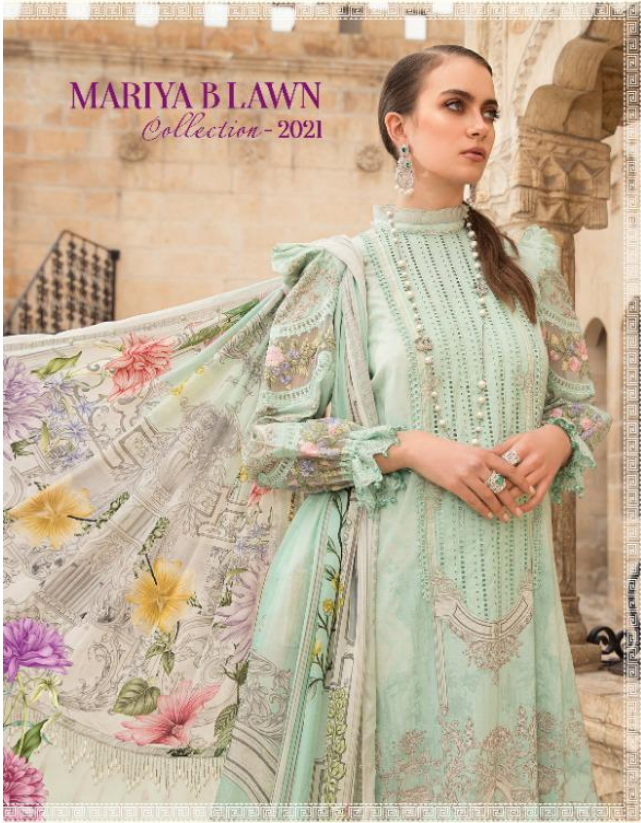

MARIYA B LAWN
Collection - 2021

MARIYA B LAWN
Collection-2021

MARIYA B LAWN
Collection - 2021

MARIYA B LAWN

Collection - 2021

Shree[®]
FABS

A fashion advertisement for the Mariya B Lawn Collection - 2021. The image features two models wearing intricately embroidered and beaded lawn suits. The model in the foreground is wearing a light pink and white ensemble with floral embroidery and a long pearl necklace. The model in the background is wearing a light green and white ensemble with similar embroidery and a long pearl necklace. The background is a blurred outdoor setting. The text "MARIYA B LAWN Collection - 2021" is written in a decorative font at the bottom of the image.

MARIYA B LAWN
Collection - 2021

Shree
FABRI

MARIYA B LAWN
Collection - 2021

MARIYA B LAWN
Collection - 2021

MARIYA B LAWN
Collection-2021

MARIYA B LAWN
Collection 2021

1625

1626