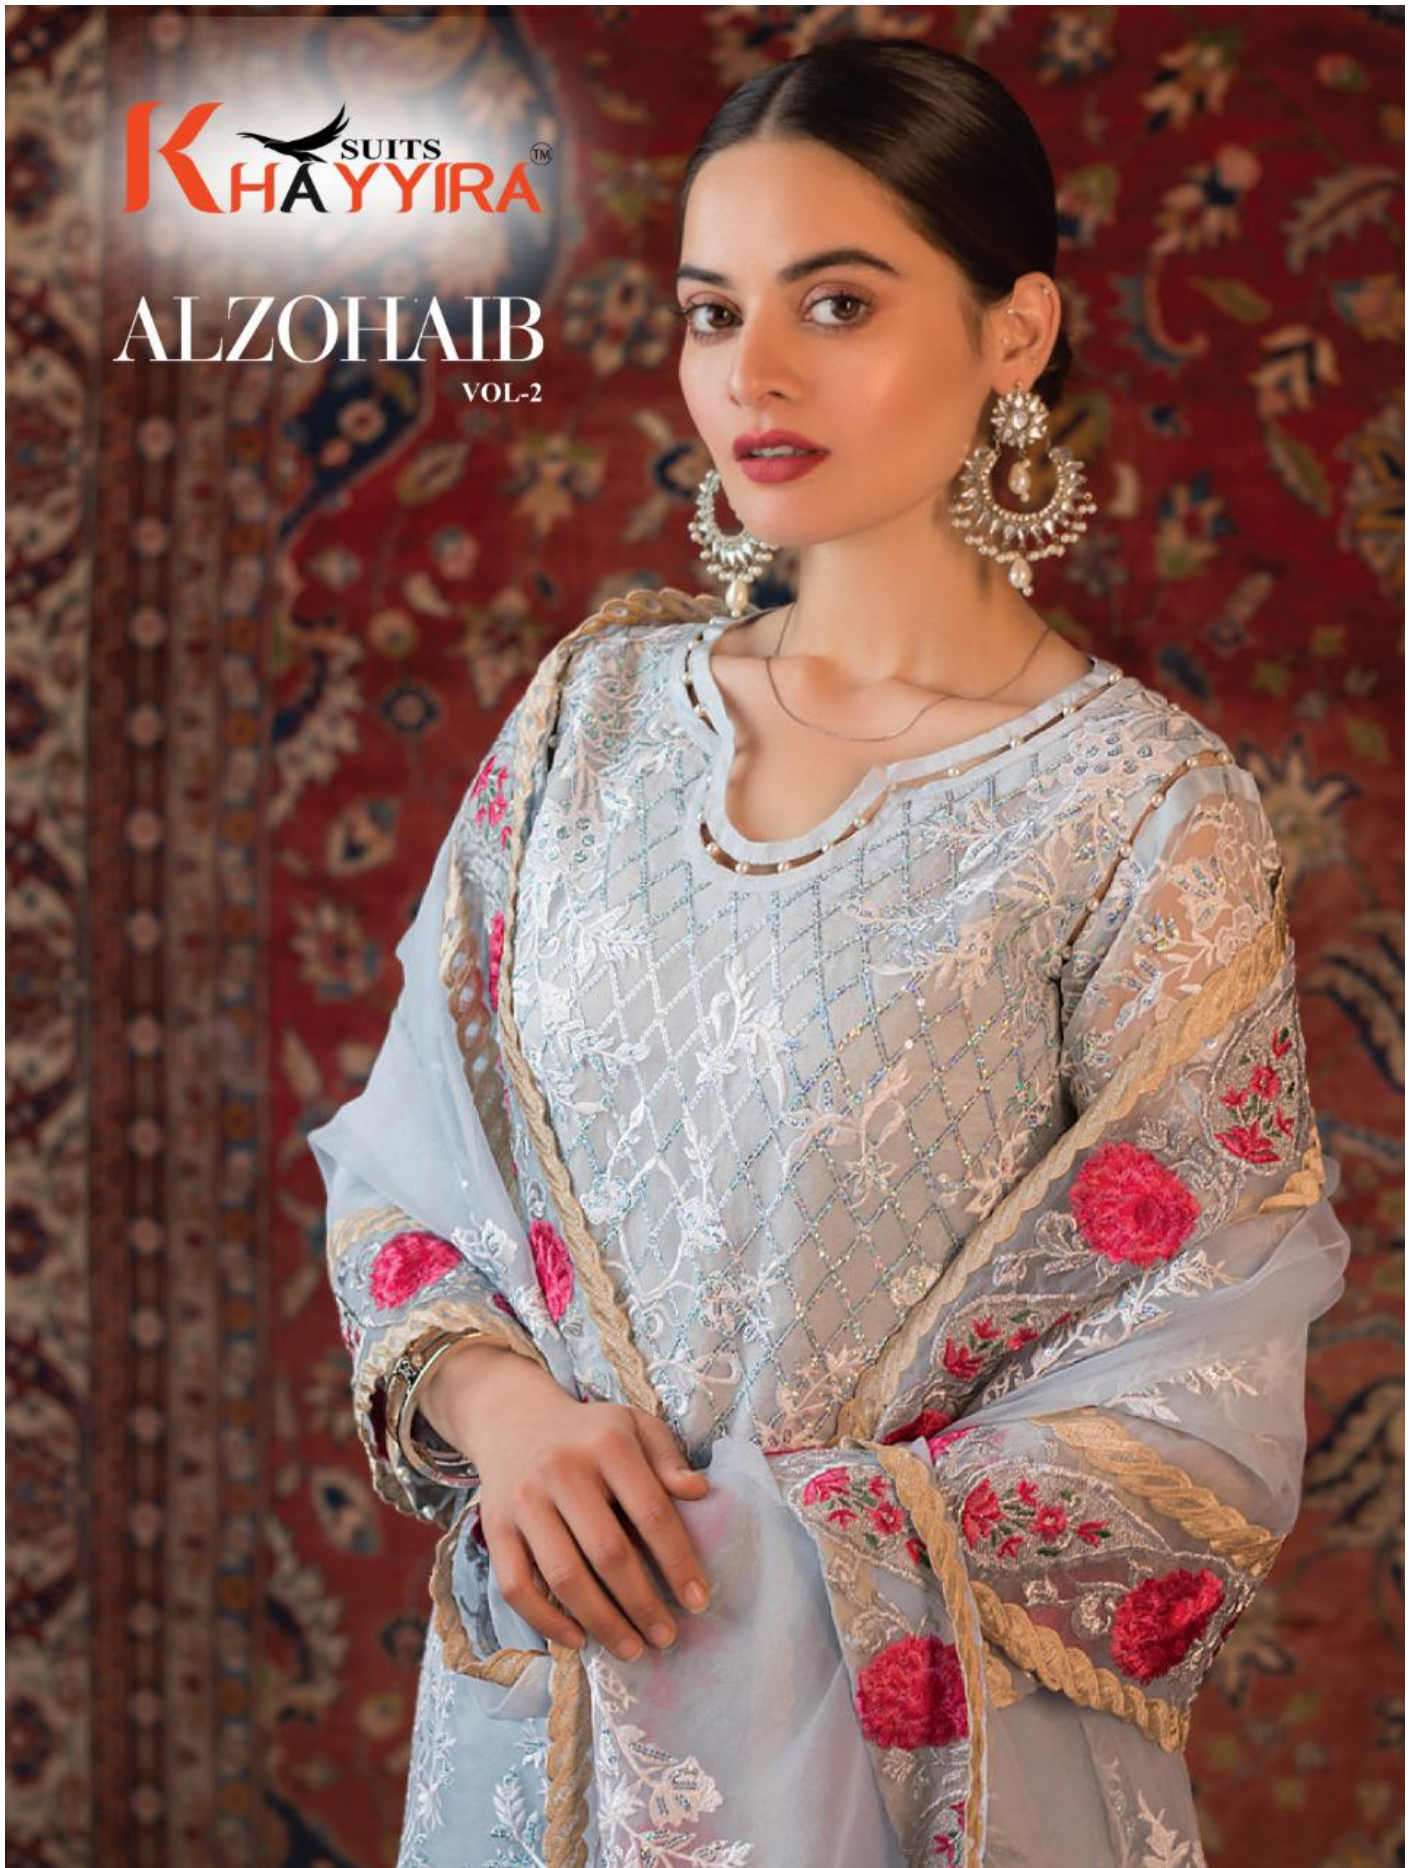

K SUITS
HAYYIRA™

ALZOHAB
VOL-2

K SUITS
HAYYIRA™

ALZOHAB
VOL-2

TOP - FOX GEORGETTE HEAVY EMBROIDERED
INNER- DULL SHANTOON
BOTTOM - DULL SHANTOON WITH PATCH EMBROIDRED
DUPATTA - ORGANZA HEAVY EMBROIDRED WITH LACE

K SUITS
HAYYIRA™

ALZOHAB
VOL-2

ALZOHAB

VOL-2

D.NO.	TOP	INNER	BOTTOM	DUPATTA	RATE
1095	FOX GEORGETTE HEAVY EMBROIDERED WITH READYMADE LACE	DULL SHANTUN	DULL SHANTUN WITH READYMADE LACE	ORGANZA HEAVY EMBROIDRED	1299/-
1096	FOX GEORGETTE HEAVY EMBROIDERED	DULL SHANTUN	DULL SHANTUN WITH PATCH EMBROIDRED	ORGANZA HEAVY EMBROIDRED WITH READYMADE LACE	1299/-
1097	FOX GEORGETTE HEAVY EMBROIDERED	DULL SHANTUN	DULL SHANTUN WITH PATCH EMBROIDRED	ORGANZA HEAVY EMBROIDRED WITH LACE	1299/-
1098	FOX GEORGETTE HEAVY EMBROIDRED WITH ACCESSORIES	DULL SHANTUN	DULL SHANTUN	BUTTERFLY NET HEAVY EMBROIDRED	1299/-

AVERAGE RATE

1299/-

KSUITS
HAYYIRA
D.NO.1098

TOP - FOX GEORGETTE HEAVY EMBROIDERED WITH ACCESSORIES
INNER- DULL SHANTOON
BOTTOM - DULL SHANTOON WITH PATCH EMBROIDRED
DUPATTA - BUTTERFLY NET HEAVY EMBROIDRED

TOP - FOX GEORGETTE HEAVY EMBROIDERED
INNER- DULL SHANTOON
BOTTOM - DULL SHANTOON WITH PATCH EMBROIDRED
DUPATTA - ORGANZA HEAVY EMBROIDRED WITH READYMADE LACE

TOP - FOX GEORGETTE HEAVY EMBROIDERED WITH READYMADE LACE
INNER- DULL SHANTOON
BOTTOM - DULL SHANTOON WITH READYMADE LACE
DUPATTA - ORGANZA HEAVY EMBROIDRED