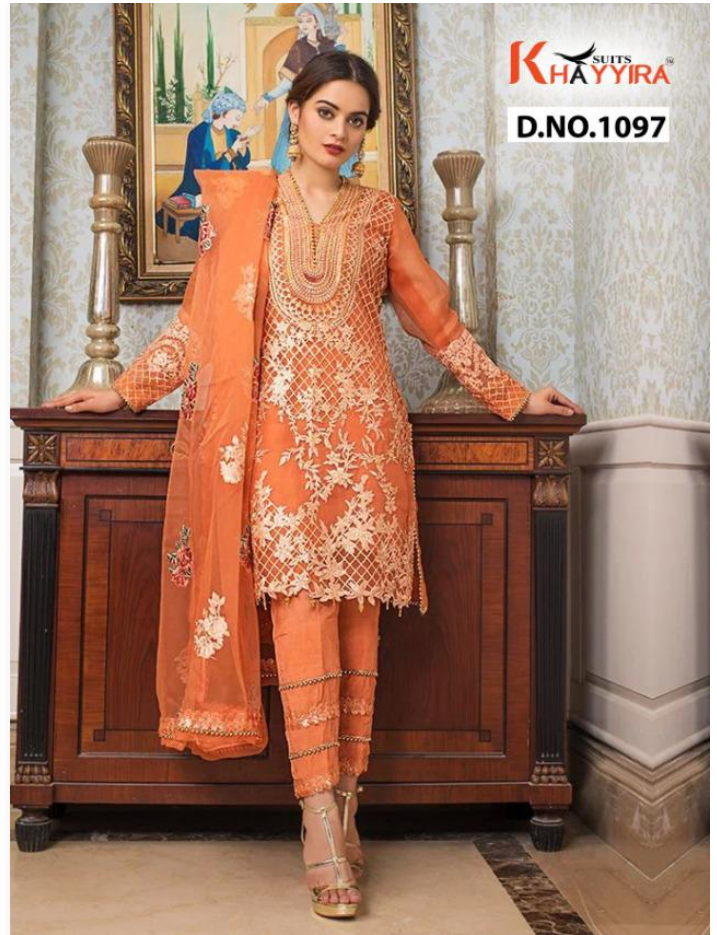

K SUITS
HAYYIRA™

ALZOHAB
VOL-2

K SUITS
HAYYIRA™

ALZOHAB
VOL-2

TOP - FOX GEORGETTE HEAVY EMBROIDERED
INNER- DULL SHANTOON
BOTTOM - DULL SHANTOON WITH PATCH EMBROIDRED
DUPATTA - ORGANZA HEAVY EMBROIDRED WITH LACE

K SUITS
HAYYIRA™

ALZOHAB
VOL-2

ALZOHAB

VOL-2

D.NO.	TOP	INNER	BOTTOM	DUPATTA	RATE
1095	FOX GEORGETTE HEAVY EMBROIDERED WITH READYMADE LACE	DULL SHANTUN	DULL SHANTUN WITH READYMADE LACE	ORGANZA HEAVY EMBROIDRED	1299/-
1096	FOX GEORGETTE HEAVY EMBROIDERED	DULL SHANTUN	DULL SHANTUN WITH PATCH EMBROIDRED	ORGANZA HEAVY EMBROIDRED WITH READYMADE LACE	1299/-
1097	FOX GEORGETTE HEAVY EMBROIDERED	DULL SHANTUN	DULL SHANTUN WITH PATCH EMBROIDRED	ORGANZA HEAVY EMBROIDRED WITH LACE	1299/-
1098	FOX GEORGETTE HEAVY EMBROIDRED WITH ACCESSORIES	DULL SHANTUN	DULL SHANTUN	BUTTERFLY NET HEAVY EMBROIDRED	1299/-

AVERAGE RATE

1299/-

KSUITS
HAYYIRA
D.NO.1098

TOP - FOX GEORGETTE HEAVY EMBROIDERED WITH ACCESSORIES
INNER- DULL SHANTOON
BOTTOM - DULL SHANTOON WITH PATCH EMBROIDRED
DUPATTA - BUTTERFLY NET HEAVY EMBROIDRED

TOP - FOX GEORGETTE HEAVY EMBROIDERED
INNER- DULL SHANTOON
BOTTOM - DULL SHANTOON WITH PATCH EMBROIDRED
DUPATTA - ORGANZA HEAVY EMBROIDRED WITH READYMADE LACE

TOP - FOX GEORGETTE HEAVY EMBROIDERED WITH READYMADE LACE
INNER- DULL SHANTOON
BOTTOM - DULL SHANTOON WITH READYMADE LACE
DUPATTA - ORGANZA HEAVY EMBROIDRED