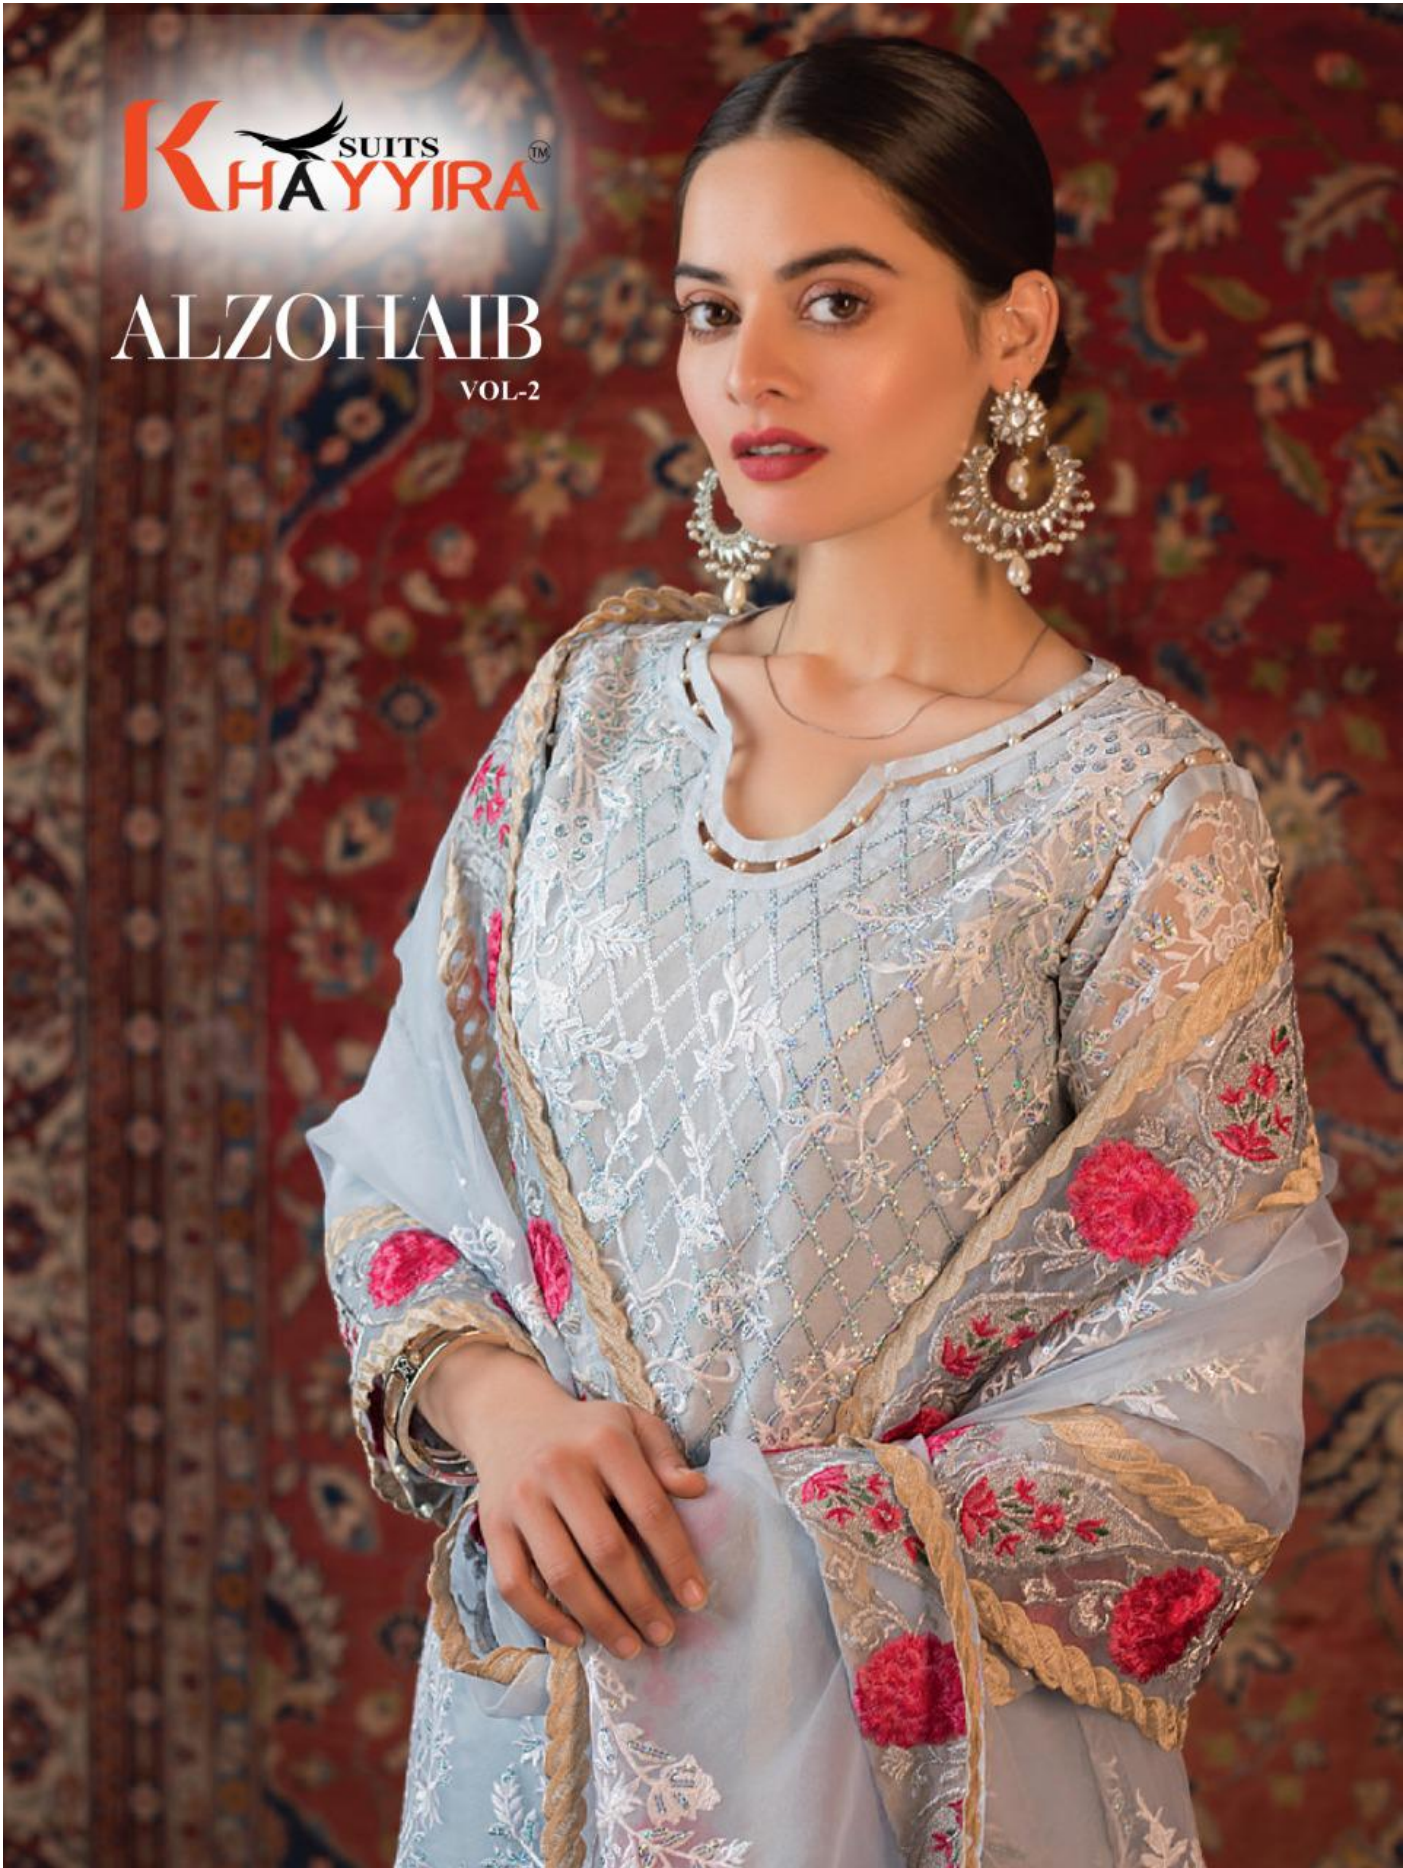

K SUITS
HAYYIRA™

ALZOHAB
VOL-2

K SUITS
HAYYIRA™

ALZOHAB
VOL-2

TOP - FOX GEORGETTE HEAVY EMBROIDERED
INNER- DULL SHANTOON
BOTTOM - DULL SHANTOON WITH PATCH EMBROIDRED
DUPATTA - ORGANZA HEAVY EMBROIDRED WITH LACE

K SUITS
HAYYIRA™

ALZOHAB
VOL-2

ALZOHAB

VOL-2

D.NO.	TOP	INNER	BOTTOM	DUPATTA	RATE
1095	FOX GEORGETTE HEAVY EMBROIDERED WITH READYMADE LACE	DULL SHANTUN	DULL SHANTUN WITH READYMADE LACE	ORGANZA HEAVY EMBROIDRED	1299/-
1096	FOX GEORGETTE HEAVY EMBROIDERED	DULL SHANTUN	DULL SHANTUN WITH PATCH EMBROIDRED	ORGANZA HEAVY EMBROIDRED WITH READYMADE LACE	1299/-
1097	FOX GEORGETTE HEAVY EMBROIDERED	DULL SHANTUN	DULL SHANTUN WITH PATCH EMBROIDRED	ORGANZA HEAVY EMBROIDRED WITH LACE	1299/-
1098	FOX GEORGETTE HEAVY EMBROIDRED WITH ACCESSORIES	DULL SHANTUN	DULL SHANTUN	BUTTERFLY NET HEAVY EMBROIDRED	1299/-

AVERAGE RATE

1299/-

KSUITS
HAYYIRA
D.NO.1098

TOP - FOX GEORGETTE HEAVY EMBROIDERED WITH ACCESSORIES
INNER- DULL SHANTOON
BOTTOM - DULL SHANTOON WITH PATCH EMBROIDRED
DUPATTA - BUTTERFLY NET HEAVY EMBROIDRED

TOP - FOX GEORGETTE HEAVY EMBROIDERED
INNER- DULL SHANTOON
BOTTOM - DULL SHANTOON WITH PATCH EMBROIDRED
DUPATTA - ORGANZA HEAVY EMBROIDRED WITH READYMADE LACE

TOP - FOX GEORGETTE HEAVY EMBROIDERED WITH READYMADE LACE
INNER- DULL SHANTOON
BOTTOM - DULL SHANTOON WITH READYMADE LACE
DUPATTA - ORGANZA HEAVY EMBROIDRED