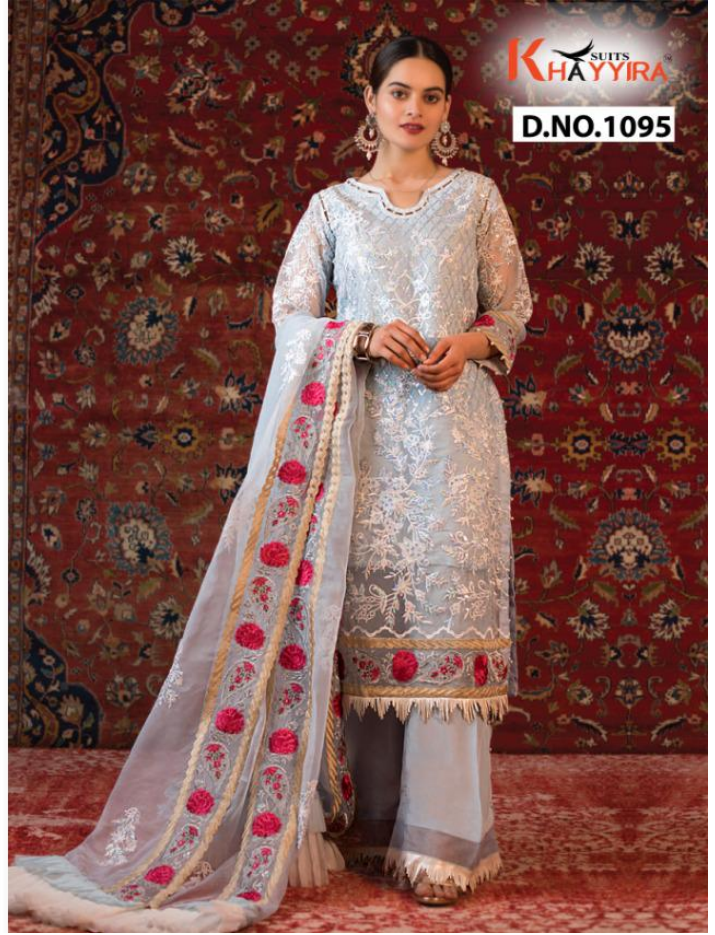

K SUITS
HAYYIRA™

ALZOHAB
VOL-2

K SUITS
HAYYIRA™

ALZOHAB
VOL-2

TOP - FOX GEORGETTE HEAVY EMBROIDERED
INNER- DULL SHANTOON
BOTTOM - DULL SHANTOON WITH PATCH EMBROIDRED
DUPATTA - ORGANZA HEAVY EMBROIDRED WITH LACE

K SUITS
HAYYIRA™

ALZOHAB
VOL-2

ALZOHAB

VOL-2

D.NO.	TOP	INNER	BOTTOM	DUPATTA	RATE
1095	FOX GEORGETTE HEAVY EMBROIDERED WITH READYMADE LACE	DULL SHANTUN	DULL SHANTUN WITH READYMADE LACE	ORGANZA HEAVY EMBROIDRED	1299/-
1096	FOX GEORGETTE HEAVY EMBROIDERED	DULL SHANTUN	DULL SHANTUN WITH PATCH EMBROIDRED	ORGANZA HEAVY EMBROIDRED WITH READYMADE LACE	1299/-
1097	FOX GEORGETTE HEAVY EMBROIDERED	DULL SHANTUN	DULL SHANTUN WITH PATCH EMBROIDRED	ORGANZA HEAVY EMBROIDRED WITH LACE	1299/-
1098	FOX GEORGETTE HEAVY EMBROIDRED WITH ACCESSORIES	DULL SHANTUN	DULL SHANTUN	BUTTERFLY NET HEAVY EMBROIDRED	1299/-

AVERAGE RATE

1299/-

KSUITS
HAYYIRA
D.NO.1098

TOP - FOX GEORGETTE HEAVY EMBROIDERED WITH ACCESSORIES
INNER- DULL SHANTOON
BOTTOM - DULL SHANTOON WITH PATCH EMBROIDRED
DUPATTA - BUTTERFLY NET HEAVY EMBROIDRED

TOP - FOX GEORGETTE HEAVY EMBROIDERED
INNER- DULL SHANTOON
BOTTOM - DULL SHANTOON WITH PATCH EMBROIDRED
DUPATTA - ORGANZA HEAVY EMBROIDRED WITH READYMADE LACE

TOP - FOX GEORGETTE HEAVY EMBROIDERED WITH READYMADE LACE
INNER- DULL SHANTOON
BOTTOM - DULL SHANTOON WITH READYMADE LACE
DUPATTA - ORGANZA HEAVY EMBROIDRED