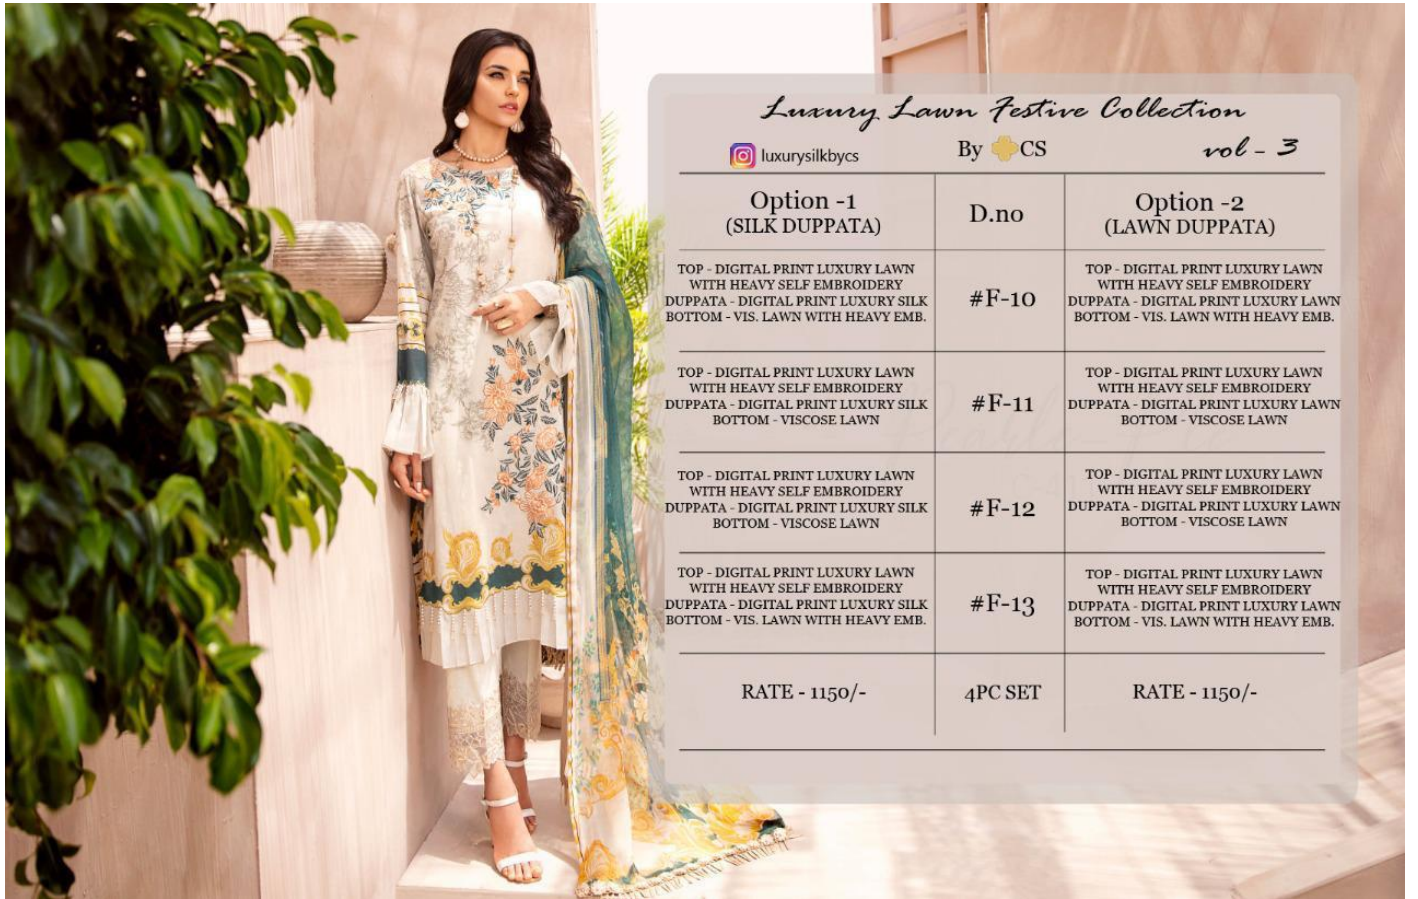

# Luxury Lawn Festive Collection

By  CS™

#F-11

 luxurysilkbycs

TOP-LUXURY LAWN DIGITAL PRINT  
WITH HEAVY SELF EMBROIDERY

DUPPATA - PURE SILK DIGITAL PRINT

BOTTOM - VISCOSE LAWN

HOME LAUNDERING RECOMMENDED  
DO NOT USE ANY KIND OF BLEACH OR STAIN  
REMOVING CHEMICAL

*Luxury Lawn Festive Collection*

luxurysilkbycs

By CS

vol - 3

Option -1 (SILK DUPPATA)	D.no	Option -2 (LAWN DUPPATA)
TOP - DIGITAL PRINT LUXURY LAWN WITH HEAVY SELF EMBROIDERY DUPPATA - DIGITAL PRINT LUXURY SILK BOTTOM - VIS. LAWN WITH HEAVY EMB.	#F-10	TOP - DIGITAL PRINT LUXURY LAWN WITH HEAVY SELF EMBROIDERY DUPPATA - DIGITAL PRINT LUXURY LAWN BOTTOM - VIS. LAWN WITH HEAVY EMB.
TOP - DIGITAL PRINT LUXURY LAWN WITH HEAVY SELF EMBROIDERY DUPPATA - DIGITAL PRINT LUXURY SILK BOTTOM - VISCOSE LAWN	#F-11	TOP - DIGITAL PRINT LUXURY LAWN WITH HEAVY SELF EMBROIDERY DUPPATA - DIGITAL PRINT LUXURY LAWN BOTTOM - VISCOSE LAWN
TOP - DIGITAL PRINT LUXURY LAWN WITH HEAVY SELF EMBROIDERY DUPPATA - DIGITAL PRINT LUXURY SILK BOTTOM - VISCOSE LAWN	#F-12	TOP - DIGITAL PRINT LUXURY LAWN WITH HEAVY SELF EMBROIDERY DUPPATA - DIGITAL PRINT LUXURY LAWN BOTTOM - VISCOSE LAWN
TOP - DIGITAL PRINT LUXURY LAWN WITH HEAVY SELF EMBROIDERY DUPPATA - DIGITAL PRINT LUXURY SILK BOTTOM - VIS. LAWN WITH HEAVY EMB.	#F-13	TOP - DIGITAL PRINT LUXURY LAWN WITH HEAVY SELF EMBROIDERY DUPPATA - DIGITAL PRINT LUXURY LAWN BOTTOM - VIS. LAWN WITH HEAVY EMB.
RATE - 1150/-	4PC SET	RATE - 1150/-