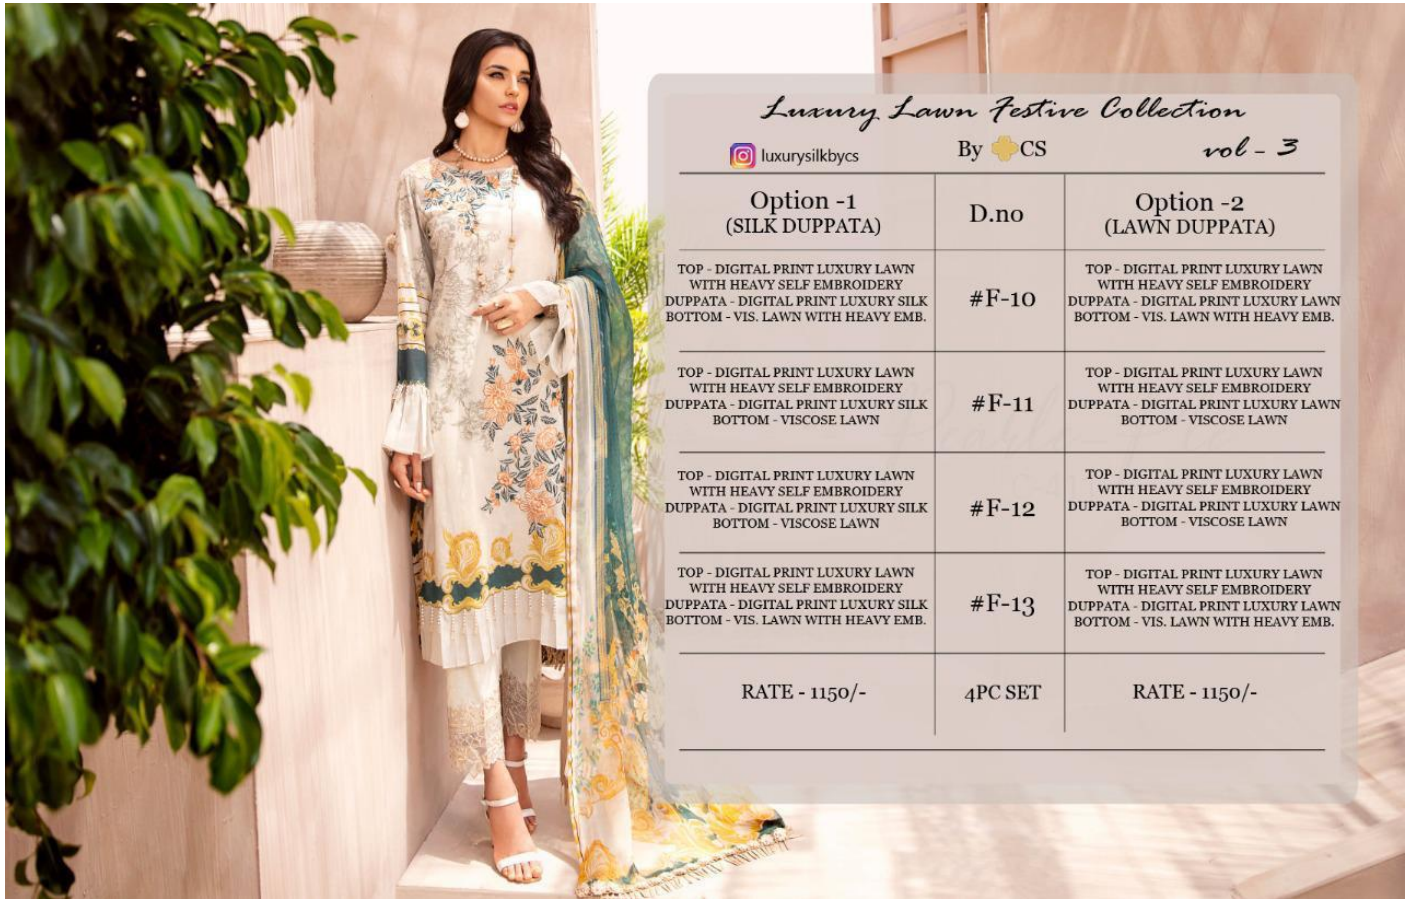

# Luxury Lawn Festive Collection

By  CS™

#F-11

 luxurysilkbycs

TOP-LUXURY LAWN DIGITAL PRINT  
WITH HEAVY SELF EMBROIDERY

DUPPATA - PURE SILK DIGITAL PRINT

BOTTOM - VISCOSE LAWN

HOME LAUNDERING RECOMMENDED  
DO NOT USE ANY KIND OF BLEACH OR STAIN  
REMOVING CHEMICAL