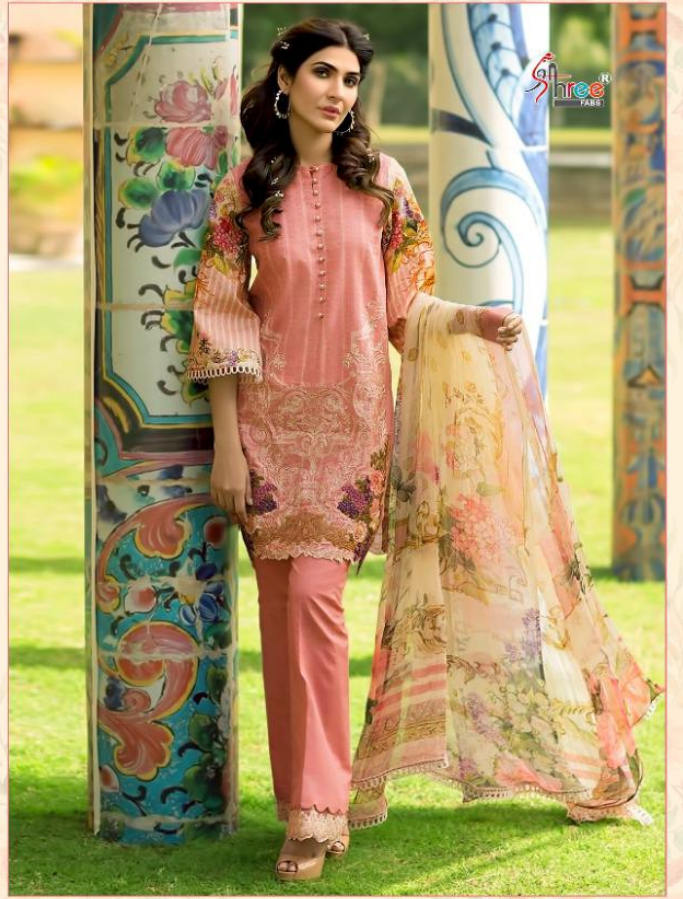

Firdous

REMIX COLLECTION

Shree[®]
FABS

Firdous

REMIX COLLECTION

Shree[®]
FABS

Shree®
Firdous
REMI COLLECTION

Shree
FABRI

Firdous
REMUX COLLECTION

Hellow to everyone

present new looking and stylish printed designs

Firdous

REMIX COLLECTION

TOP-: PURE COTTON PRINT WITH EXCLUSIVE EMBROIDERY

BOTTOM-: SEMILAWN DYED

DUPPTA-: CHIFFON & MALMAL COTTON PRINTED