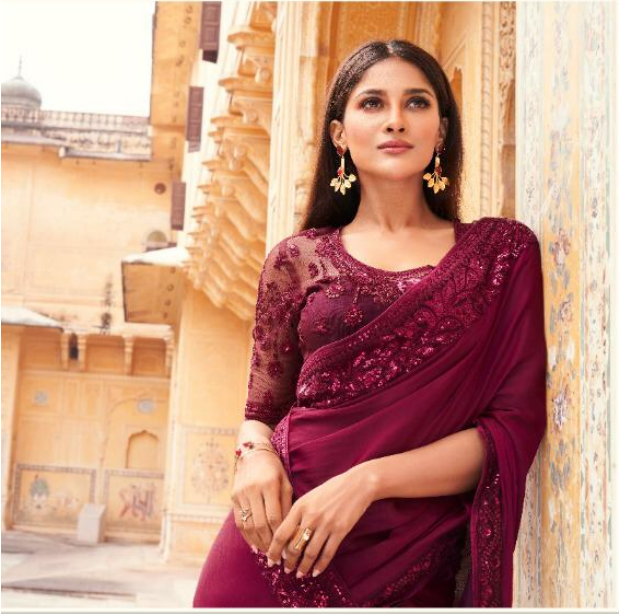

ANMOL™
CREATIONS

Enchanting
The perfect combination of color and design.
done with the finest quality.

Elegance
1204