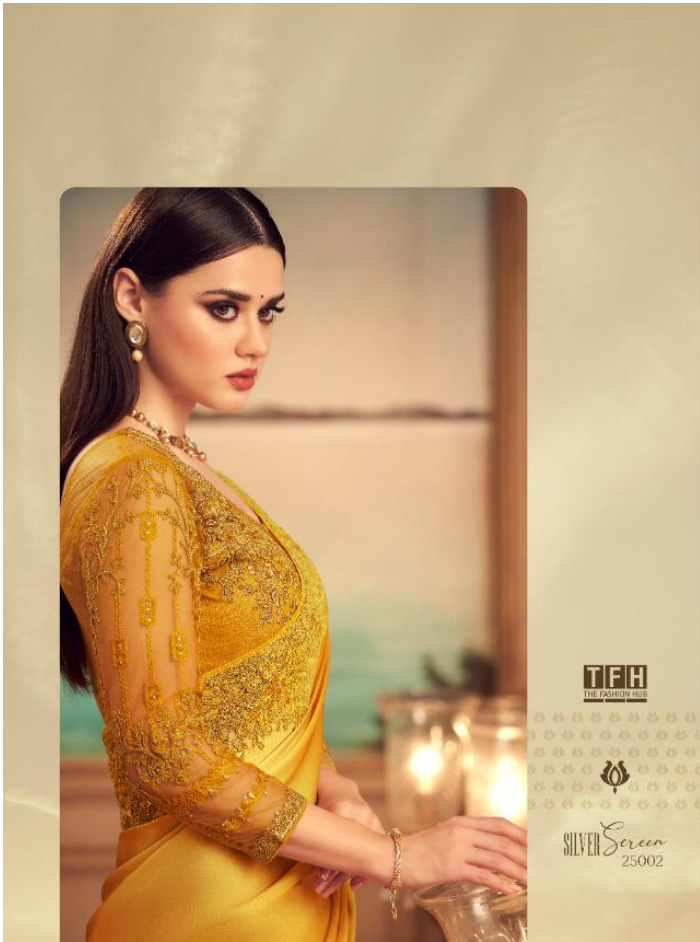

SILVER  
*Screen*  
15<sup>th</sup> Edition

SILVER  
*Screen*  
15<sup>th</sup> Edition

TFH  
THE FASHION HUB

SILVER Screen  
25014

## SILVER SCREEN -15th EDITION

Catalog Name	D.No.	Rate (IN RS.)	CUT. (approx.)	Fabric Details
SILVER SCREEN-15	25001	2165/-	6.30 mts.	Shadow Silk
SILVER SCREEN-15	25002	2310/-	6.30 mts.	Orange Silk
SILVER SCREEN-15	25003	2050/-	6.30 mts.	Orange Silk
SILVER SCREEN-15	25004	1845/-	6.30 mts.	Glorious Chiffon
SILVER SCREEN-15	25005	2260/-	6.30 mts.	Orange Silk
SILVER SCREEN-15	25006	2050/-	6.30 mts.	Shadow Silk
SILVER SCREEN-15	25007	2310/-	6.30 mts.	Sunlight Silk
SILVER SCREEN-15	25008	1950/-	6.30 mts.	Magnum Silk
SILVER SCREEN-15	25009	1845/-	6.30 mts.	Costa Silk
SILVER SCREEN-15	25010	2235/-	6.30 mts.	Valentine Silk
SILVER SCREEN-15	25011	2050/-	6.30 mts.	Burberry Silk
SILVER SCREEN-15	25012	1995/-	6.30 mts.	Costa Silk
SILVER SCREEN-15	25013	2165/-	6.30 mts.	Orange Silk
SILVER SCREEN-15	25014	2165/-	6.30 mts.	Orange Silk
SILVER SCREEN-15	25015	2050/-	6.30 mts.	Milano Silk
SILVER SCREEN-15	25016	2165/-	6.30 mts.	Glorious Chiffon
SILVER SCREEN-15	25017	1950/-	6.30 mts.	Milano Silk
SILVER SCREEN-15	25018	1845/-	6.30 mts.	Costa Silk

**TOTAL AMOUNT** - **37405/-**  
**AVG.PRICE(approx.)** - **2078.05/-**  
**(5% G.ST. APPLICABLE)**

TFH  
THE FASHION HUB

SILVER Screen  
25011

25001

25002

25003

25004

25005