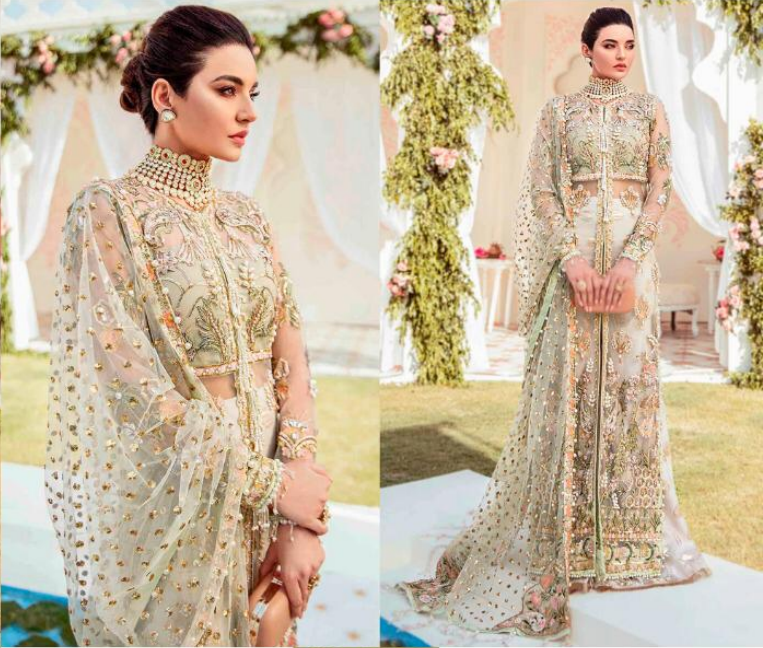

#R-249

TOP- BUTTER FLY NET WITH HEAVY EMBROIDERY
BOTTOM- DULL SANTOON
DUPATTA - NET WITH HEAVY EMBROIDERY

#R-249

TOP- BUTTER FLY NET WITH HEAVY EMBROIDERY
BOTTOM- DULL SANTOON
DUPATTA - NET WITH HEAVY EMBROIDERY

Ramsha®

#R-250

TOP- BUTTER FLY NET WITH HEAVY EMBROIDERY
BOTTOM- DULL SANTOON
DUPATTA - NET WITH HEAVY EMBROIDERY

#R-249

TOP- BUTTER FLY NET WITH HEAVY EMBROIDERY
BOTTOM- DULL SANTOON
DUPATTA - NET WITH HEAVY EMBROIDERY