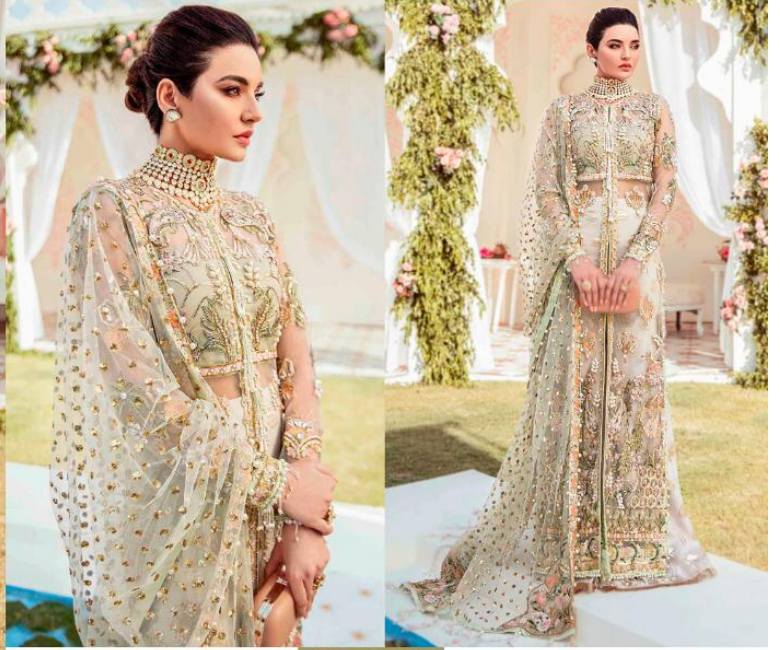

Ramsha®

#R-249

TOP- BUTTER FLY NET WITH HEAVY EMBROIDERY
BOTTOM- DULL SANTOON
DUPATTA - NET WITH HEAVY EMBROIDERY

Ramsha®

#R-249

TOP- BUTTER FLY NET WITH HEAVY EMBROIDERY
BOTTOM- DULL SANTOON
DUPATTA - NET WITH HEAVY EMBROIDERY

EMB SLEEVES

EMB FRONT

EMB NET DUPATTA

BOTTOM

Ramsha

Ramsha®

#R-250

TOP- BUTTER FLY NET WITH HEAVY EMBROIDERY
BOTTOM- DULL SANTOON
DUPATTA - NET WITH HEAVY EMBROIDERY

Ramsha®

#R-249

TOP- BUTTER FLY NET WITH HEAVY EMBROIDERY
BOTTOM- DULL SANTOON
DUPATTA - NET WITH HEAVY EMBROIDERY

Ramsha