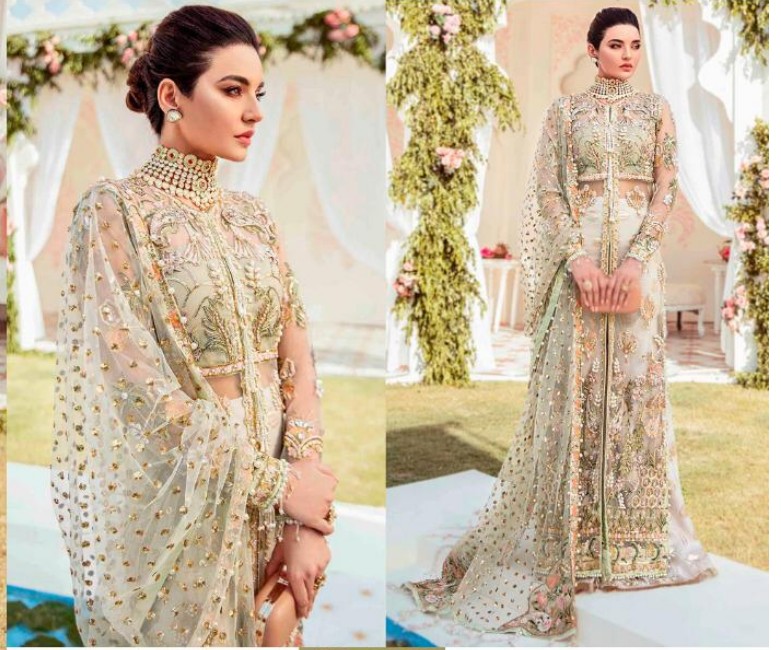

Ramsha®

#R-249

TOP- BUTTER FLY NET WITH HEAVY EMBROIDERY
BOTTOM- DULL SANTOON
DUPATTA - NET WITH HEAVY EMBROIDERY

Ramsha®

#R-249

TOP- BUTTER FLY NET WITH HEAVY EMBROIDERY
BOTTOM- DULL SANTOON
DUPATTA - NET WITH HEAVY EMBROIDERY

EMB SLEEVES

EMB FRONT

EMB NET DUPATTA

BOTTOM

Ramsha

Ramsha®

#R-250

TOP- BUTTER FLY NET WITH HEAVY EMBROIDERY
BOTTOM- DULL SANTOON
DUPATTA - NET WITH HEAVY EMBROIDERY

Ramsha®

#R-249

TOP- BUTTER FLY NET WITH HEAVY EMBROIDERY
BOTTOM- DULL SANTOON
DUPATTA - NET WITH HEAVY EMBROIDERY

Ramsha