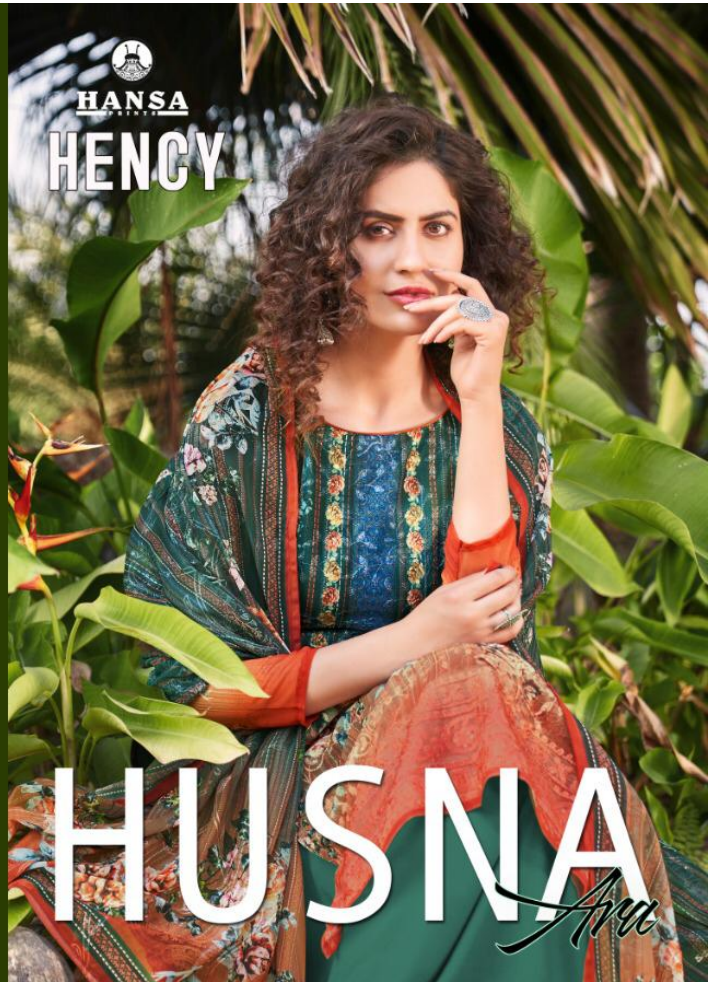

HANSA
PRESENTS

Complementary copy | not for sale

HANSA
PRESENTS
HENCY

HUSNA
Ana