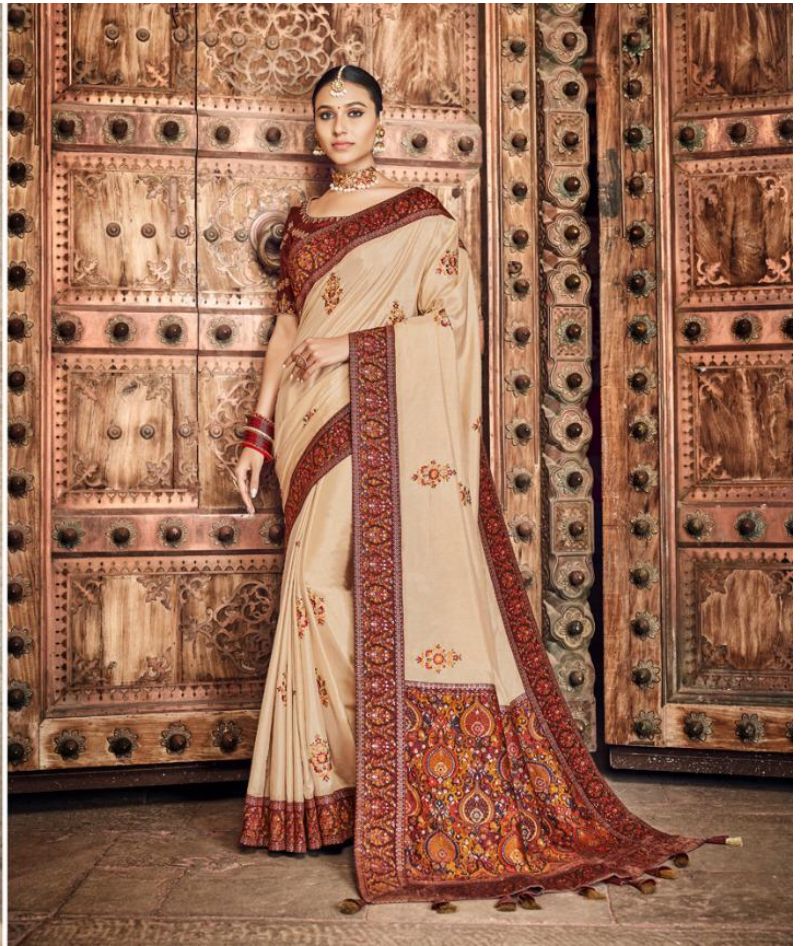

nakkashi

PEACOCK GREEN DOLA SILK SAREE HAVING KASHMIRI BROCADE PALLU AND BORDER PAIRED WITH PEACOCK GREEN RAW SILK BLOUSE

D.NO.- 4181

OLIVE GREEN DOLA SILK SAREE HAVING KASHMIRI BROCADE PALLU AND BORDER PAIRED WITH BOTTLE GREEN RAW SILK BLOUSE

D.NO.:- 4188

nakkashi

RED DOLA SILK SAREE HAVING KASHMIRI BROCADE PALLU AND BORDER PAIRED WITH MAROON RAW SILK BLOUSE

D.NO.- 4182

nakkashi

D.NO.:- 4180

D.NO.:- 4181

D.NO.:- 4182