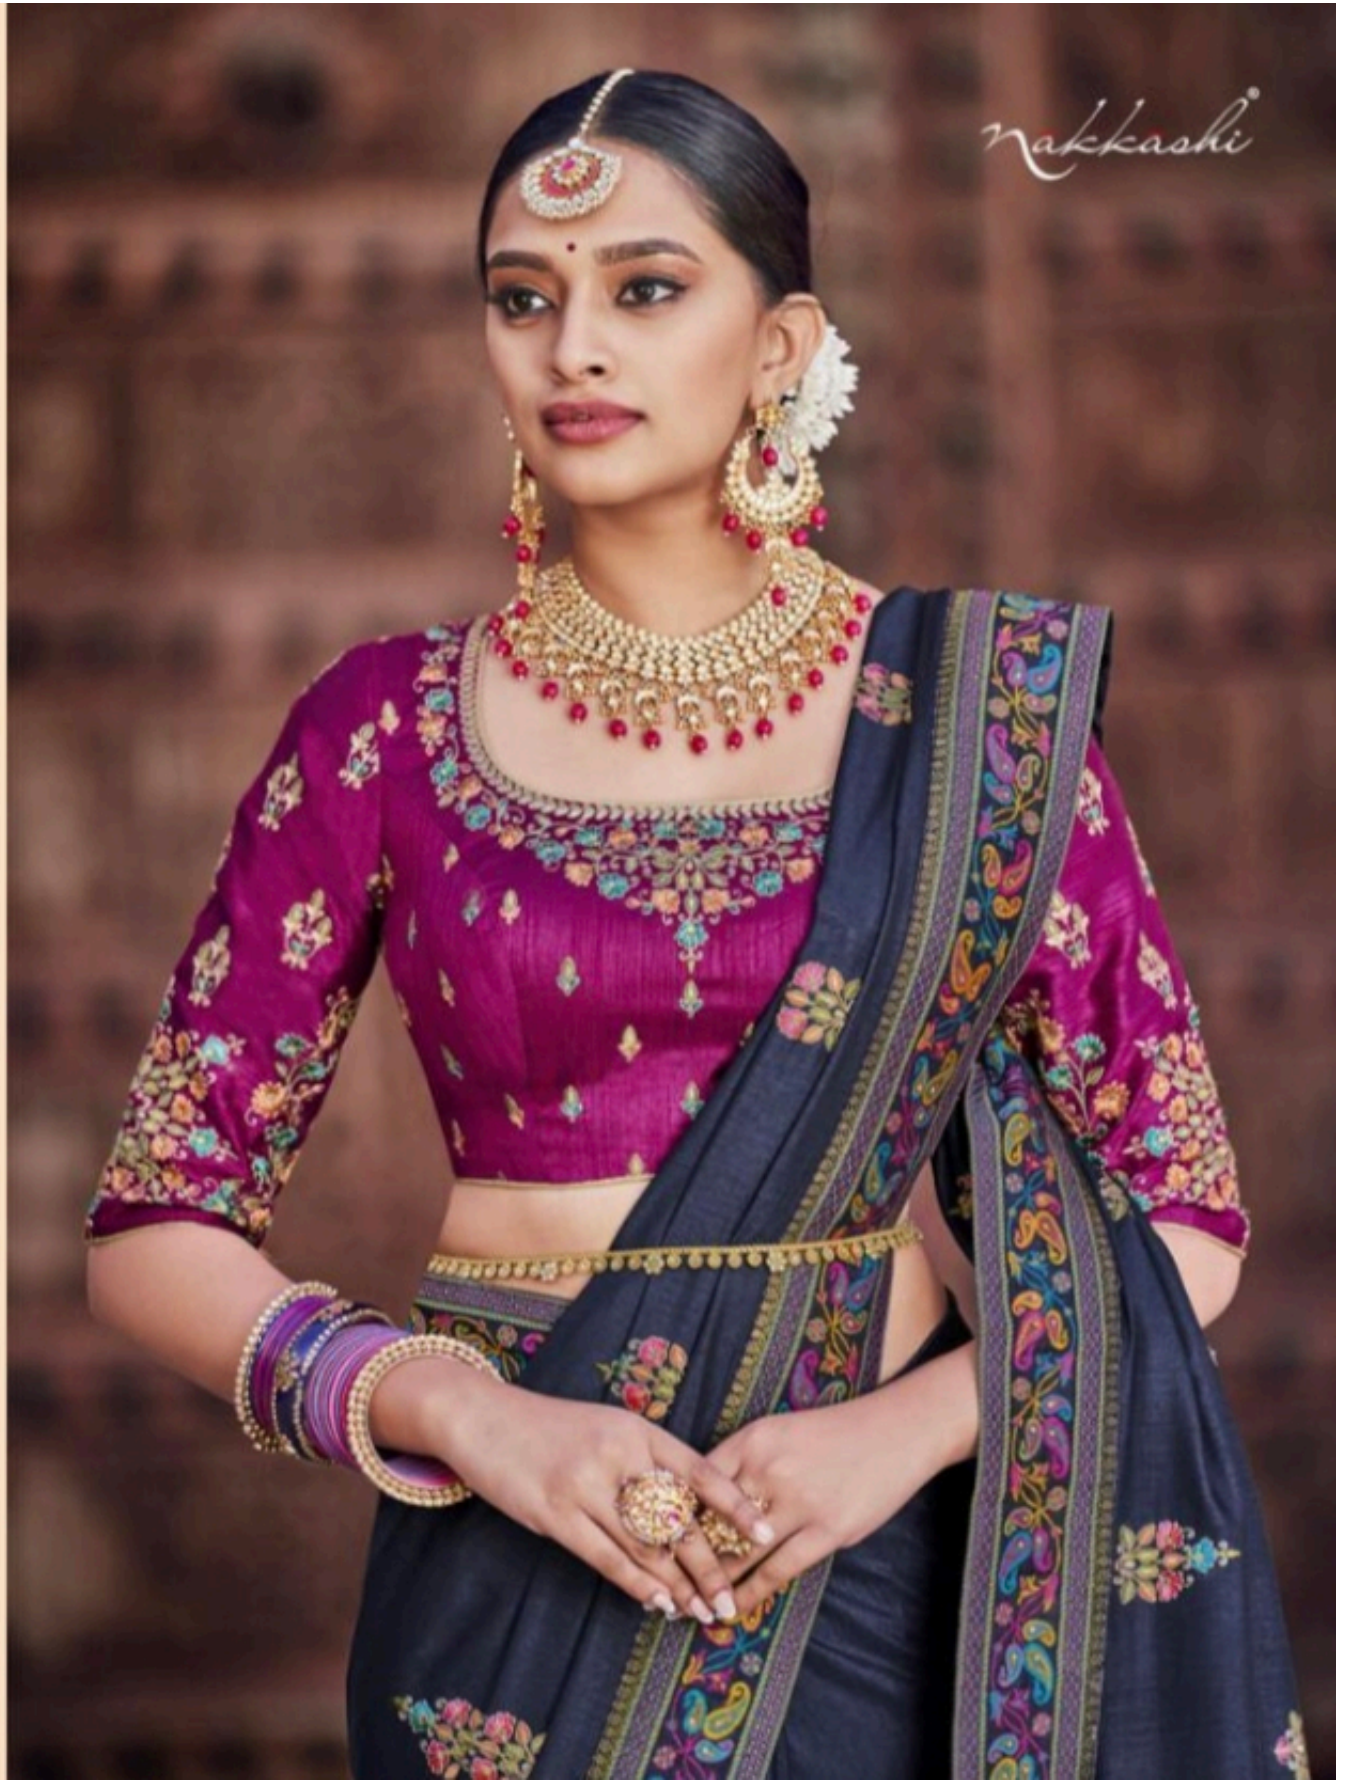

nakkashi

PEACOCK GREEN DOLA SILK SAREE HAVING KASHMIRI BROCADE PALLU AND BORDER PAIRED WITH PEACOCK GREEN RAW SILK BLOUSE

D.NO.- 4181

OLIVE GREEN DOLA SILK SAREE HAVING KASHMIRI BROCADE PALLU AND BORDER PAIRED WITH BOTTLE GREEN RAW SILK BLOUSE

D.NO.:- 4188

nakkashi

RED DOLA SILK SAREE HAVING KASHMIRI BROCADE PALLU AND BORDER PAIRED WITH MAROON RAW SILK BLOUSE

D.NO.- 4182

nakkashi

D.NO.:- 4180

D.NO.:- 4181

D.NO.:- 4182