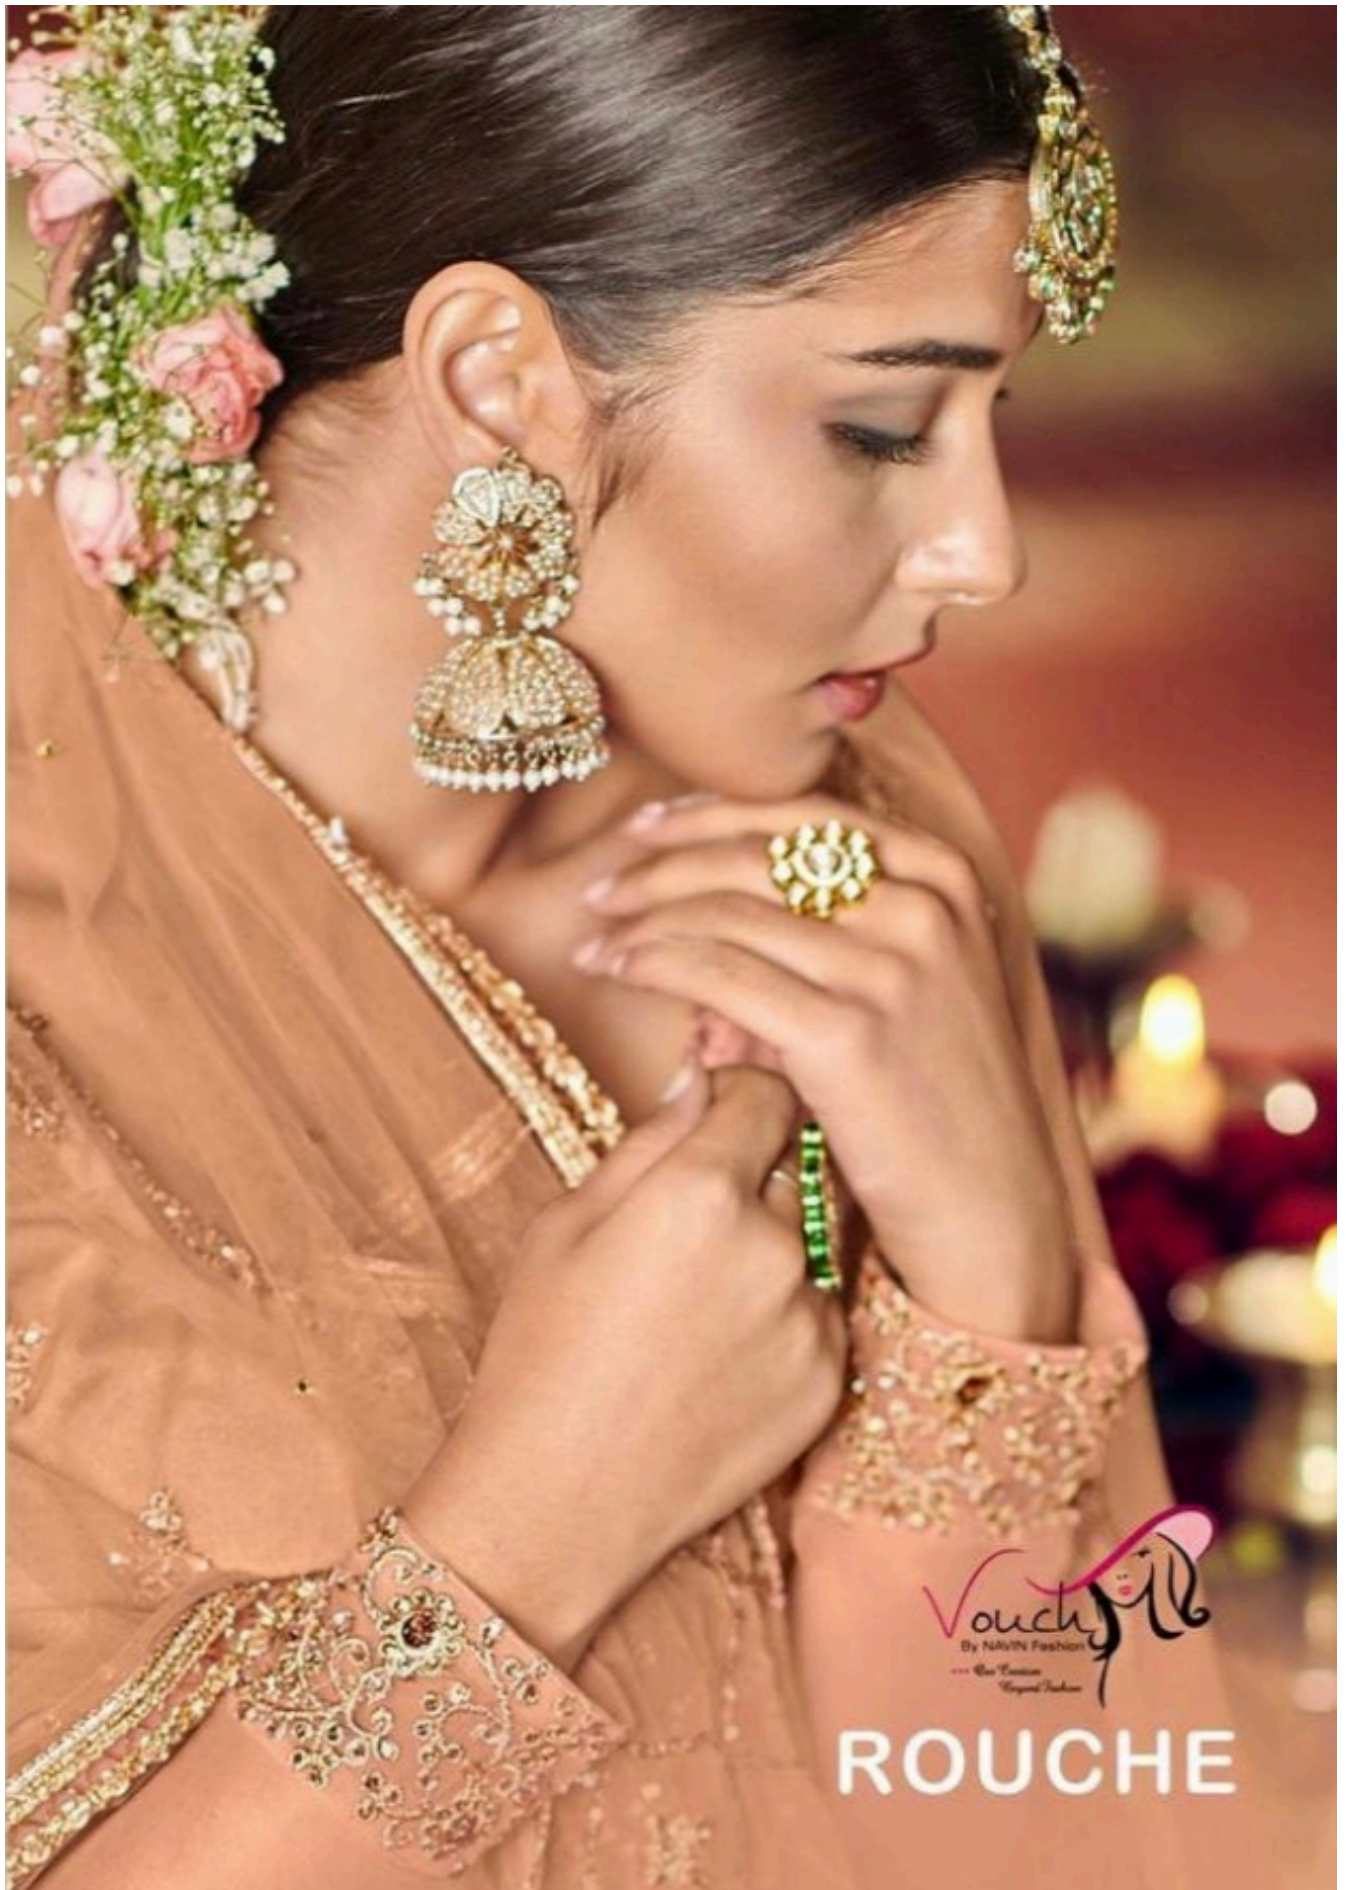

Vouchy  
By NAVIN Fashion  
... The Essence  
Beyond Fashion

ROUCHE

Vouchy  
By NAVIN Fashion  
... The Essence  
Beyond Fashion

ROUCHE

Vouchy  
By NAVIN Fashion  
... Our Passion  
Beyond Fashion

ROUCHE

Vouchy  
By NAVIN Fashion  
The Essence  
of Indian Fashion

## Bride looks

Embrace your love for white with it's vibrant embroidery design...

D.NO. 7301

Vouchy  
By NAVIN Fashion  
The Fashion  
Original Fashion

Fairy lady

www.vouchy.com  
D.NO-103

D.NO:- 101

D.NO:-102