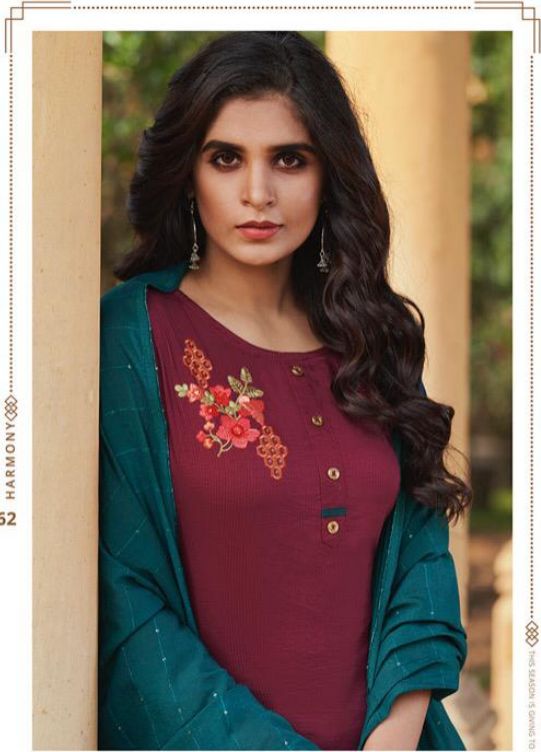

Tunic House
EVER FRESH CREATION

A Product of Neha Fashion

NIPPON

VOL-03

❖ BRILLIANT HUES & LUSTROUS TEXTURES GIVE YOU A NEW MAKEOVER THIS SEASON ❖

Tunic House
EVER FRESH CREATION

A Product of Neha Fashion

NIPPON

VOL-03

❖ BRILLIANT HUES & LUSTROUS TEXTURES GIVE YOU A NEW MAKEOVER THIS SEASON ❖

1162

PHOTOGRAPHED BY ANAND K. VISWANATHAN

Tunic House
EVER FRESH CREATION
A Product of Meha Fashion

SEARCHING FOR THE ULTIMATE FORM OF COMFORT AND QUALITY IS ALWAYS THE ULTIMATE FORM OF DISCIPLINE.