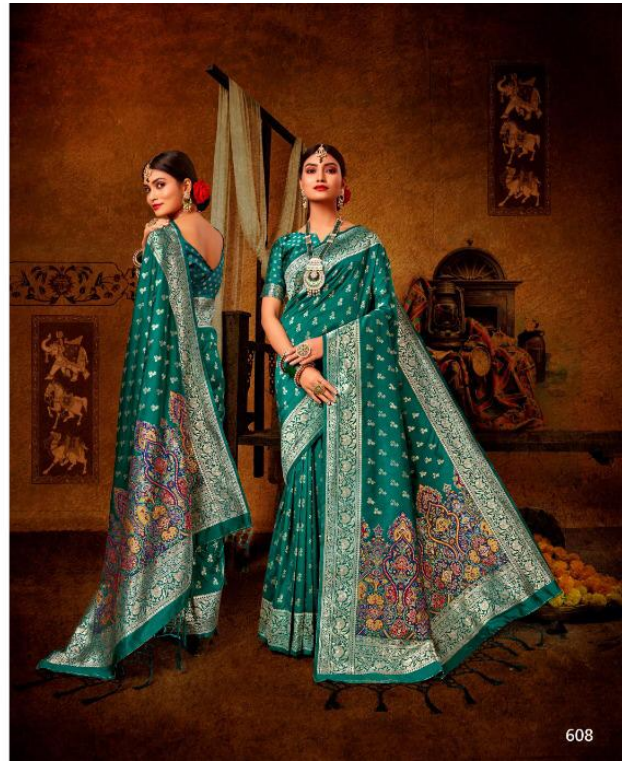

SB

S:
Aileen Allure

A woman's shimmering beauty and elegant grace is a reflection of a tradition, the delicate artistry on the saree comes to life and shine for the vibrant saree draped from her body. A shimmering beauty by the timeless design draped to let all the bold, orange patterns merge with the shimmering saree.

SB

Amaris

AN EXCELLENT FUSION OF CLASSIC AND CONTEMPORARY THE PEPPERBERRY
LOOKING IN THE CONTEMPORARY ENHANCES THE STYLE QUOTIENT OF THE
WEARER. MAKING HER A FASHION ICON. THE BOUTIQUE, FITTING,
CHARMANT WITH ELEGANT FORMAL EMBROIDERY GIVES A TOUCH OF GENTLE
ELEGANCE WHILE THE SLEEVES GIVES IT AN EDDY LOOK.