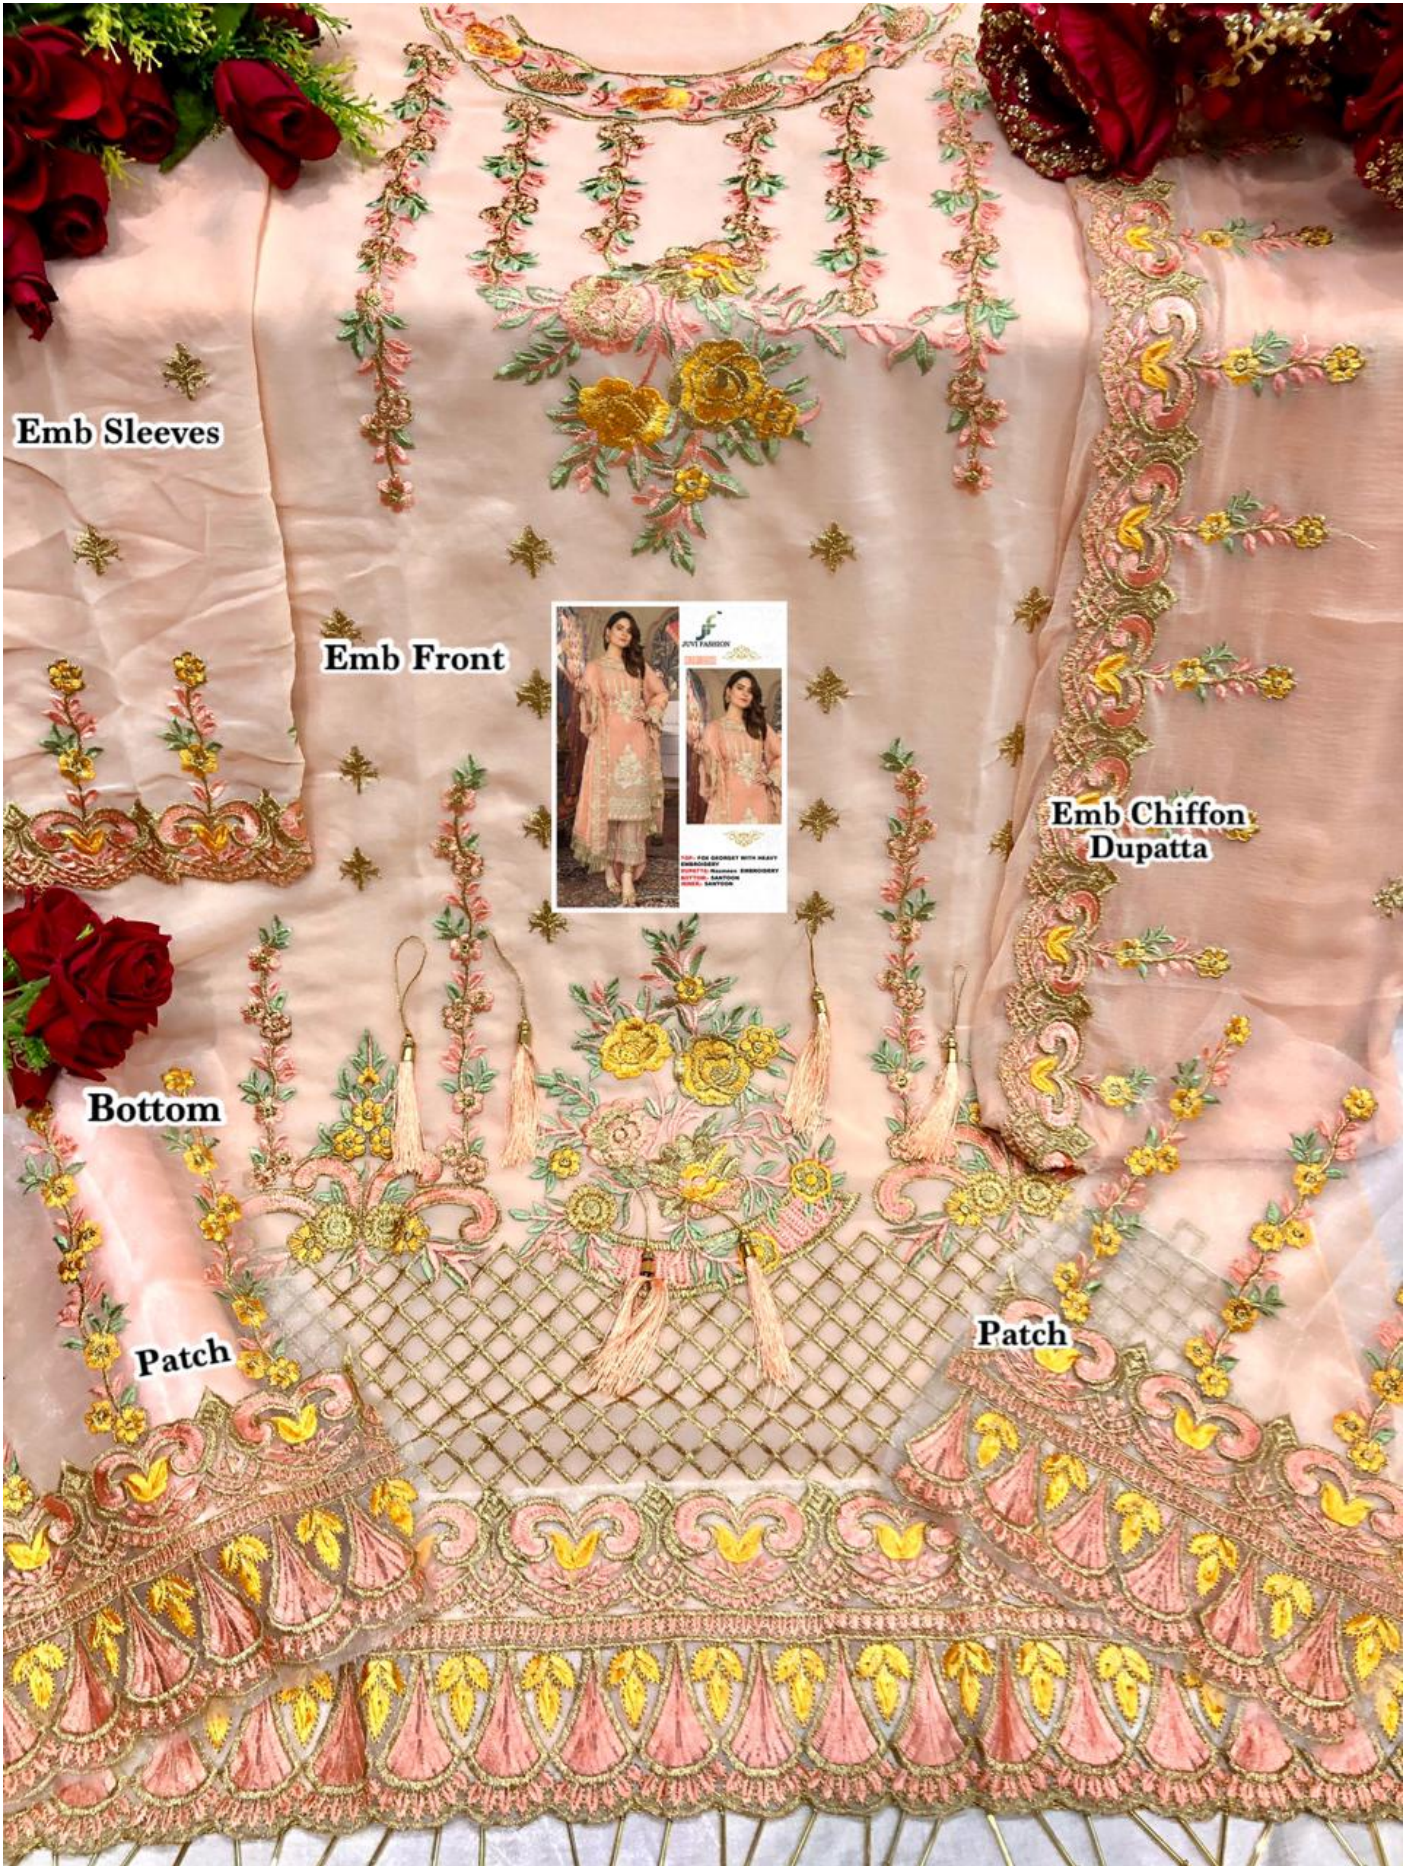

™
JUVI FASHION

#JF-256

TOP:- FOX GEORGET WITH HEAVY EMBROIDERY
DUPATTA:- Nazmeen EMBROIDERY
BOTTOM:- SANTOON
INNER:- SANTOON

™
JUVI FASHION

#JF-256

TOP:- FOX GEORGET WITH HEAVY EMBROIDERY
DUPATTA:- Nazmeen EMBROIDERY
BOTTOM:- SANTOON
INNER:- SANTOON

Emb Sleeves

Emb Front

Emb Chiffon Dupatta

Bottom

Patch

Patch

™
JUVI FASHION

#JF-256

TOP:- FOX GEORGET WITH HEAVY EMBROIDERY
DUPATTA:- Nazmeen EMBROIDERY
BOTTOM:- SANTOON
INNER:- SANTOON

JUVI FASHION

#JF-251

TOP- FOX GEORGET WITH HEAVY EMBROIDERY
BOTTOM- SANTOON
DUPATTA - NAJMEEN HEAVY EMBROIDERY
INER- SANTOON

Emb Chiffon Dupatta

Emb Front

Emb Sleeves

Bottom

JUVI FASHION

TOP- FOX GEORGET WITH HEAVY EMBROIDERY
BOTTOM- SANTOON
DUPETTA- NAJMEEN HEAVY EMBROIDERY
DIER- SANTOON