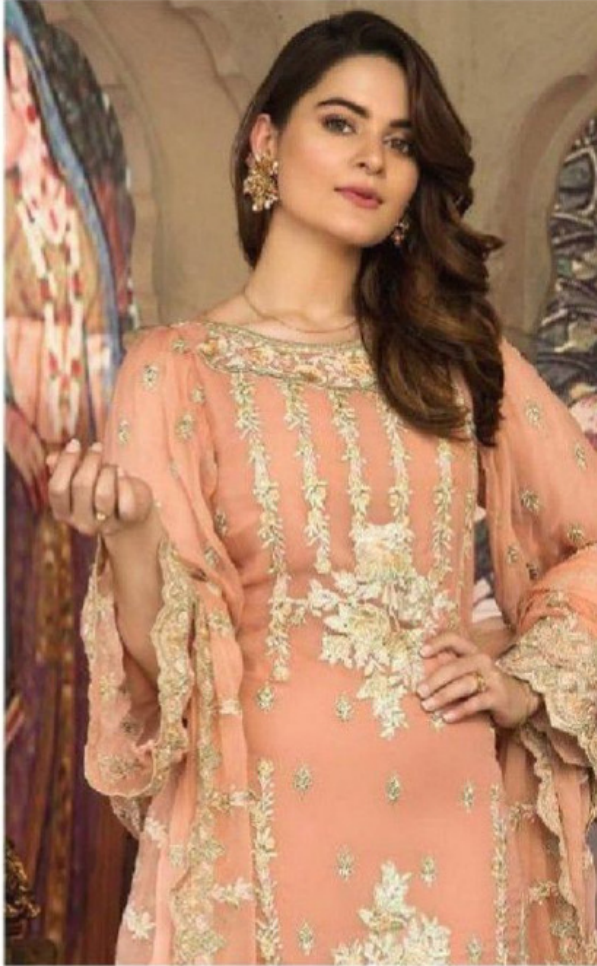

™
JUVI FASHION

#JF-256

TOP:- FOX GEORGET WITH HEAVY EMBROIDERY
DUPATTA:- Nazmeen EMBROIDERY
BOTTOM:- SANTOON
INNER:- SANTOON

™
JUVI FASHION

#JF-256

TOP:- FOX GEORGET WITH HEAVY EMBROIDERY
DUPATTA:- Nazmeen EMBROIDERY
BOTTOM:- SANTOON
INNER:- SANTOON

Emb Sleeves

Emb Front

Emb Chiffon Dupatta

Bottom

Patch

Patch

™
JUVI FASHION

#JF-256

TOP:- FOX GEORGET WITH HEAVY EMBROIDERY
DUPATTA:- Nazmeen EMBROIDERY
BOTTOM:- SANTOON
INNER:- SANTOON

JUVI FASHION

#JF-251

TOP- FOX GEORGET WITH HEAVY EMBROIDERY
BOTTOM- SANTOON
DUPATTA - NAJMEEN HEAVY EMBROIDERY
INER- SANTOON

Emb Chiffon Dupatta

Emb Front

Emb Sleeves

Bottom

JUVI FASHION

TOP- FOX GEORGET WITH HEAVY EMBROIDERY
BOTTOM- SANTOON
DUPETTA- NAJMEEN HEAVY EMBROIDERY
DIER- SANTOON