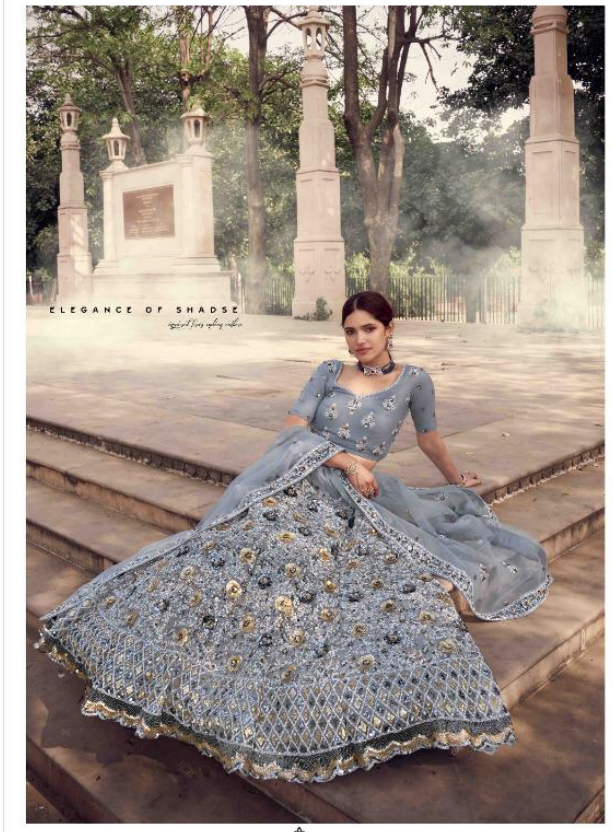

ELEGANCE OF SHADSE

CODE | 5903