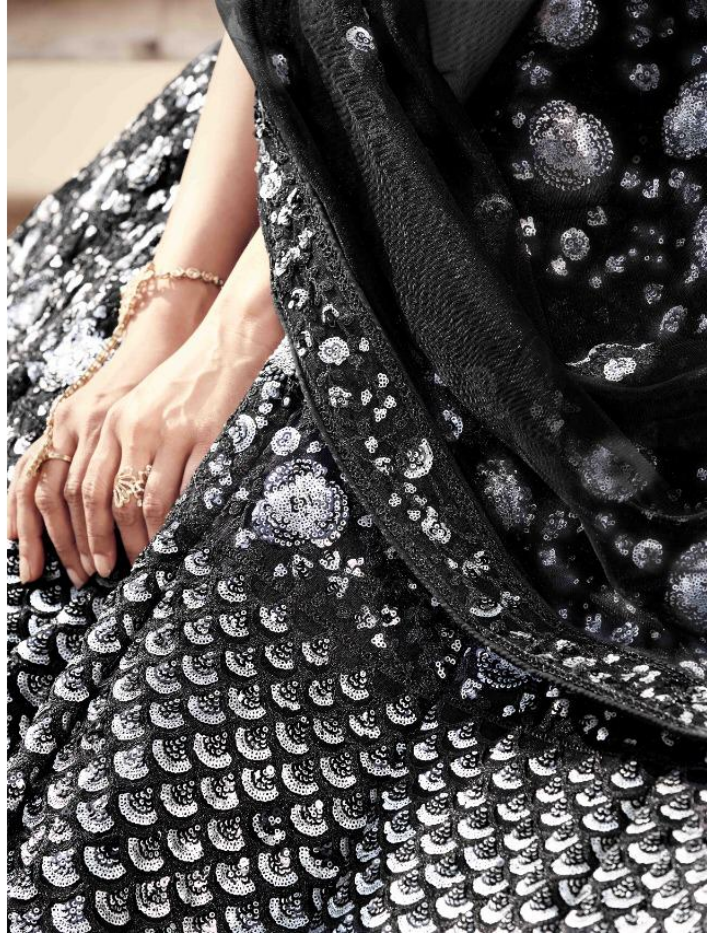

WEAR *your* **STYLE**
A TOUCH OF GLAMOUR