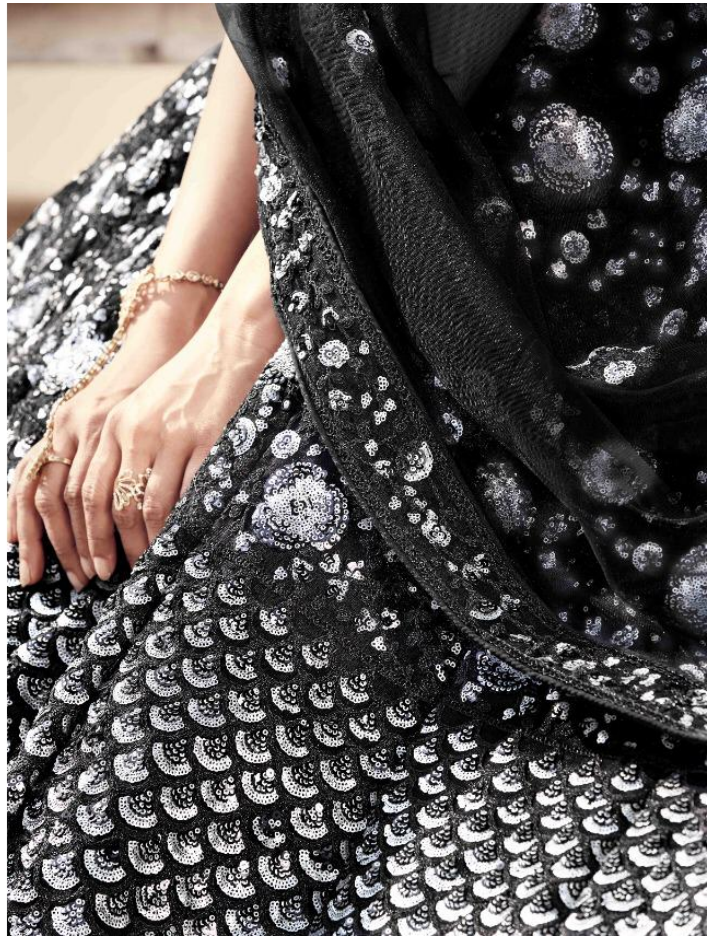

WEAR *your* **STYLE**
A TOUCH OF GLAMOUR