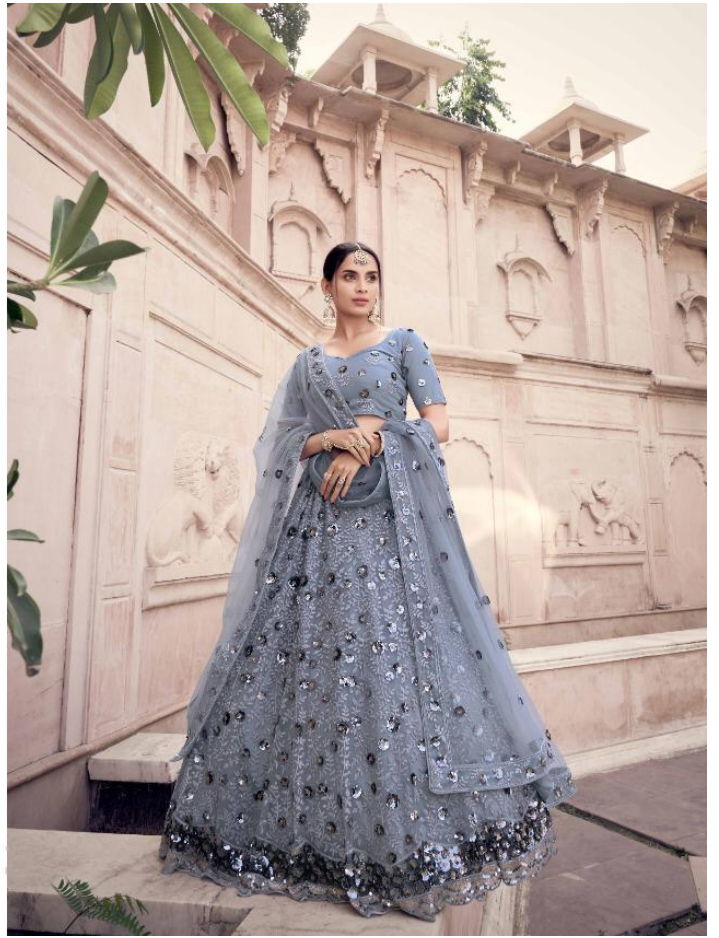

THE
NEW
LOOK
EXCLUSIVE WEAR

CODE | 5907