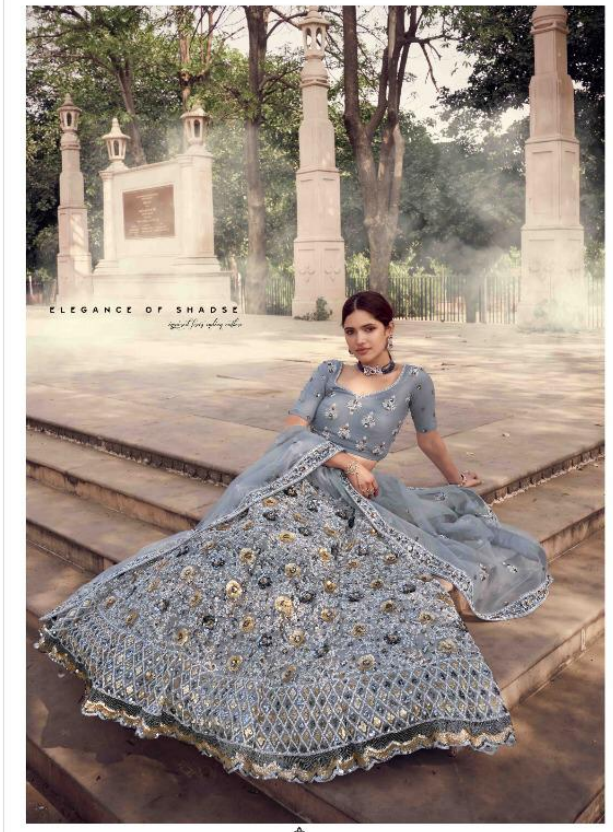

ELEGANCE OF SHADSE

◆
CODE | 5903