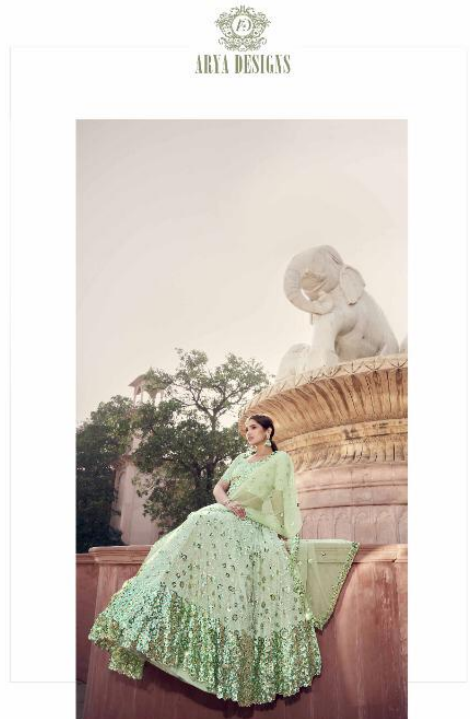

ARYA DESIGNS

STYLE OF ETERNAL

A TOUCH OF GLAMOUR

CODE | 5902