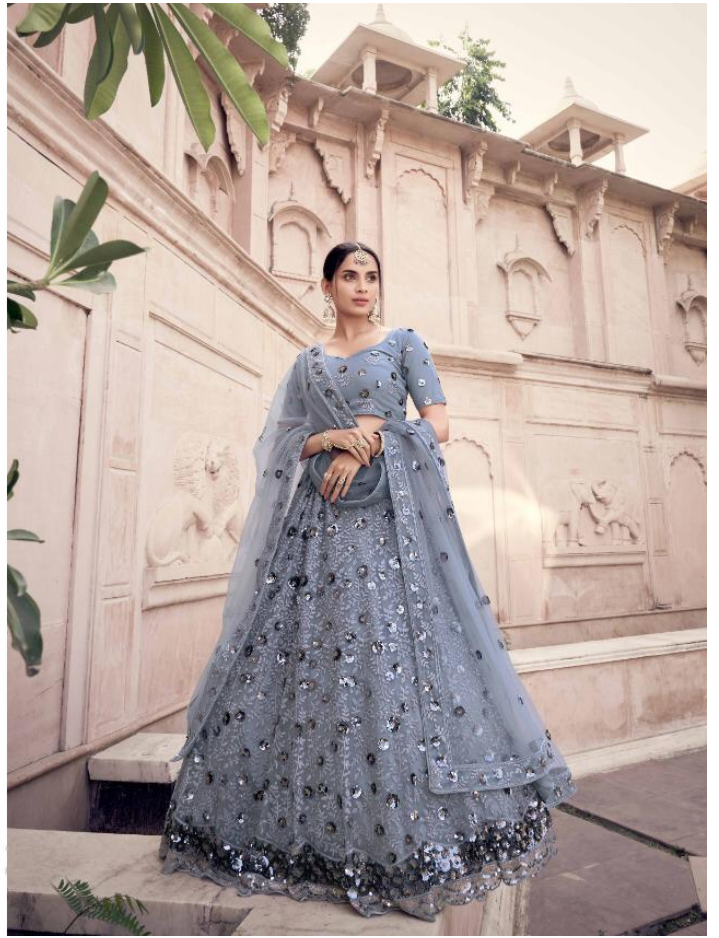

THE
NEW
LOOK
EXCLUSIVE WEAR
◆
CODE | 5907