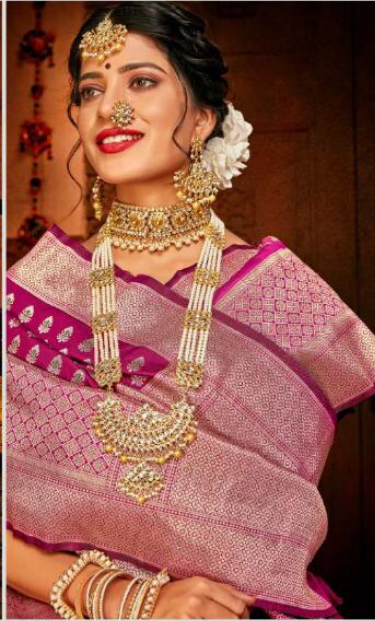

HOTTEST NEWEST LATEST