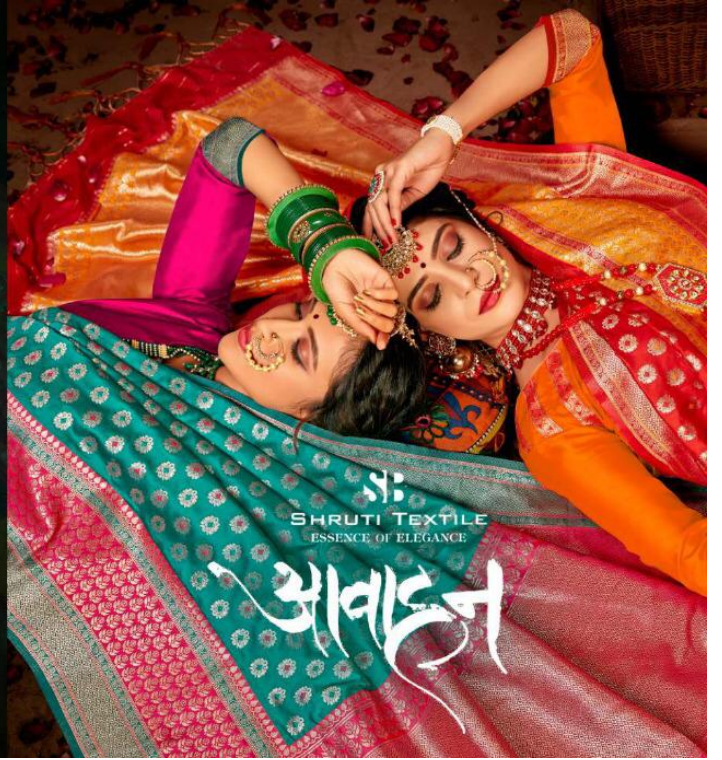

## THE UNLIMITED TEMPTATION

WITH ITS VIBRANT WORK, BOLD COLORS, THE NEW SEASON ON THE INDIAN RUNWAY IS THE PERFECT MIX OF MODERN AND ETHNIC. ALL YOU HAVE TO DO CHOOSE YOUR FAVORITE!

SB

COLLECTION AND MESMERIZE