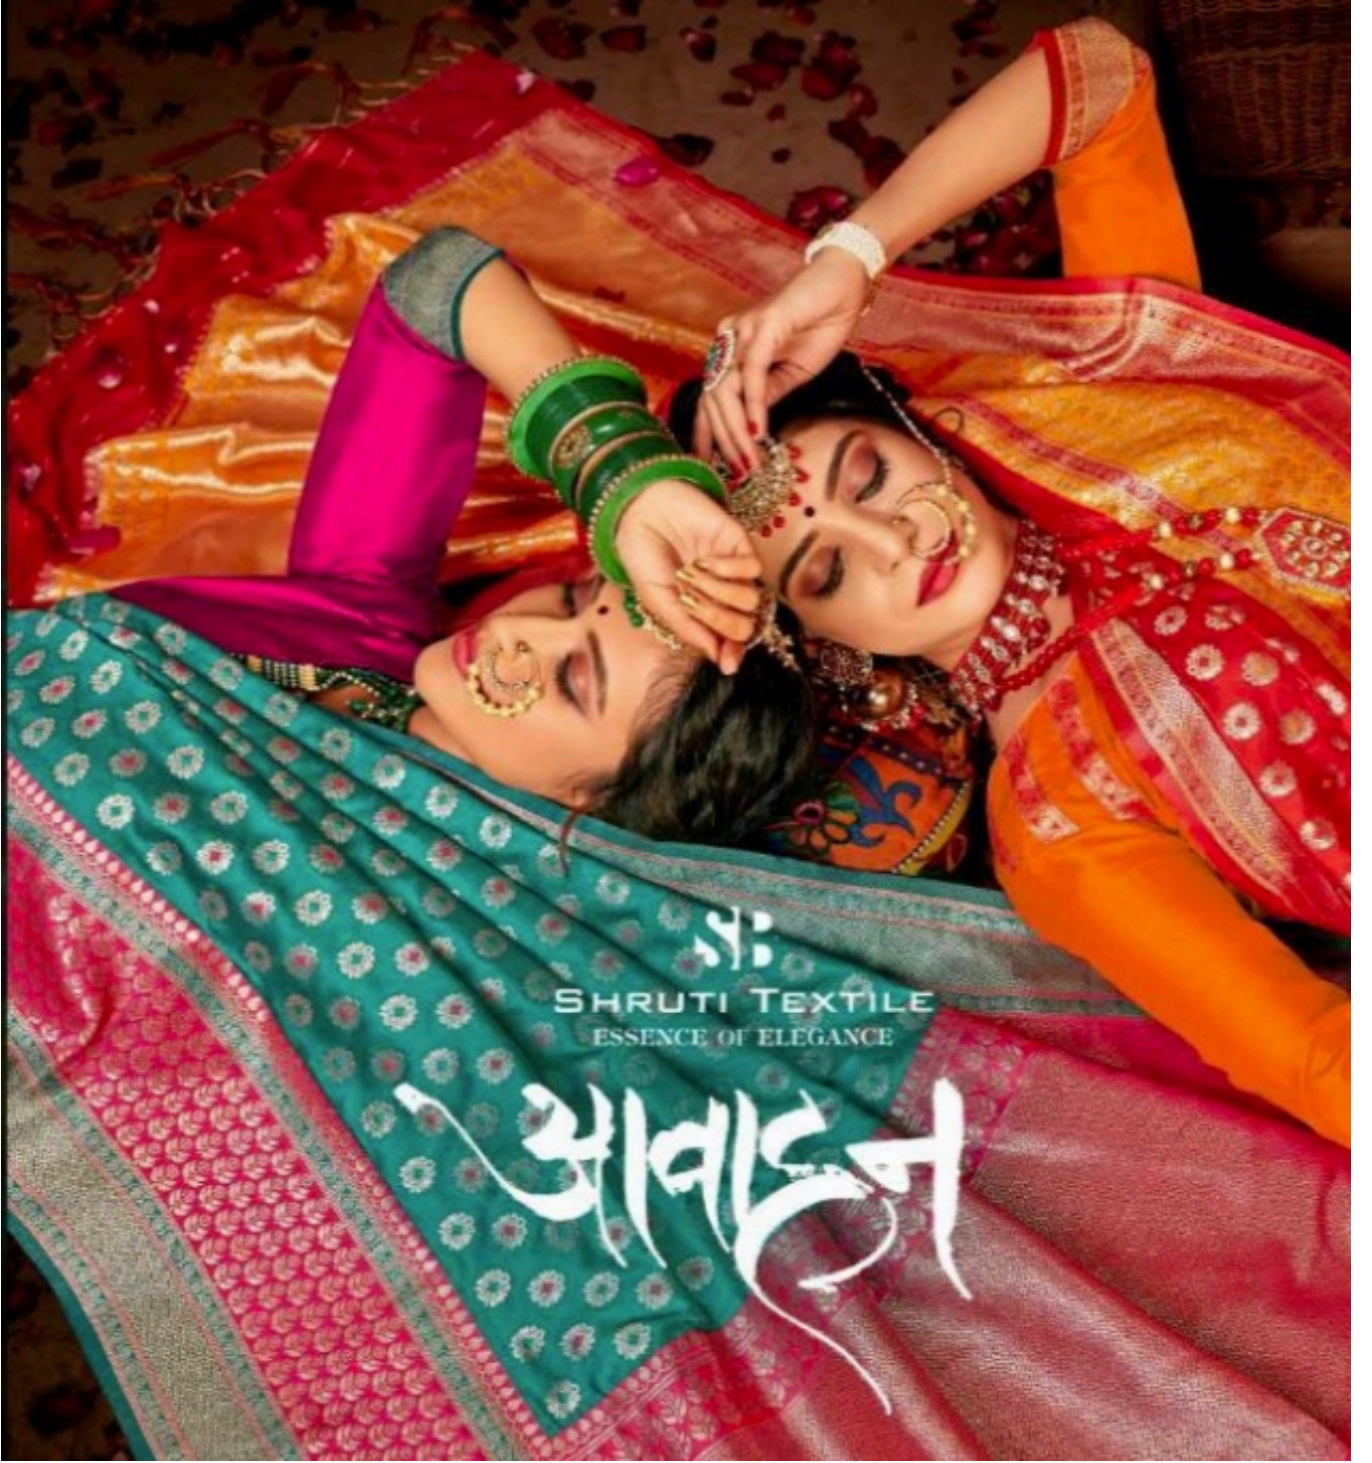

SHRUTI TEXTILE  
ESSENCE OF ELEGANCE

आवाहन

SHRUTI TEXTILE  
ESSENCE OF ELEGANCE

आवाहन

THE UNLIMITED TEMPTATION

WITH ITS BRIGHT PINKS, REDS AND GOLD, THIS SAREE IS PERFECT FOR WEDDINGS AND  
FESTIVALS. ALL YOU HAVE TO DO IS GRAB YOUR FAVORITE.