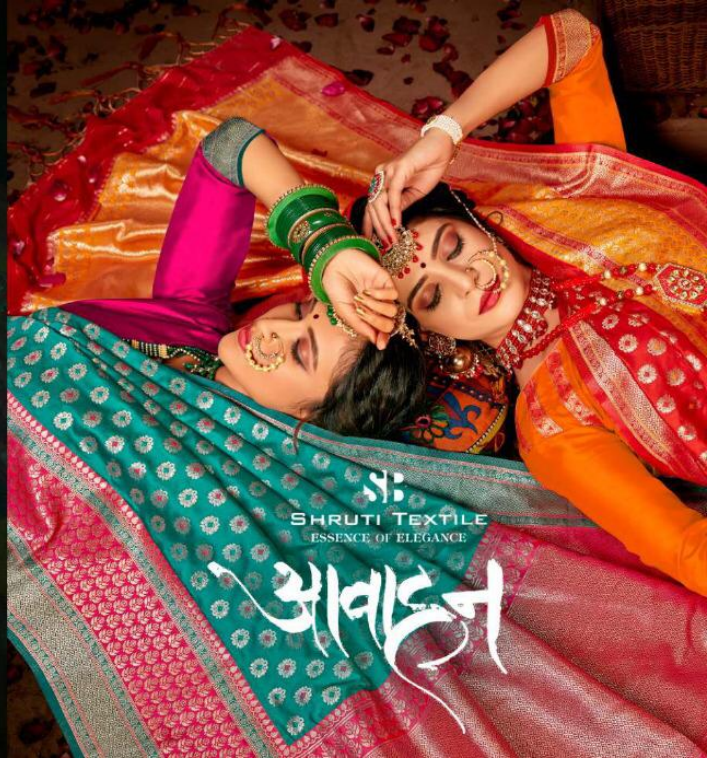

## THE UNLIMITED TEMPTATION

WITH ITS VIBRANT WORK-BOLD COLORS, THE NEW SEASON ON THE INDIAN RUNWAY IS THE PERFECT MIX OF MODERN AND ETHNIC. ALL YOU HAVE TO DO CHOOSE YOUR FAVORITE!

SB

COLLECTION AND MESMERIZE