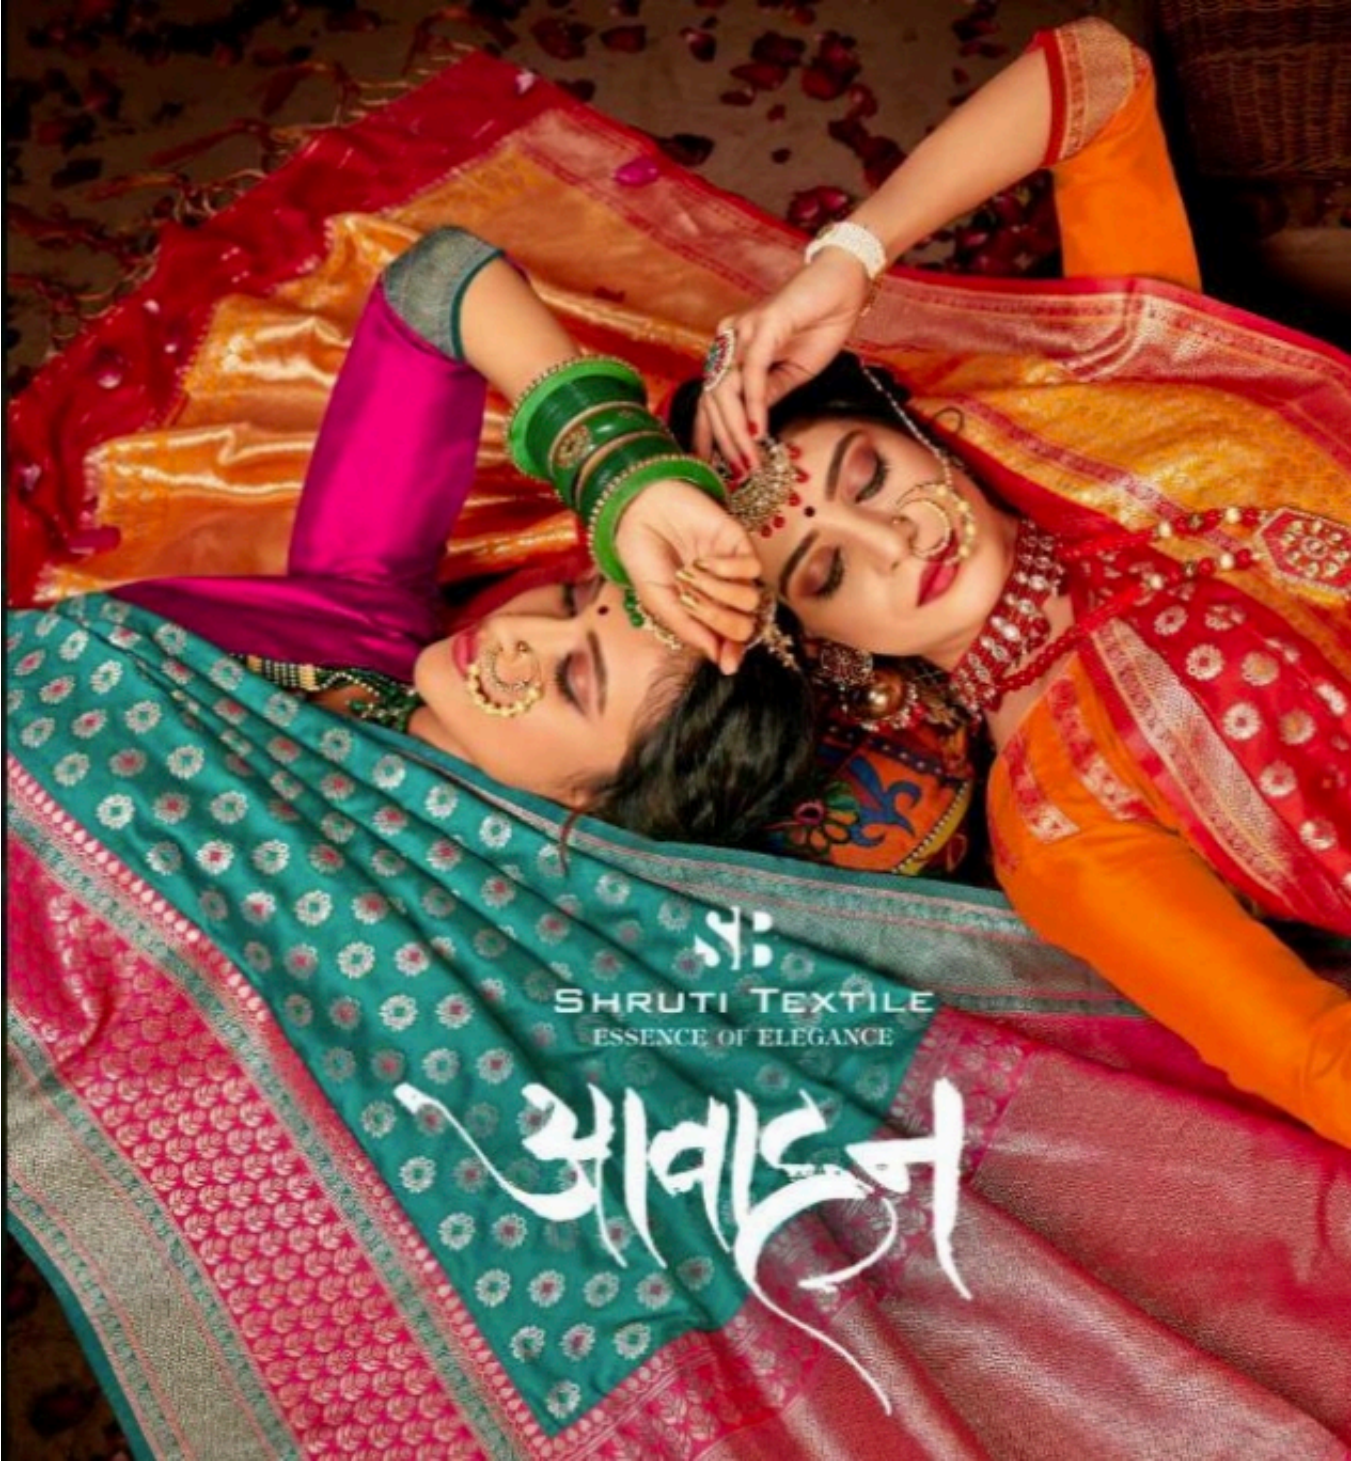

SHRUTI TEXTILE  
ESSENCE OF ELEGANCE

आवाहन

SHRUTI TEXTILE  
ESSENCE OF ELEGANCE

आवाहन

THE UNLIMITED TEMPTATION

WITH ITS BRIGHT PINKS, REDS AND GOLD, THIS SAREE IS PERFECT FOR WEDDINGS AND  
FESTIVALS. ALL YOU HAVE TO DO IS CHOOSE YOUR FAVORITE.