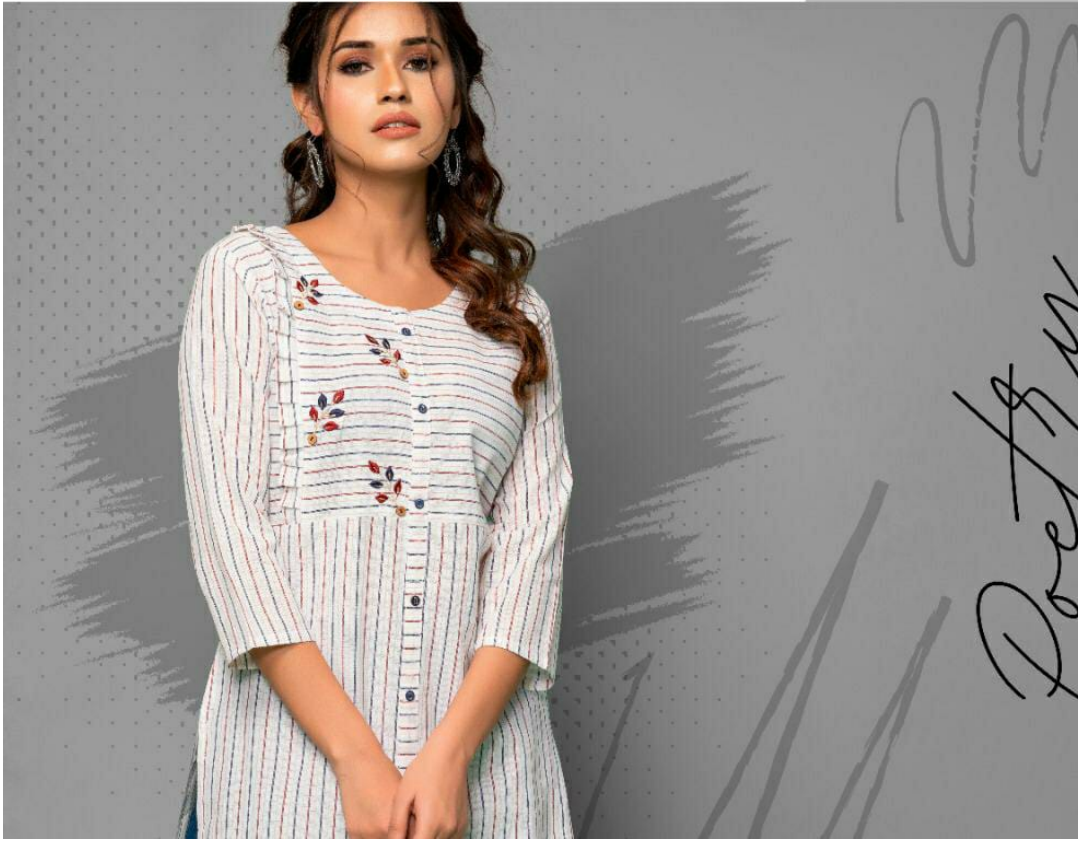

YOUTHFUL

23
Pretty