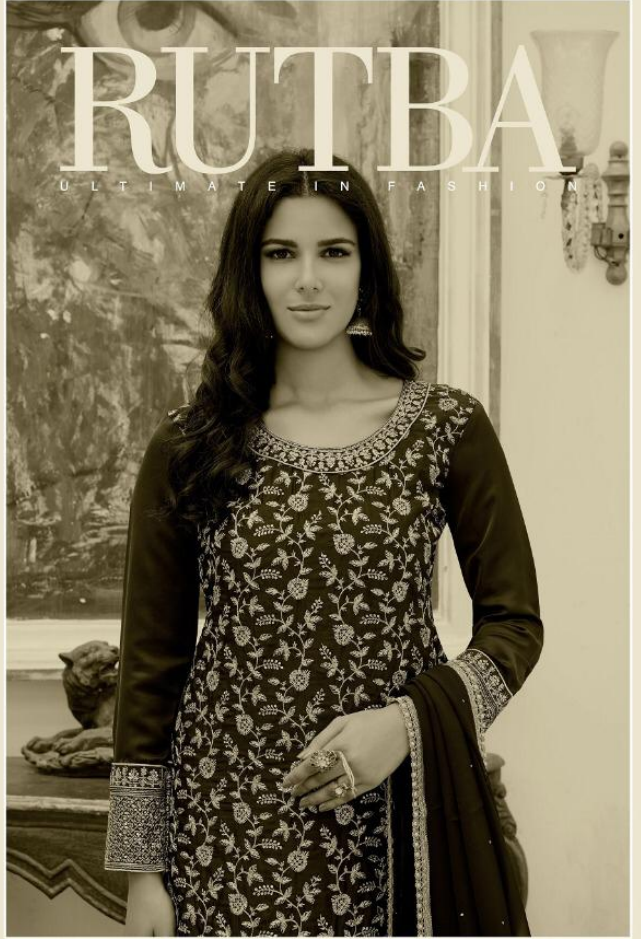

RUTBA

U L T I M A T E I N F A S H I O N