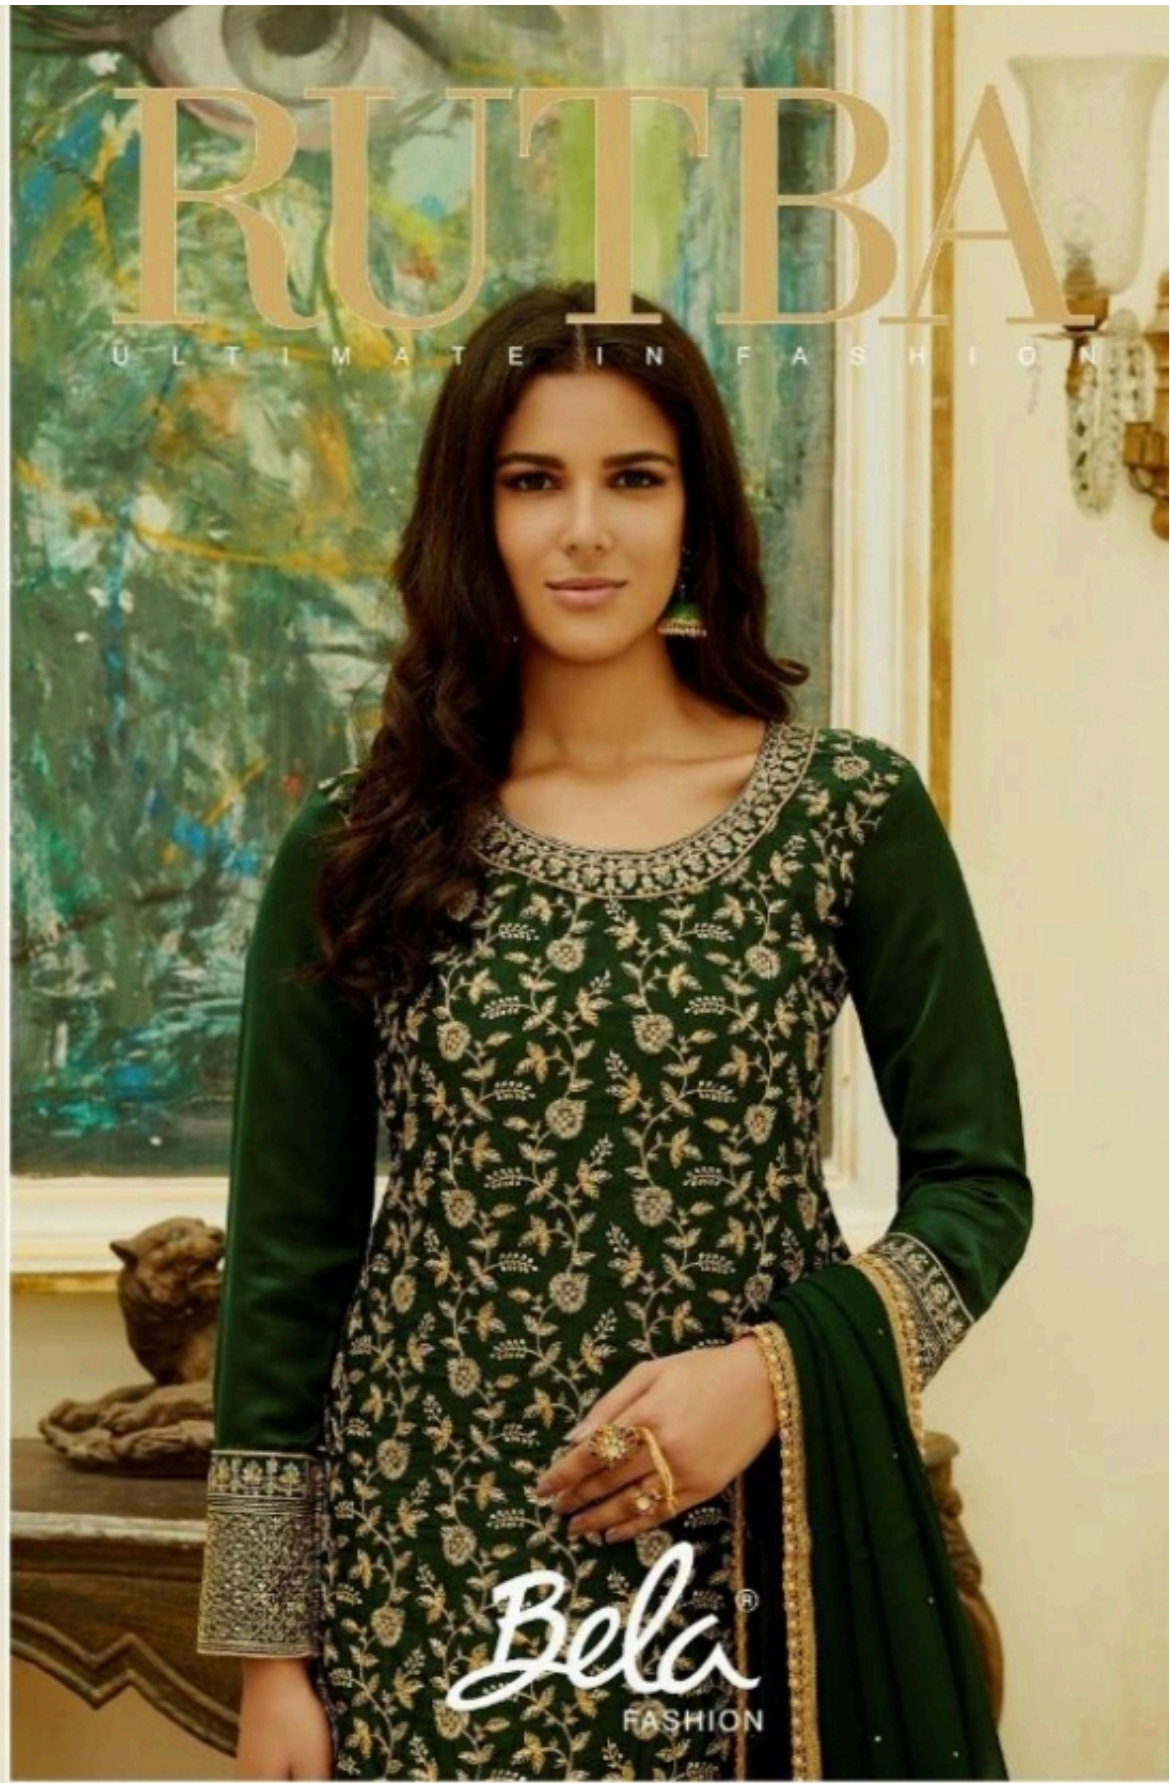

RUTBA

U L T I M A T E I N F A S H I O N

Bela®
FASHION