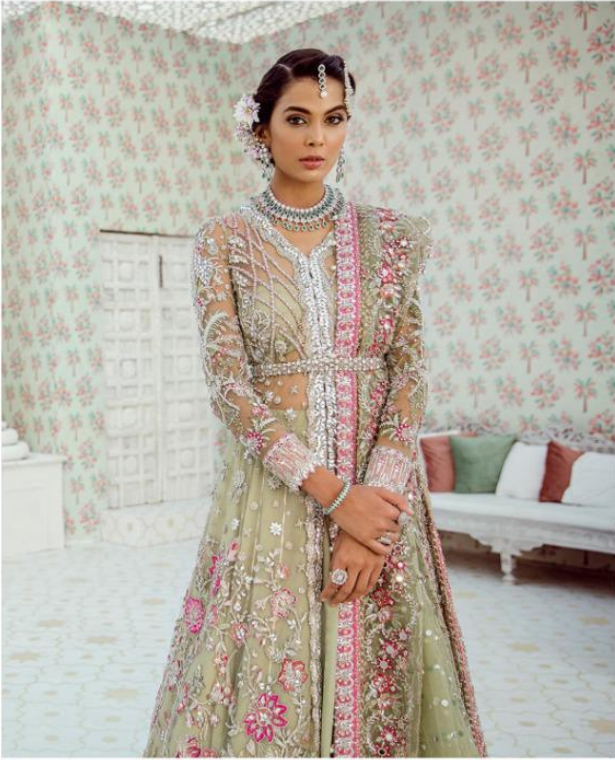

D.No.5003

D.No.5004

D.No.5005

RINAZ[®]
FASHION
D.NO.5001

RIM ZIM

VOL-4

D.No.	TOP	BOTTOM + INNER	DUPATTA
5001	BUTTERFLY NET WITH HEAVY EMBROIDERY & DIAMOND WORK	HEAVY SHANTUN WITH EMBROIDERY	BUTTERFLY NET WITH EMBROIDERY
5002	BUTTERFLY NET WITH HEAVY EMBROIDERY & DIAMOND WORK	HEAVY SHANTUN WITH EMBROIDERY	BUTTERFLY NET WITH EMBROIDERY
5003	BUTTERFLY NET WITH HEAVY EMBROIDERY & DIAMOND WORK	HEAVY SHANTUN WITH EMBROIDERY	BUTTERFLY NET WITH EMBROIDERY
5004	BUTTERFLY NET WITH HEAVY EMBROIDERY & DIAMOND WORK	HEAVY SHANTUN WITH EMBROIDERY	BUTTERFLY NET WITH EMBROIDERY
5005	BUTTERFLY NET WITH HEAVY EMBROIDERY & DIAMOND WORK	HEAVY SHANTUN WITH EMBROIDERY	BUTTERFLY NET WITH EMBROIDERY