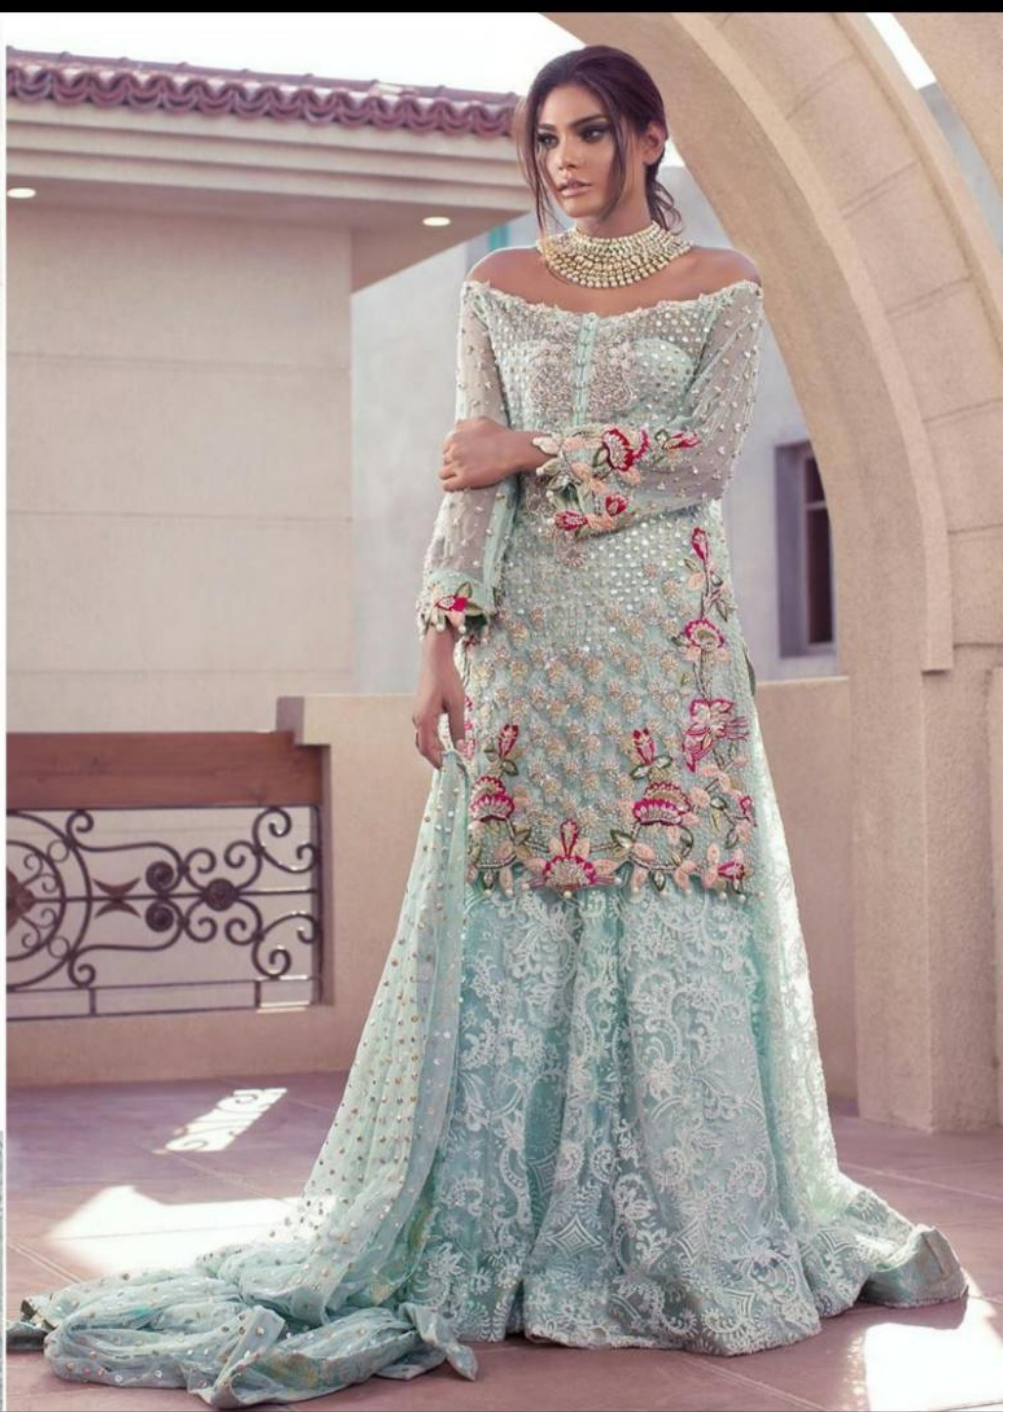

**Shree**<sup>®</sup>  
FABRS

**S-206**

TOP:- BUTTER FLY NET  
DUPATTA:- NET  
BOTTOM :- NET WORK WITH  
SANTOON  
INNER:- SANTOON

**Shree**<sup>®</sup>  
FABRS

**S-206**

TOP:- BUTTER FLY NET  
DUPATTA:- NET  
BOTTOM :- NET WORK WITH  
SANTOON  
INNER:- SANTOON

**Shree**<sup>®</sup>  
FABRS

**S-206**

TOP:- BUTTER FLY NET  
DUPATTA:- NET  
BOTTOM :- NET WORK WITH  
SANTOON  
INNER:- SANTOON