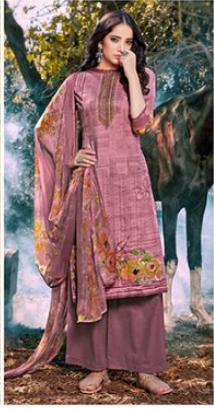

Zulfat[®]
Designer Suits

ZOYA

Zulfat[®]
Designer Suits

ZOYA

 **Royal**
Live it all. Feel it all. Love it all.
Your every dream. Your. *Queen*

306-001

306-002

306-003

306-004

306-005

306-006

306-007

306-008

306-009

306-010

Bridal *livity*

Make a bright new beginning to this season

306-009

Zulfat
Designer Suits

ZOYA

beauty
Ethereal

306-008

PURE ELEGANCE WITH ALLURING FLORAL PATTERNS ON LACY FABRIC AND ADD
GLAMOUR TO YOUR STYLE

Timeless
world
This season is going to be bright & colorful!