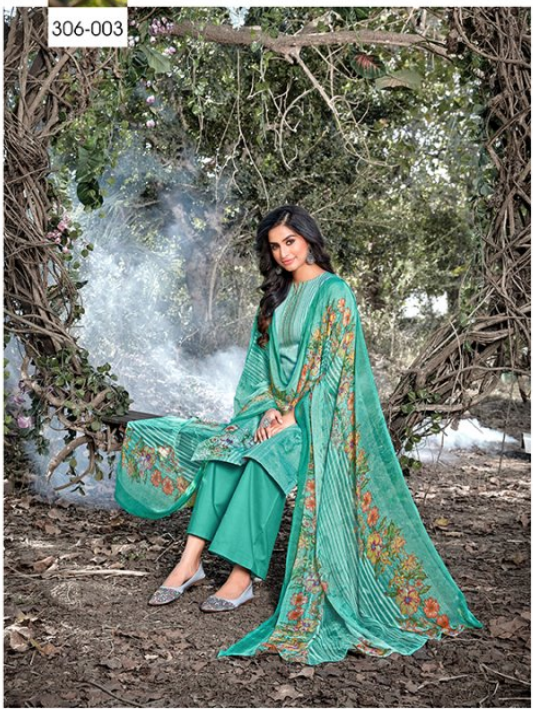

Timeless
world
This season is going to be bright & colorful!

306-003