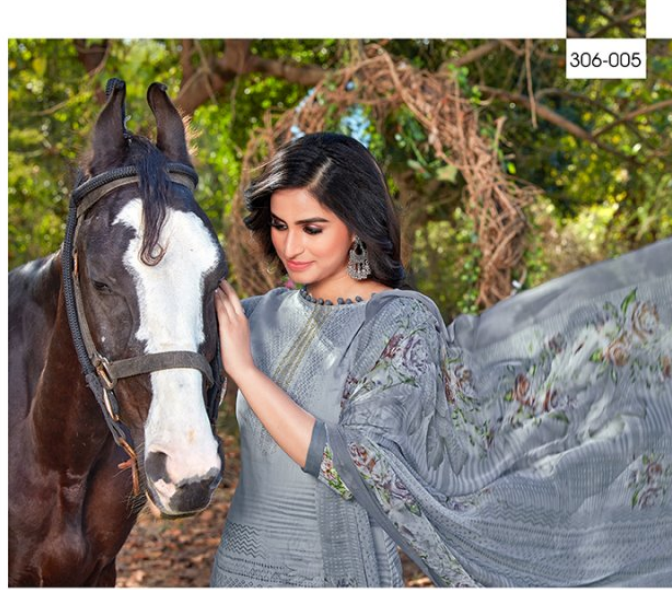

Fashion *fabulous*
Fun with fabric for the feminine in you