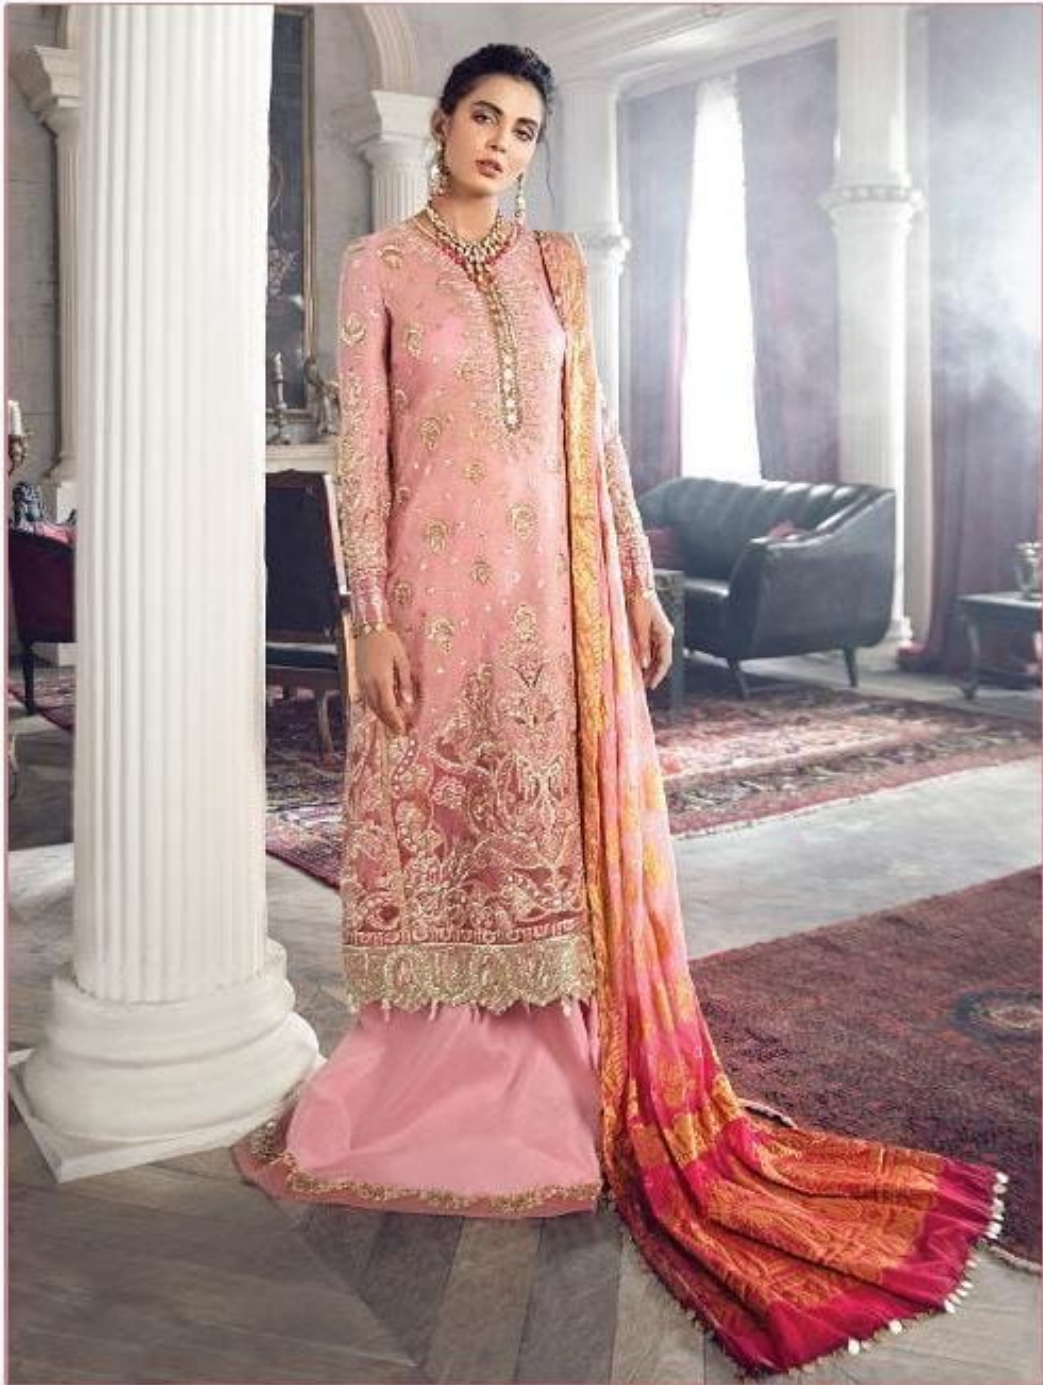

RINAZ®
FASHION

Jazmín VOL-12