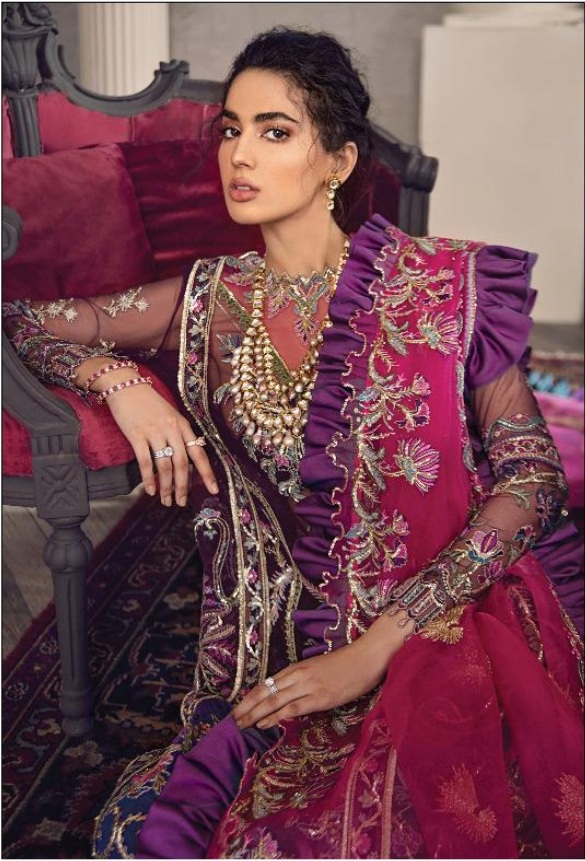

RINAZ[®]
FASHION

Jazmín
VOL-12

*Bridal
Collection*

RINAZ[®]
FASHION

Jazmín
VOL-12

*Bridal
Collection*

Jazmín VOL-12

D.No.	TOP	BOTTOM + INNER	DUPATTA
3901	NET WITH HEAVY EMBROIDERY & DIAMOND WORK	HEAVY DUL SHANTUN WITH EMBROIDERY	NET WITH HEAVY EMBROIDERY
3902	NET WITH HEAVY EMBROIDERY & DIAMOND WORK	HEAVY DUL SHANTUN WITH EMBROIDERY	NET WITH HEAVY EMBROIDERY
3903	NET WITH HEAVY EMBROIDERY & DIAMOND WORK	HEAVY DUL SHANTUN WITH EMBROIDERY	PURE BANARASI
3904	NET WITH HEAVY EMBROIDERY & DIAMOND WORK	HEAVY DUL SHANTUN WITH EMBROIDERY	NET WITH HEAVY EMBROIDERY