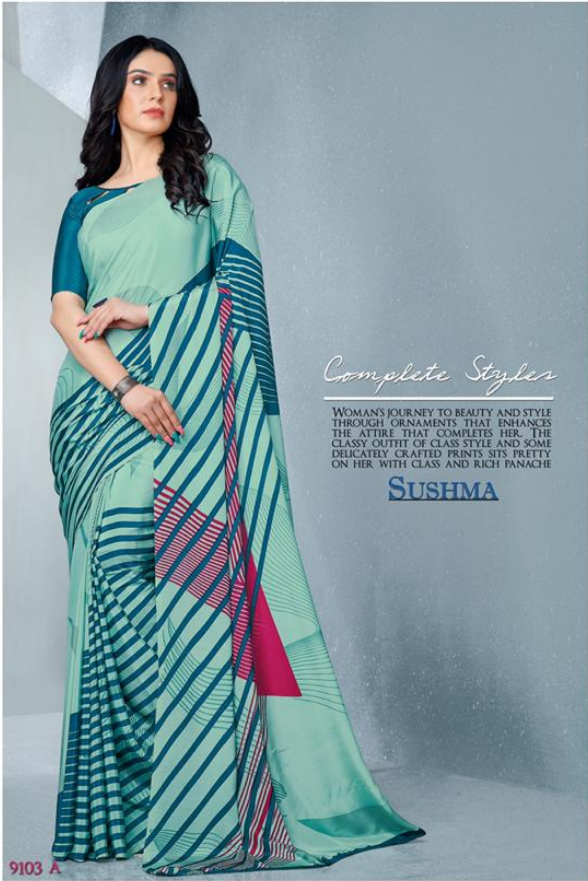

Complete Styles

SUSHMA

9103 A