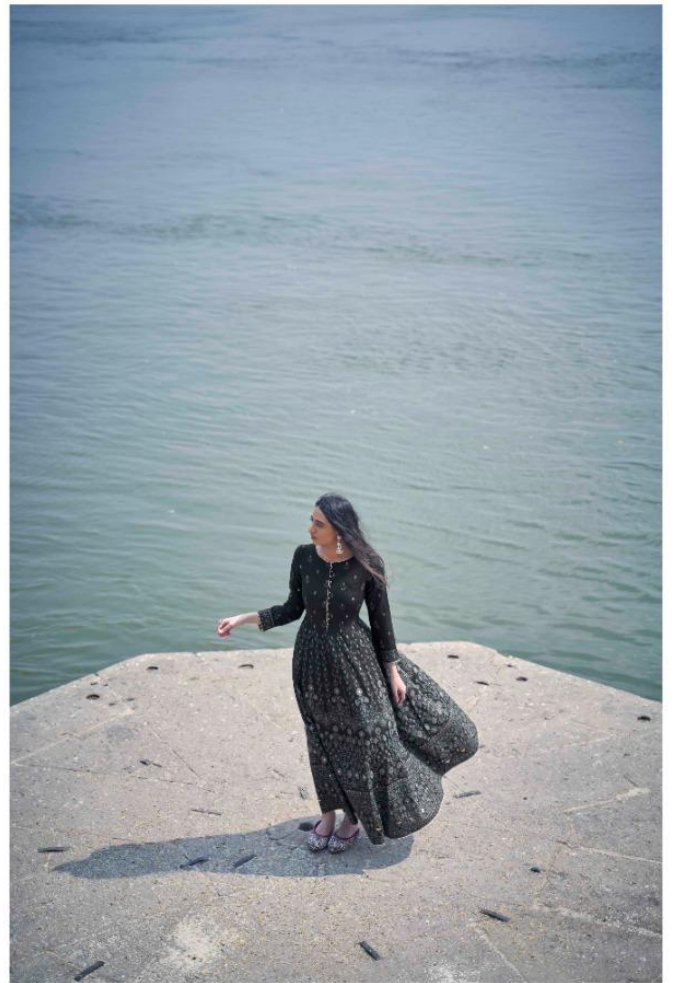

THE BEVARAS RHYMS

The city illuminates truth
and reveals reality.
It does not bring new wonders into
the scope of vision but enables one to see
what is already there. Where this eternal light
intersects the earth,
It is good as usual.
— Diana L. Eck