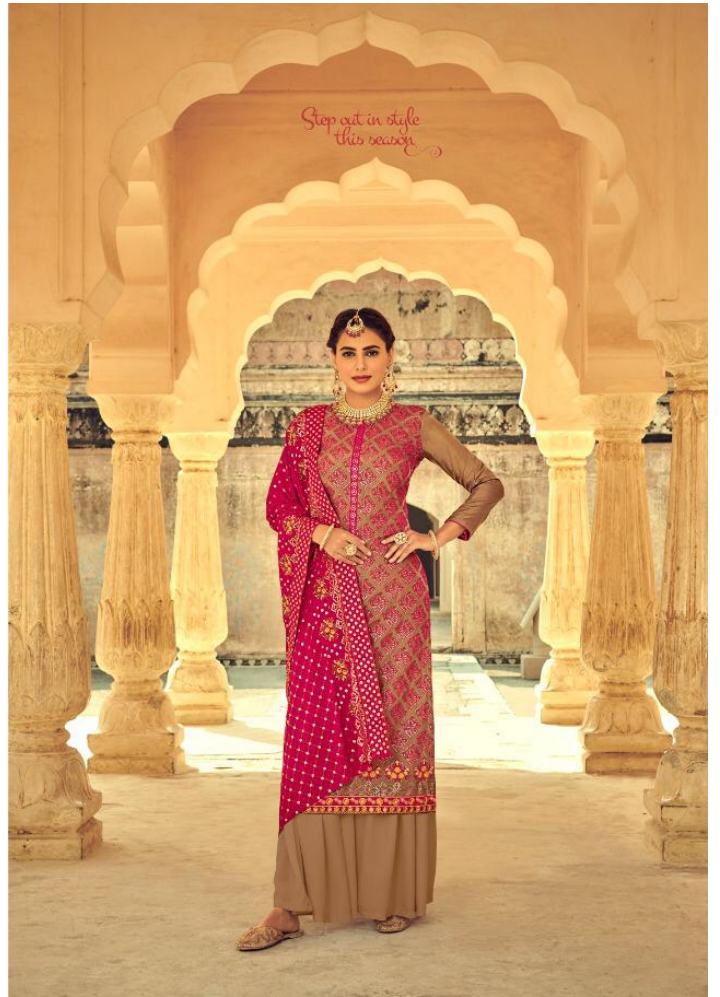

EXQUISITE

1220

 eba lifestyle

EXQUISITE

1218

CLASSIC

1217

**jClair  
jour**  
No chic outfit is complete  
without makeup to match...