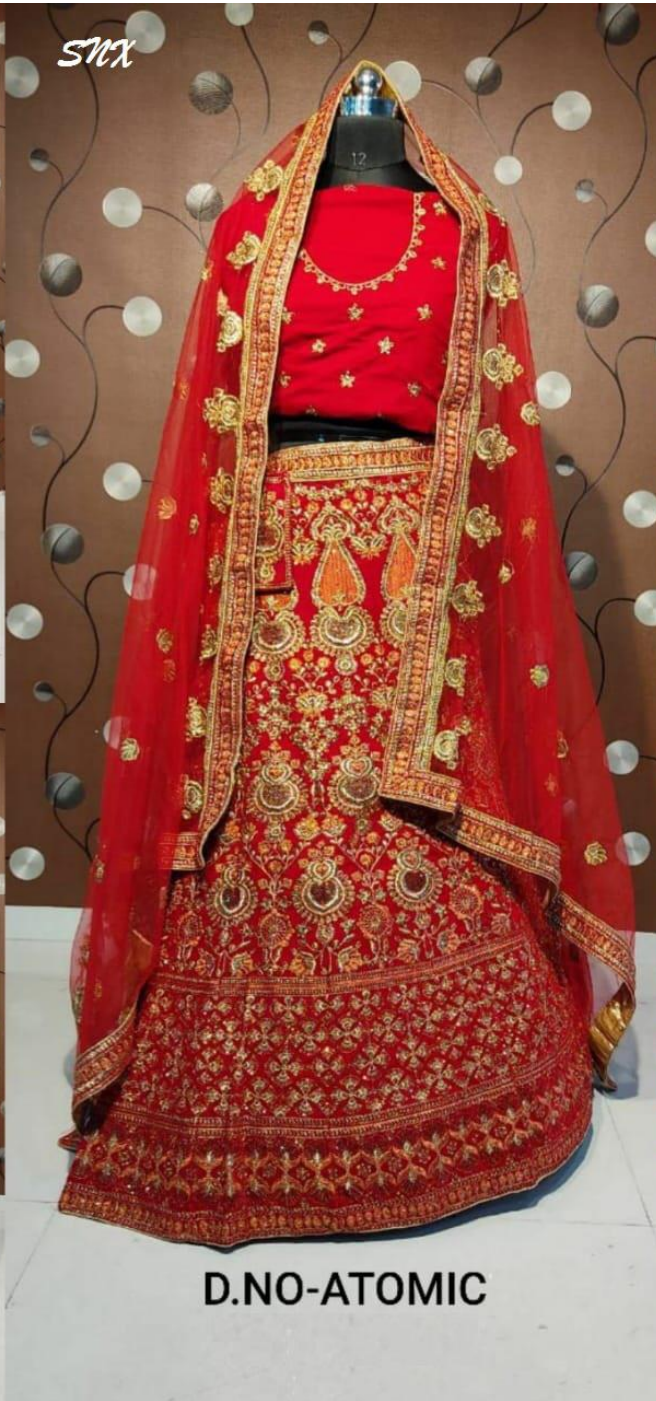

511X

D.NO-GOOD NEWS

MAHROON

SIX

D.NO-ATOMIC

COCO

RANI

WINE