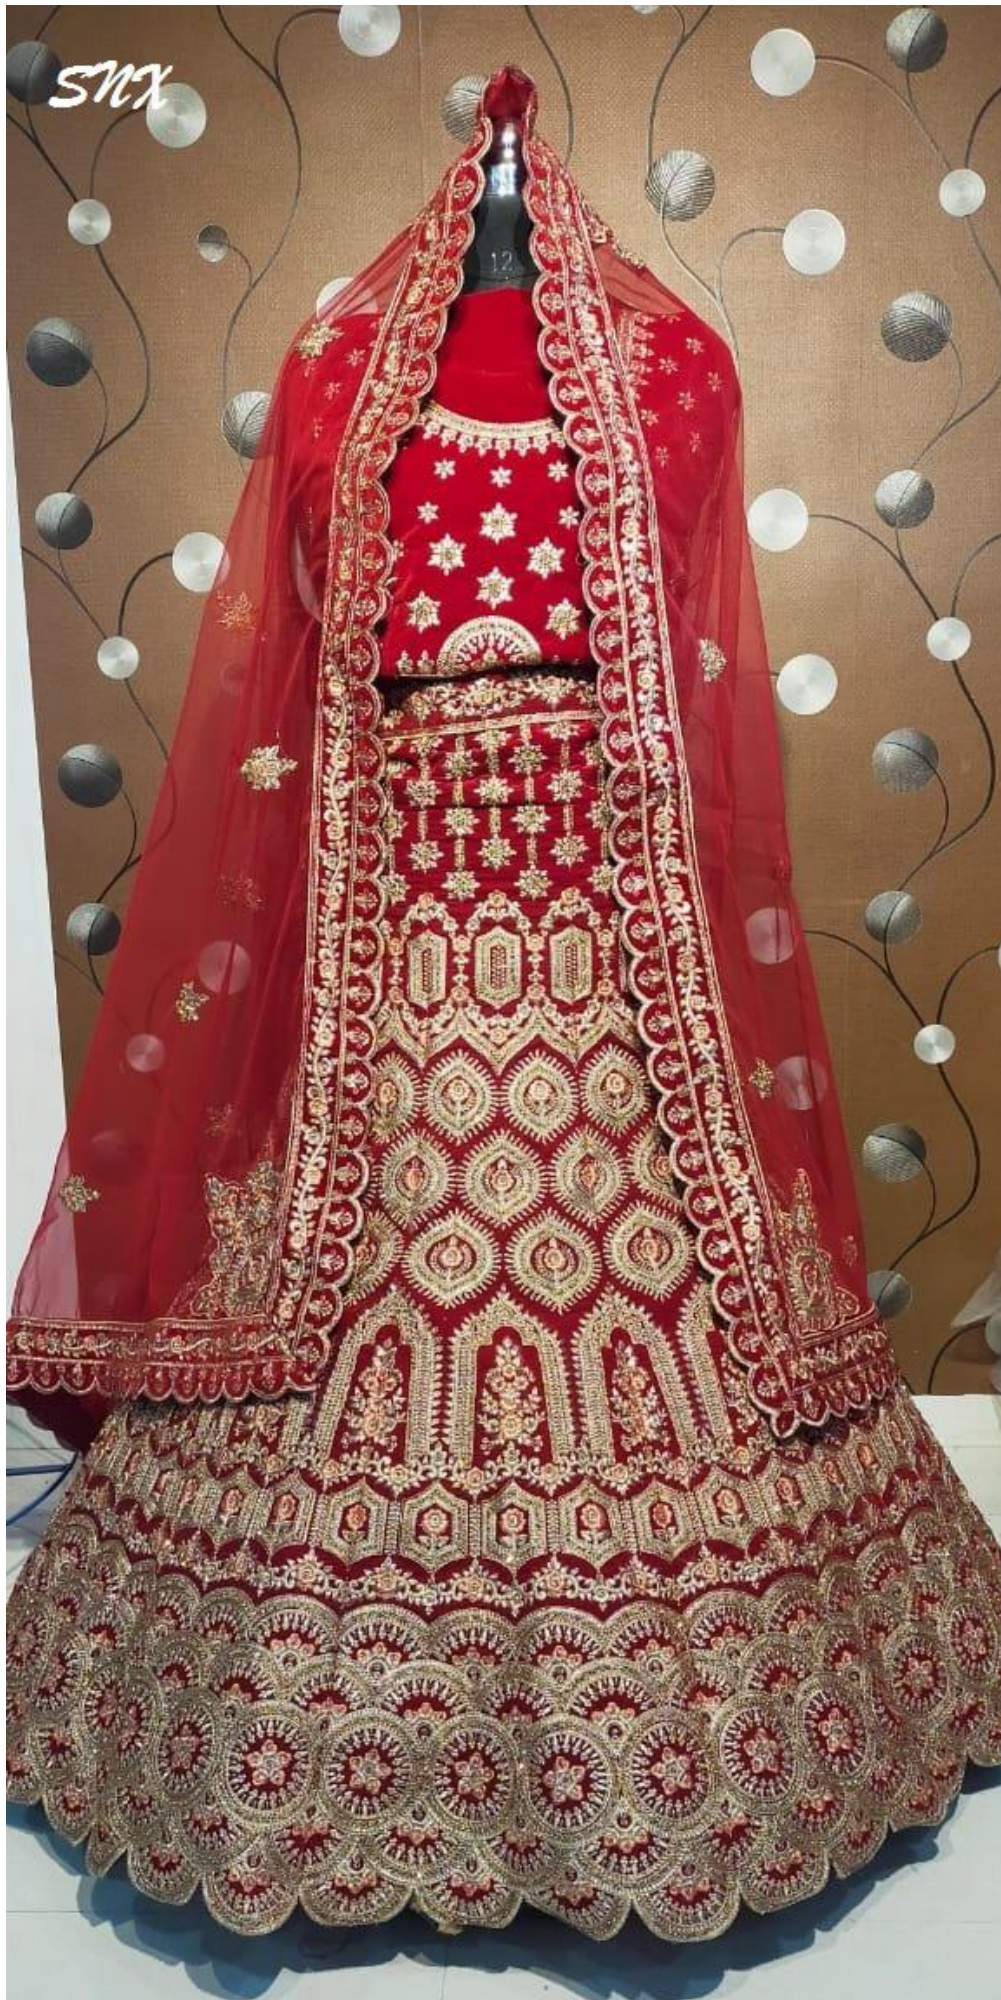

SIX

D.NO-SINGHAM