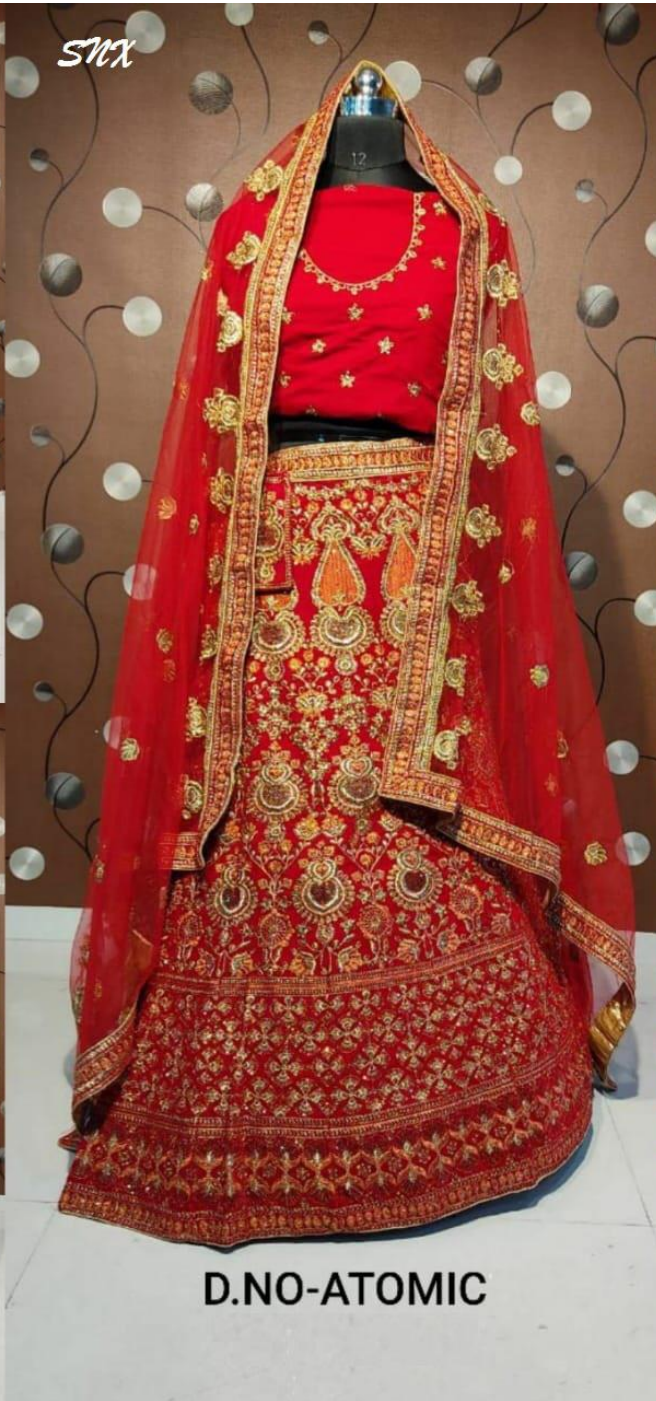

511X

D.NO-GOOD NEWS

MAHROON

SNX

D.NO-ATOMIC

COCO

RANI

WINE