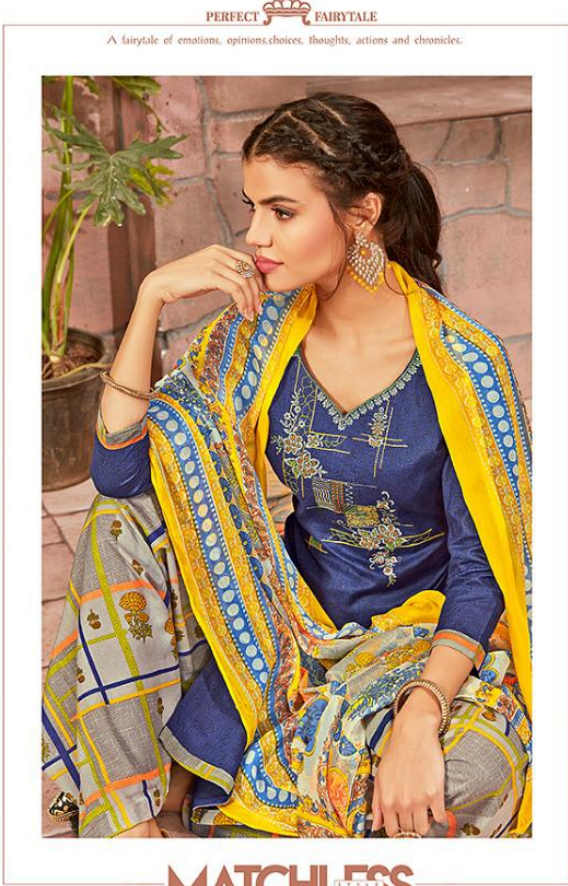

118-006

118-007

118-008

118-009

118-010

 **Zulfat**
Designer Suits
PATIALA BABES

Zulfat
Designer Suits

ETERNALLY GRACEFUL

What actually makes you graceful is how amazingly you style your look.

118-003

EFFORTLESS

118-002

EFFORTLESS

LIVE  LAVISH
Let your charm spread the magic while you dress up and flaunt!

FASHION

MESMERIZING  BLISS

An expression of true luxury inspired by the Royals and colours that are truly bridal.

118-007

 Zulfat
DESIGNER SUITS