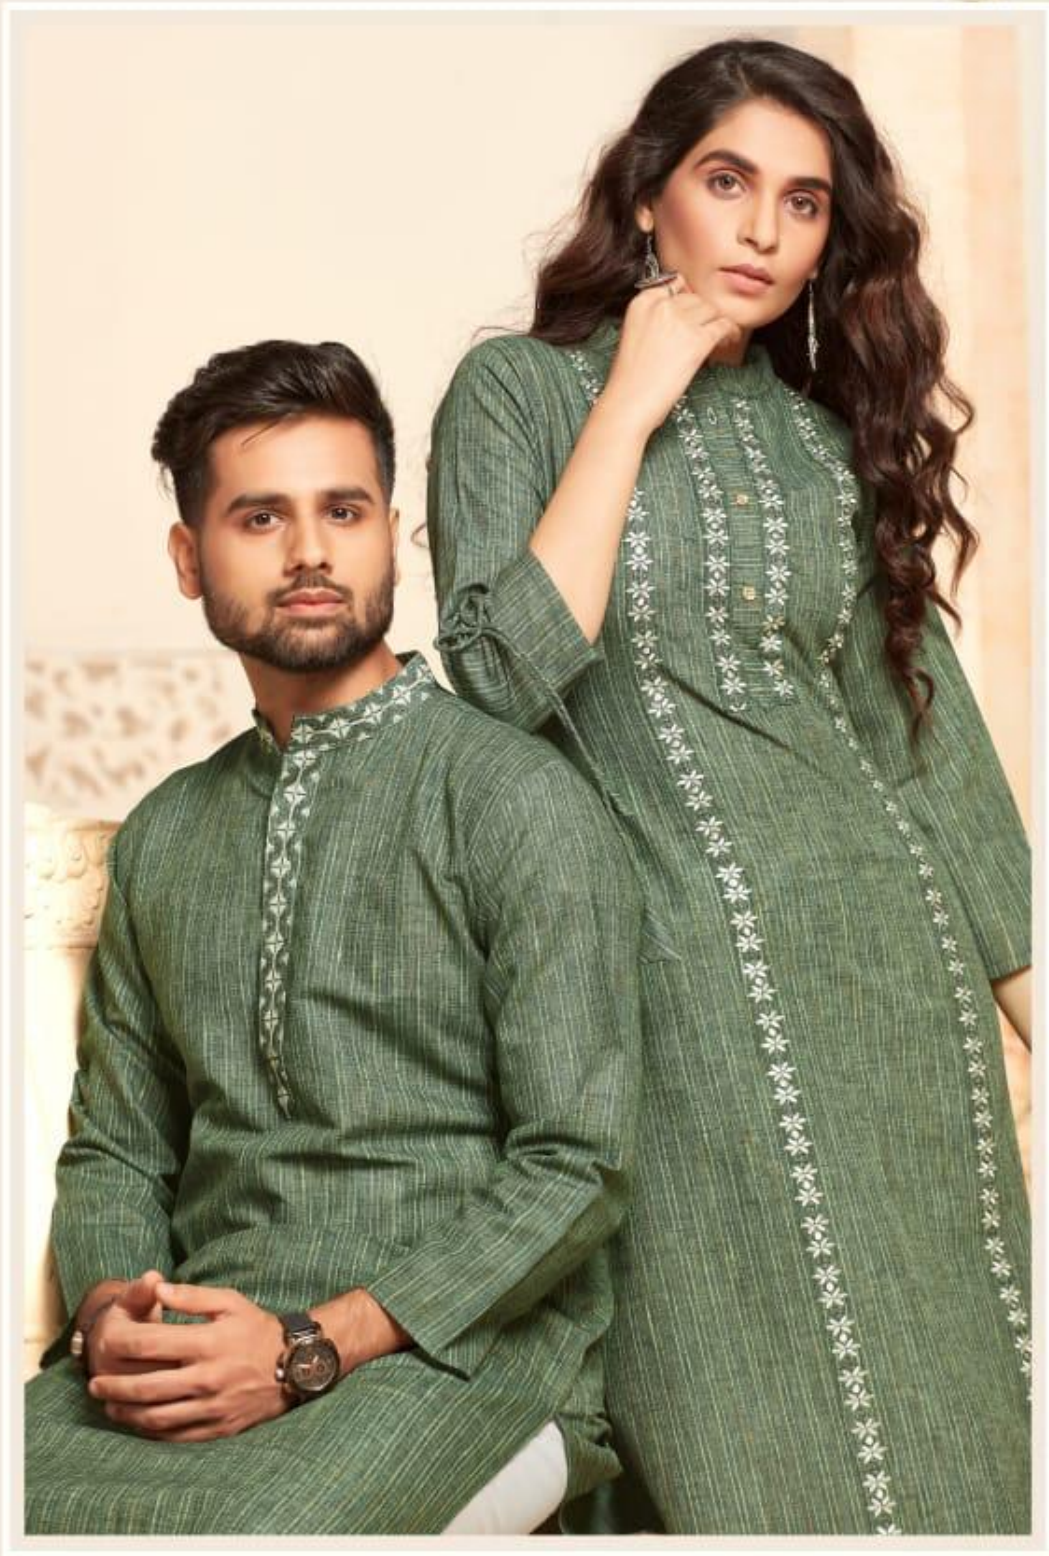

ROYAL
COUPLE⁻⁰²

ROYAL
COUPLE⁻⁰²

ROYAL COUPLE V-2**MEN KURTA WITH PANT SIZE CHART(IN INCH)**

STANDARD SIZE	LENGTH	CHEST	STOMACH	HIP	SHOULDER	SLEEV LENGTH	NECK
M(40)	42.5	40	39	41	17.5	24	16
L(42)	44	42	41	43	18.5	25	16.5
XL(44)	44	44	45	45	19	25	17
XXL(46)	44	46	45	47	19.5	26	17

"KURTI SHABBILY AND THEY REMEMBER THE KURTI; KURTI IMPECCABLY AND THEY REMEMBER THE WOMAN."

D.No.2001

D.No.2002

D.No.2004

D.No.2005

D.No.2003

D.No.2006

"KURTI SHABBILY AND THEY REMEMBER THE KURTI; KURTI IMPECCABLY AND THEY REMEMBER THE WOMAN."

2002 

ROYAL
COUPLE-02

2003

2004 

"FASHION IS A FORM OF UGLINESS SO INTOLERABLE THAT
WE HAVE TO ALTER IT EVERY SIX MONTHS."