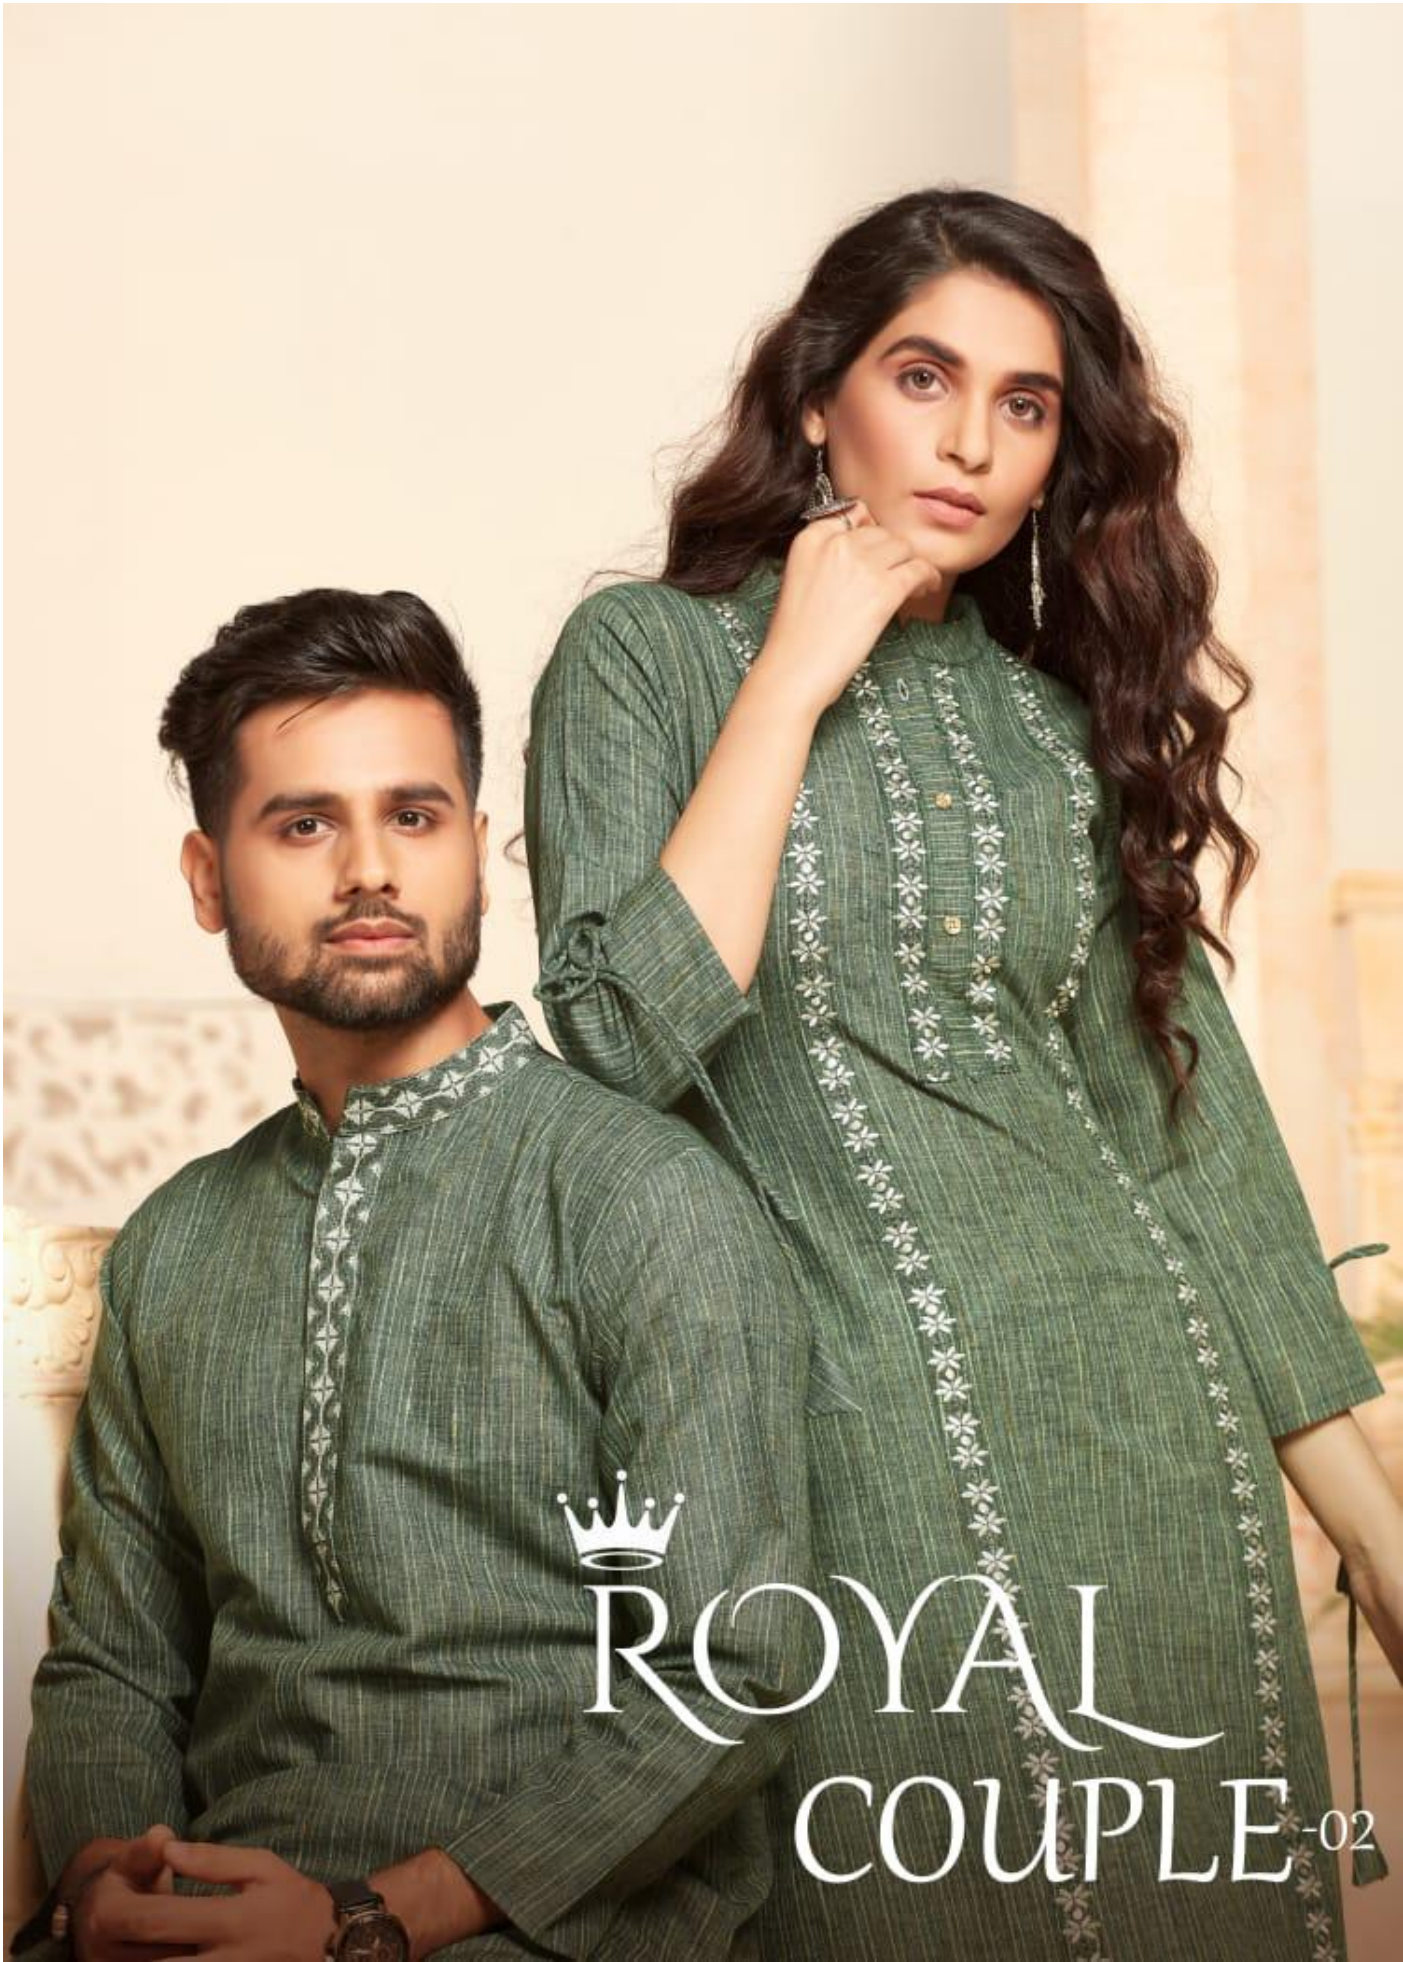

ROYAL
COUPLE-02