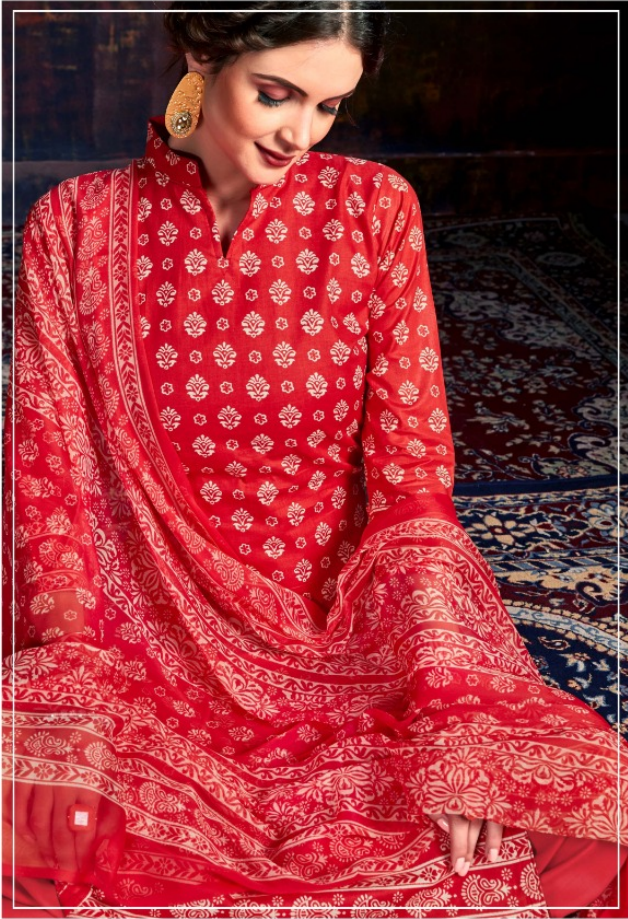

 **Zulfat**[®]
Designer Suits

Gulnaaz

 *Zulfat*[®]
Designer Suits

Gulnaaz

 **Zulfat**[®]
Designer Suits

Gulnaaz

Zulfai
Designer Suits

GULNAZ
THIS SPECTACULAR PRINTED DRESS
IN THE SHADES OF BANDINI
IS PERFECT FOR THIS FESTIVE
SEASON.
D.No.166-001