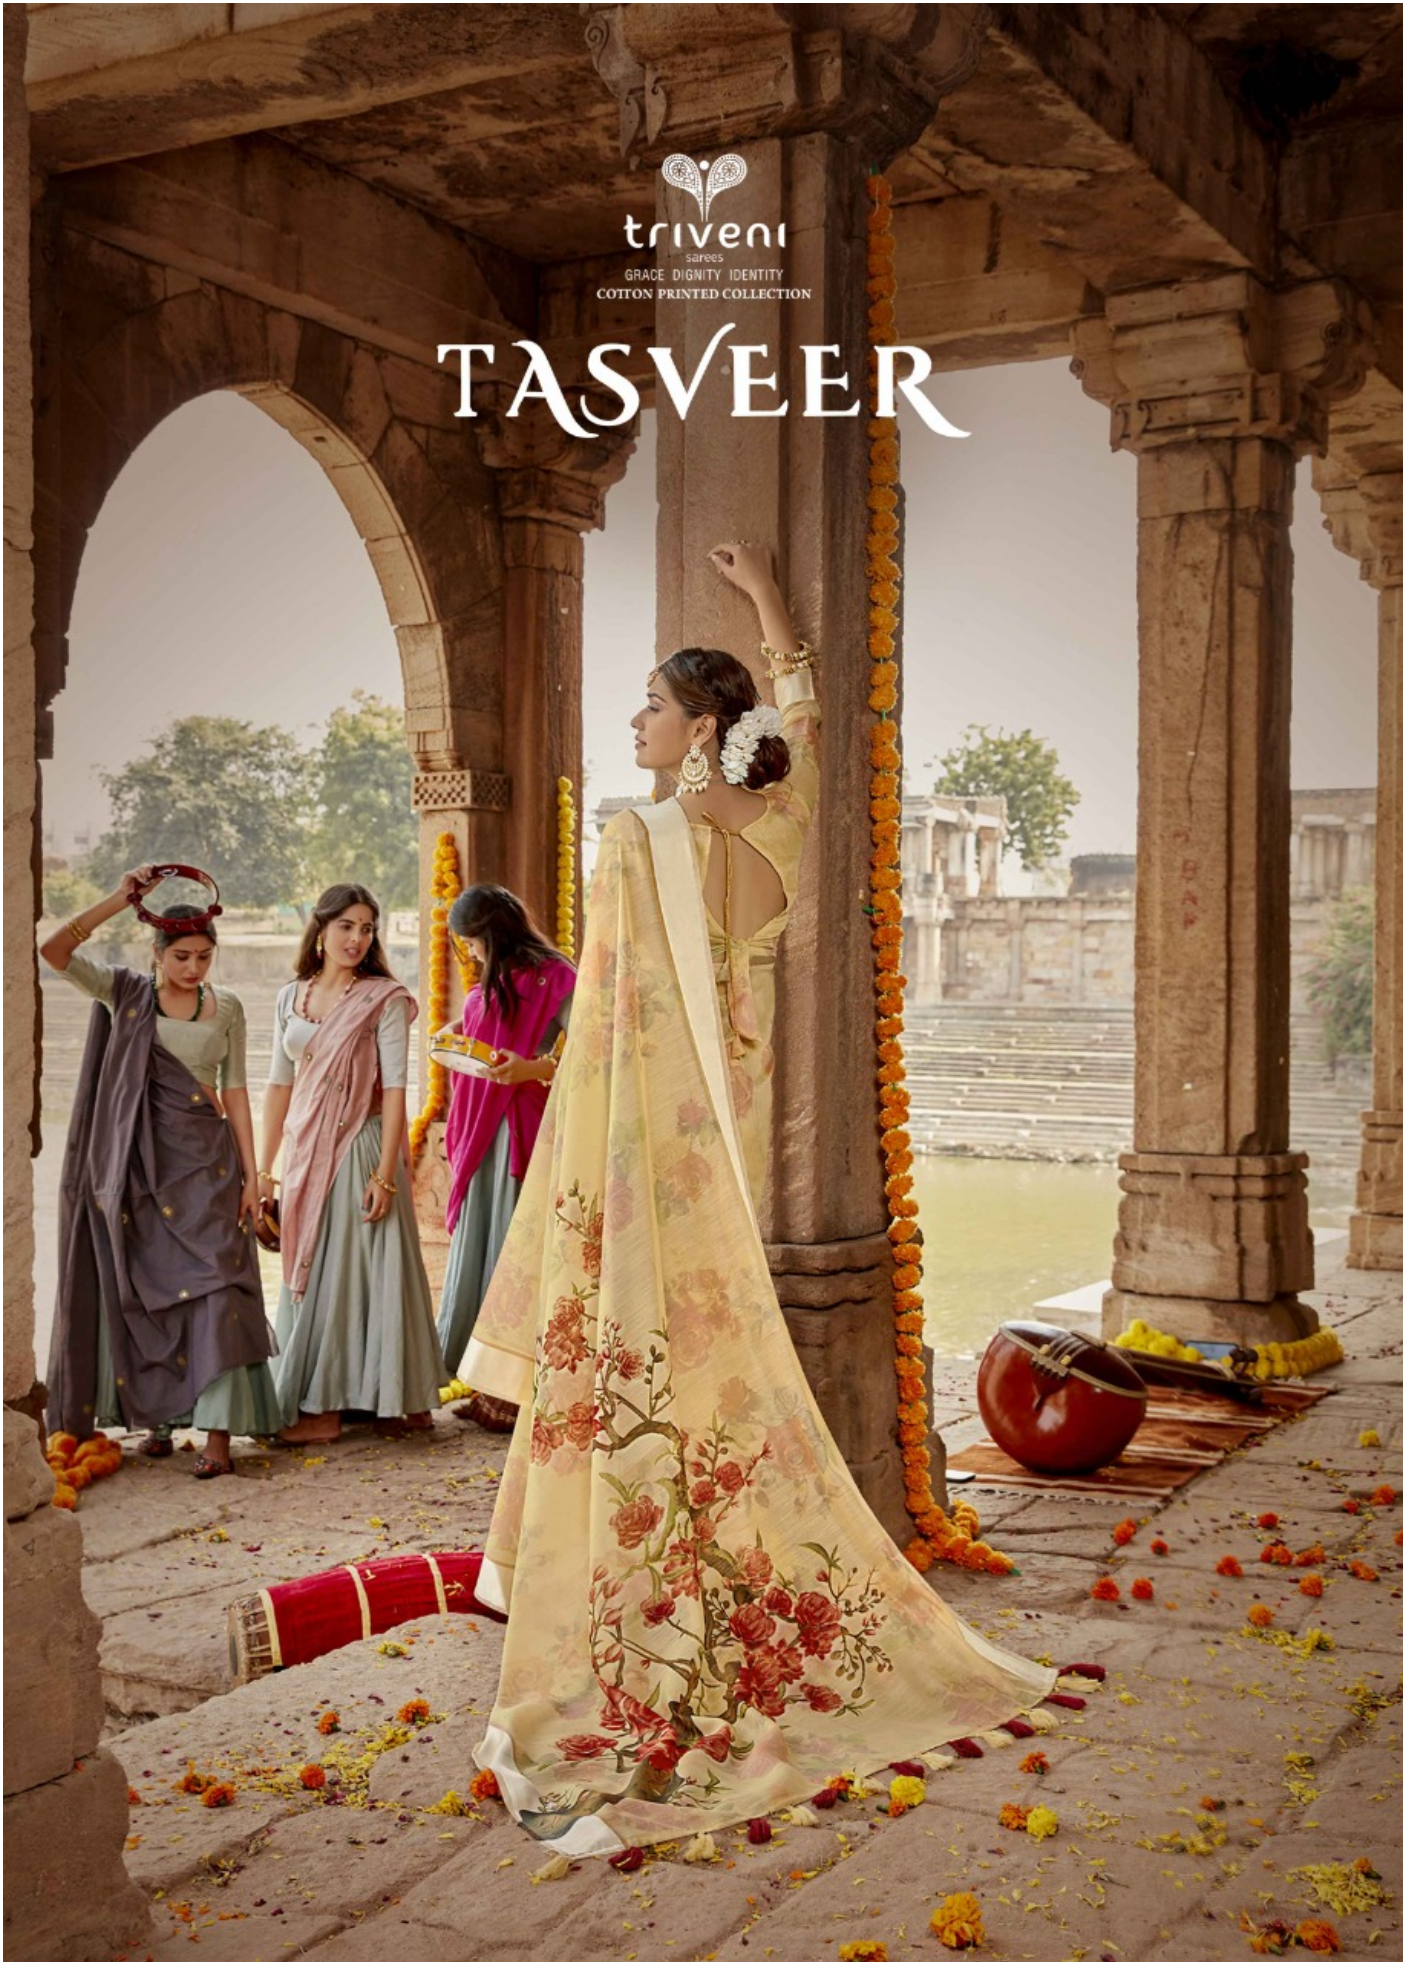

triveni
sarees
GRACE DIGNITY IDENTITY
COTTON PRINTED COLLECTION

TASVEER

triveni
sarees
GRACE DIGNITY IDENTITY
COTTON PRINTED COLLECTION

TASVEER

10795

10796

10797

10798

10791

10792

10793

10794

triveni
sarves
GRACE DIGNITY IDENTITY
COTTON PRINTED COLLECTION

*Celebrate the depth of fashion to
shine with caliber this season.
Relish your glamour with this
traditional attire to compliment
your femininity.*

10798

10797

triveni
sarees
GRACE DIGNITY IDENTITY
COTTON PRINTED COLLECTION

Celebrate the depth of fashion to shine with caliber this season. Relish your glamour with this traditional attire to compliment your femininity.