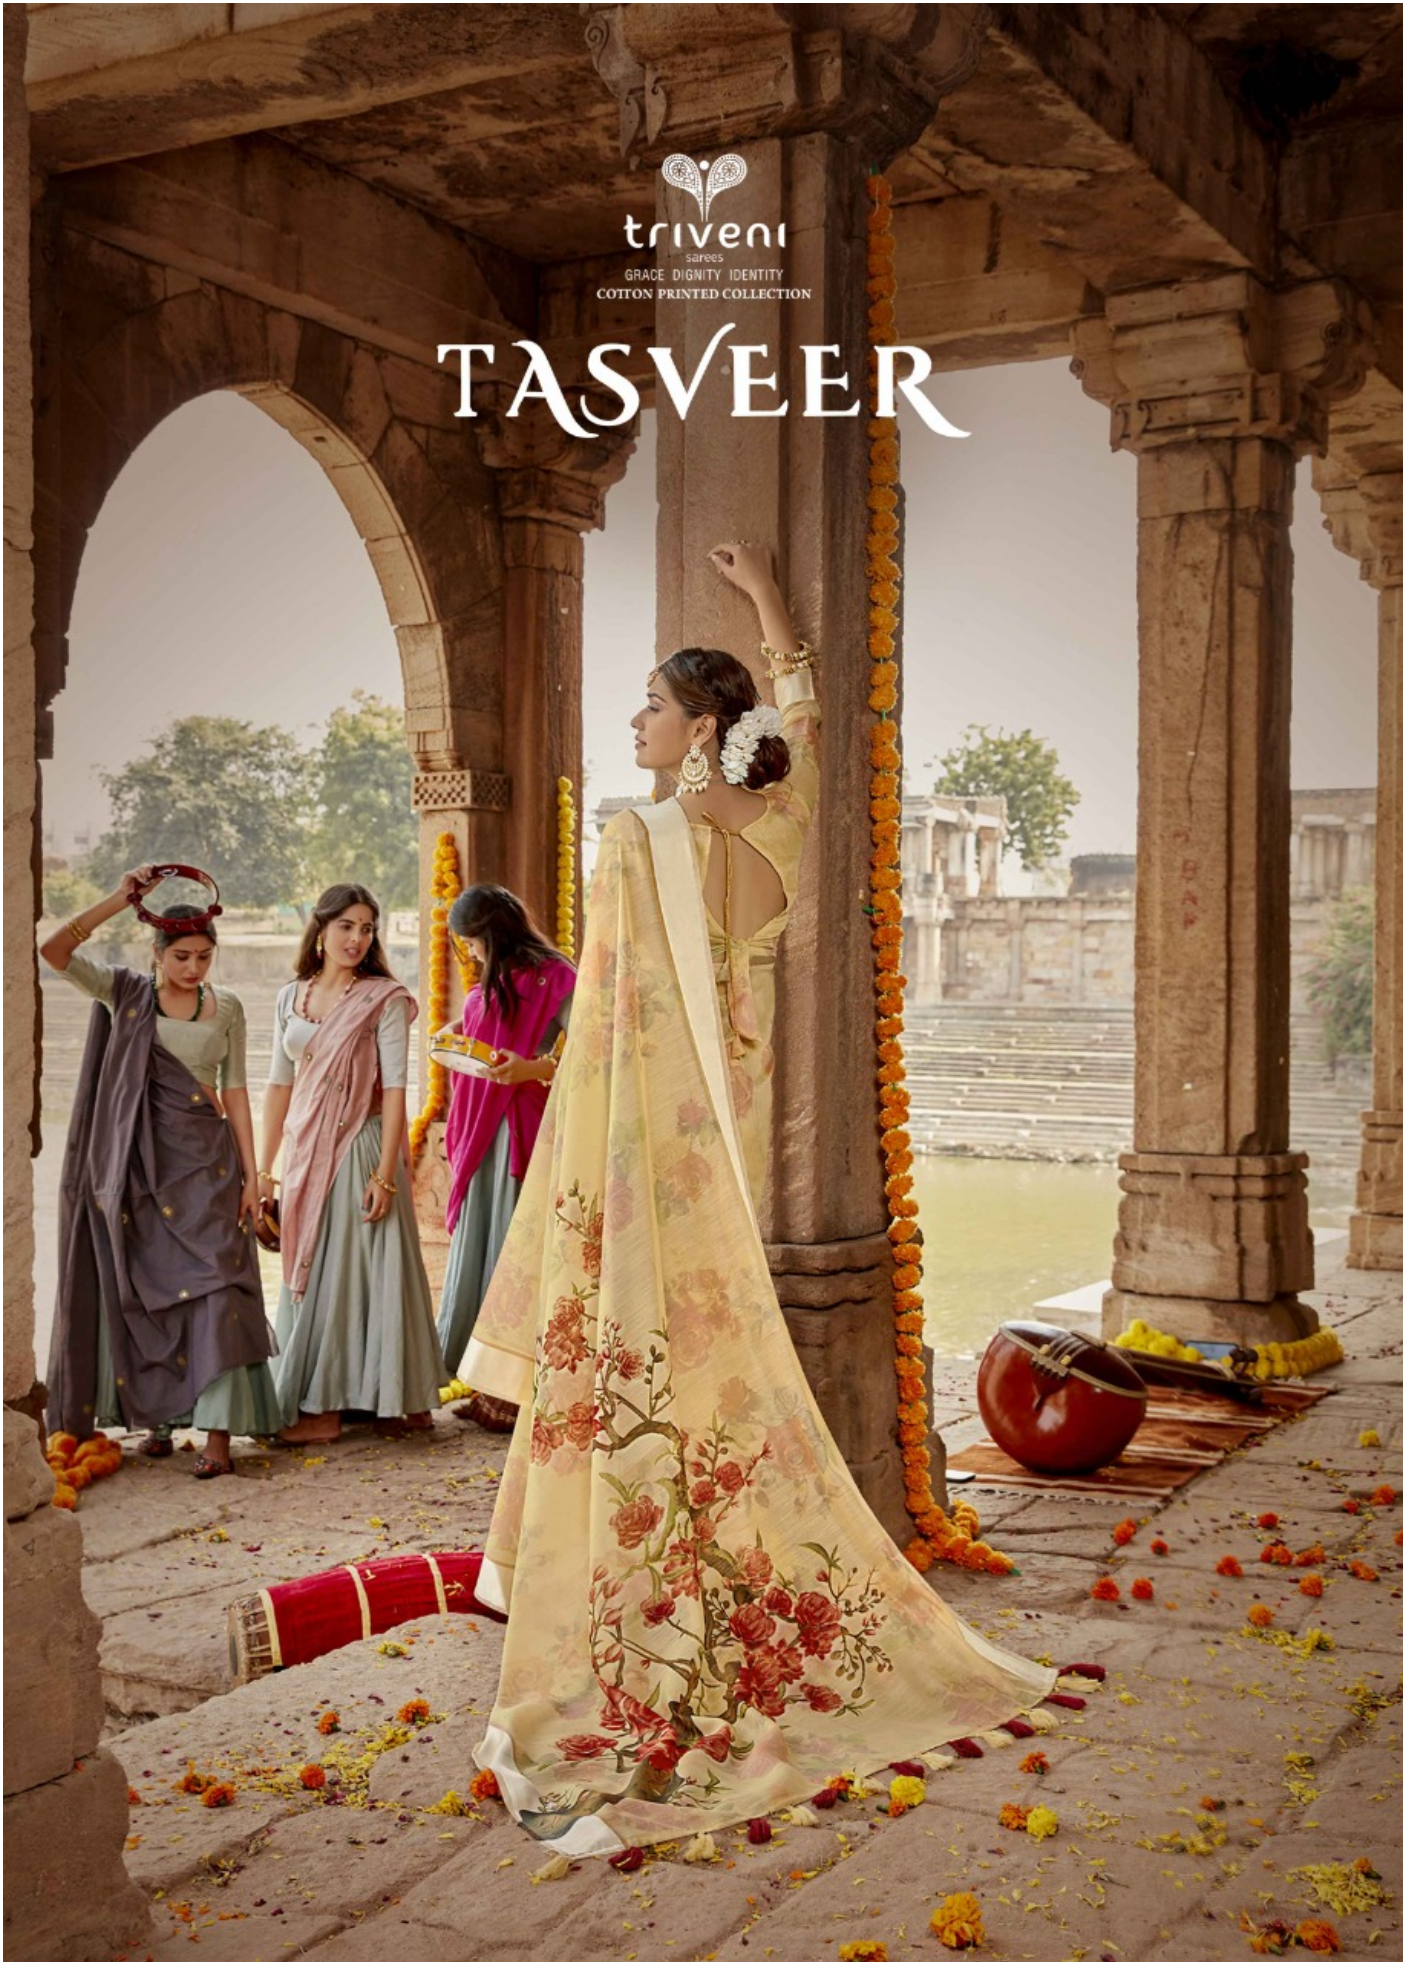

triveni
sarees
GRACE DIGNITY IDENTITY
COTTON PRINTED COLLECTION

TASVEER