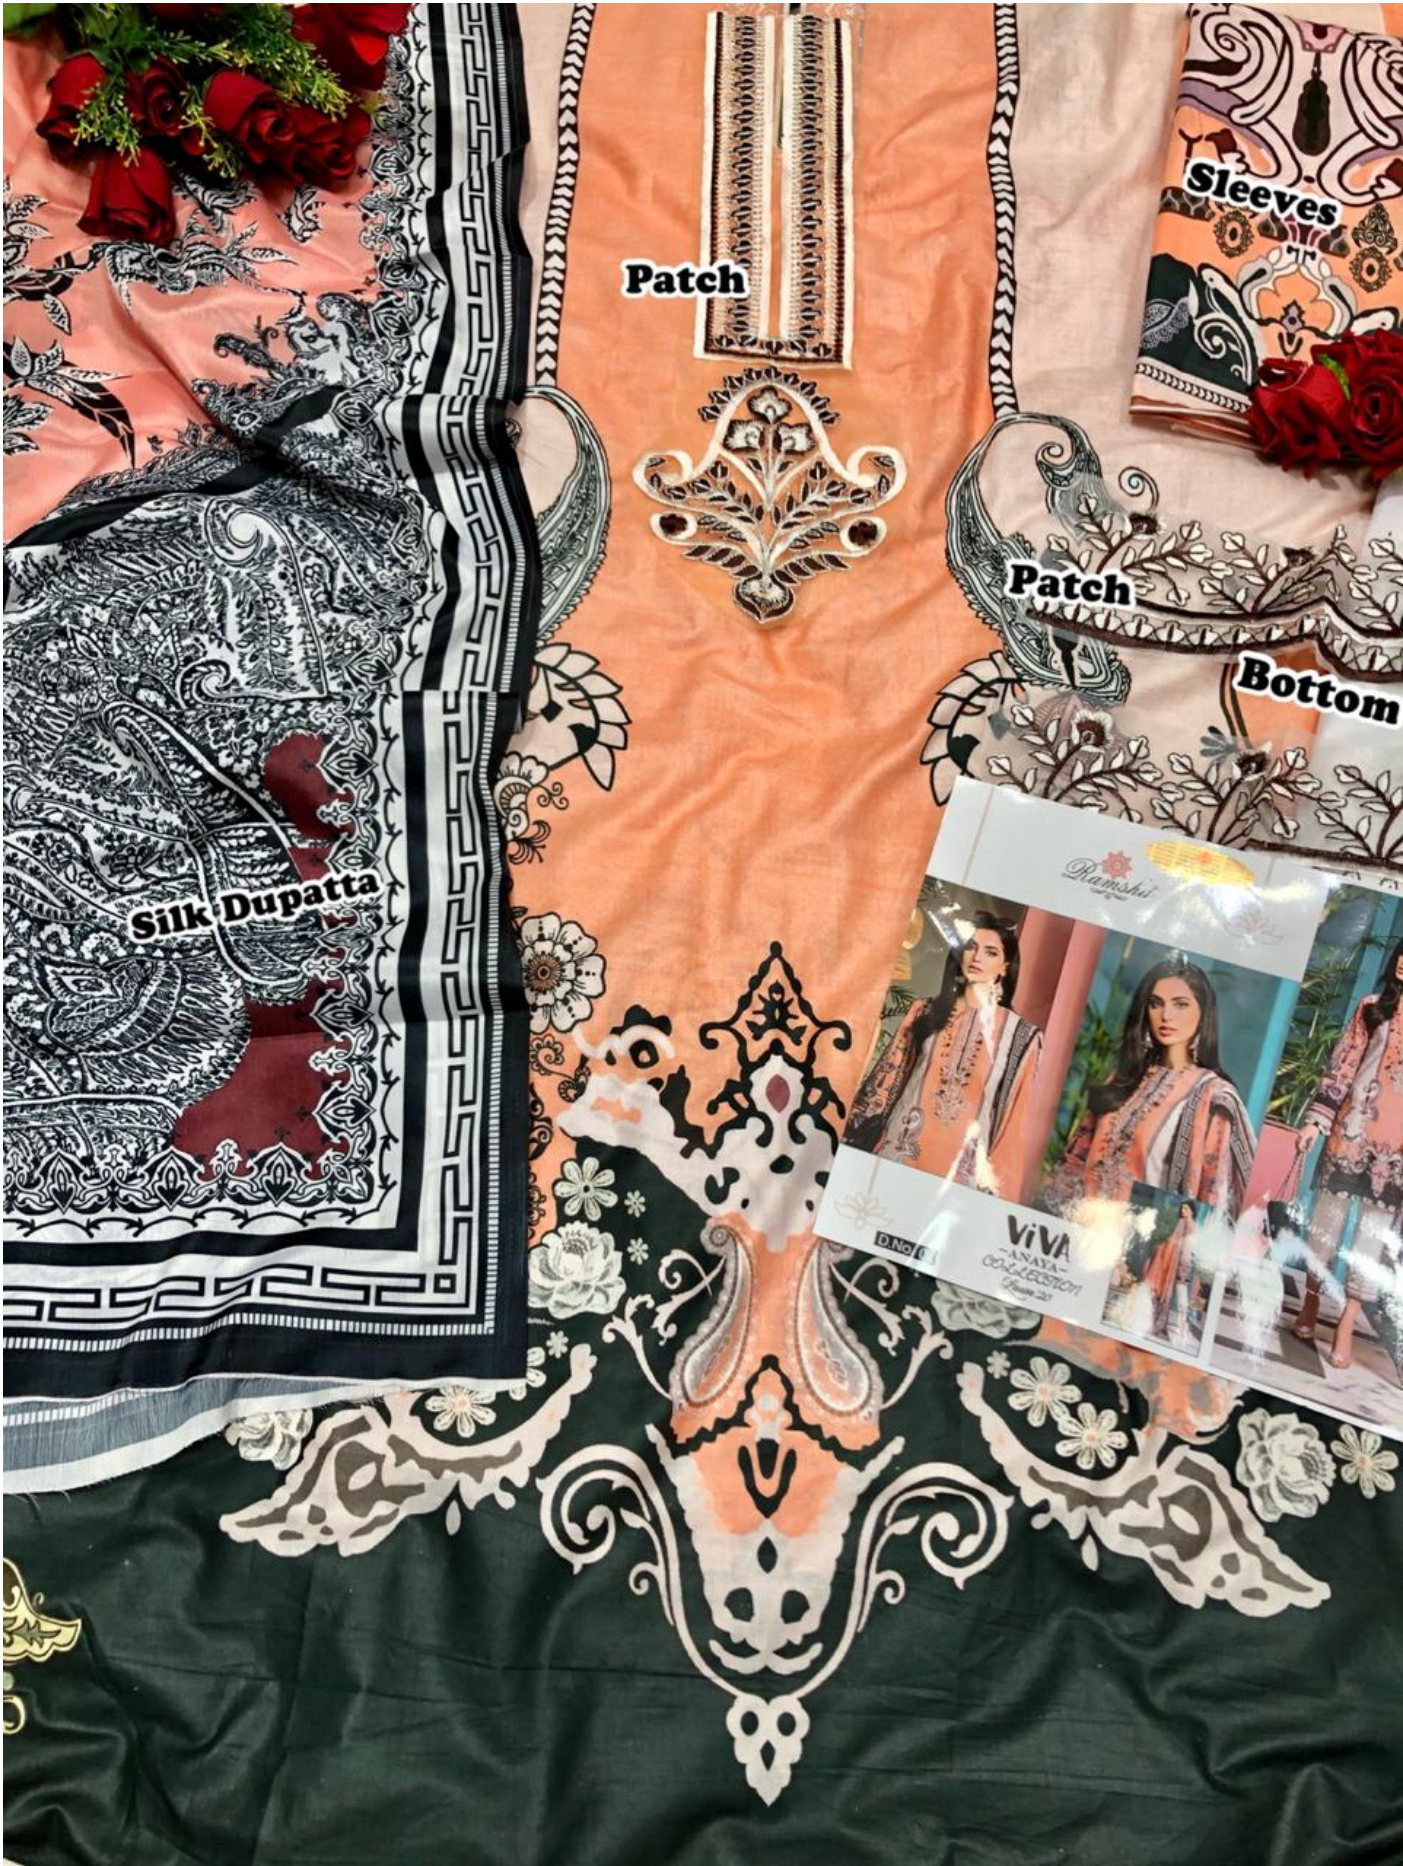

Patch

Sleeves

Patch

Bottom

Silk Dupatta