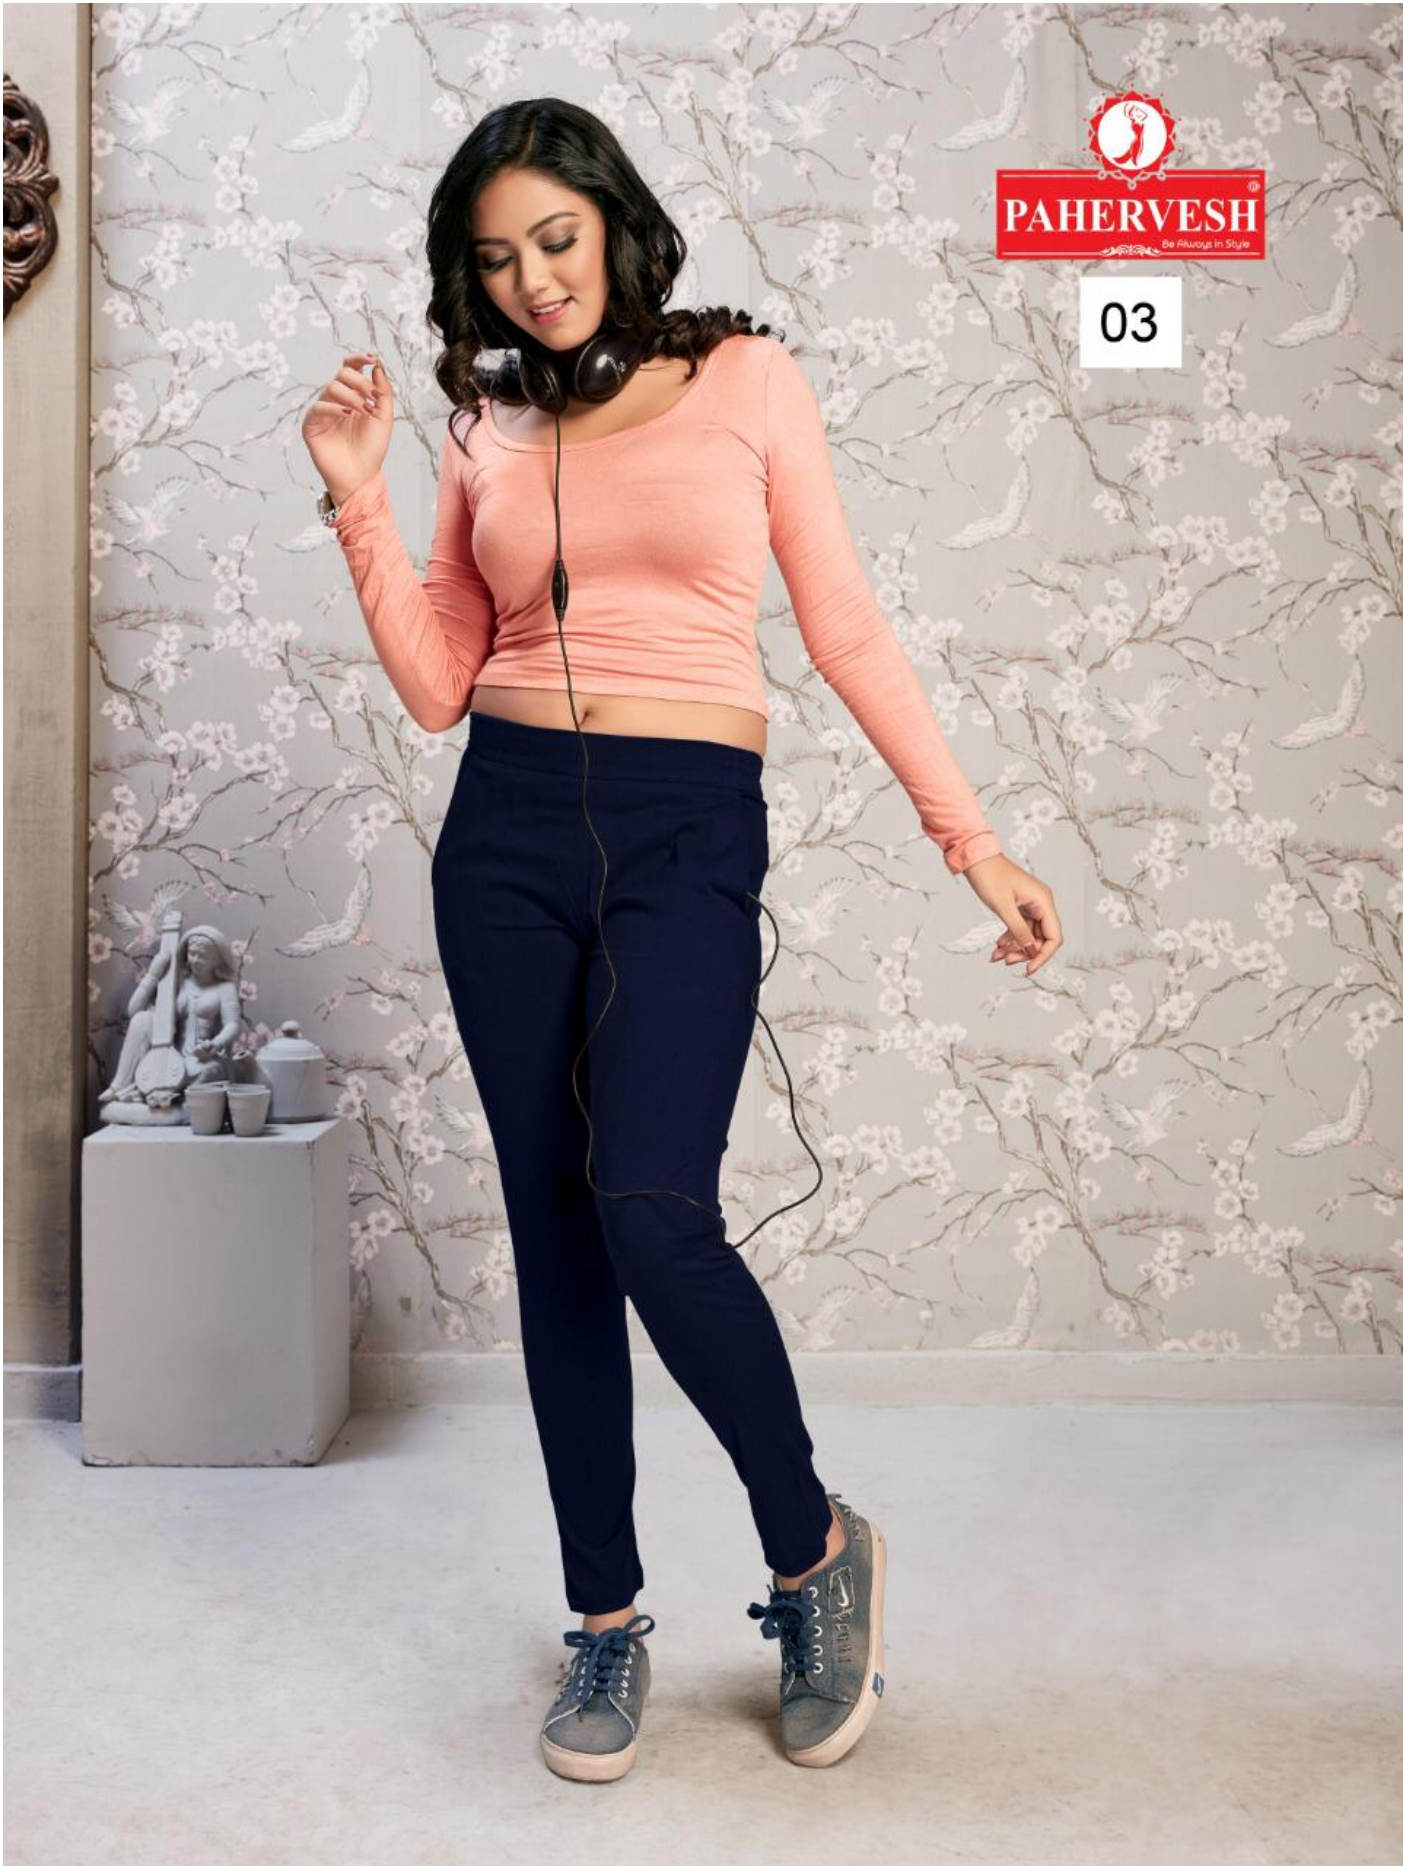

PAHERVESH
Be Always in Style

03