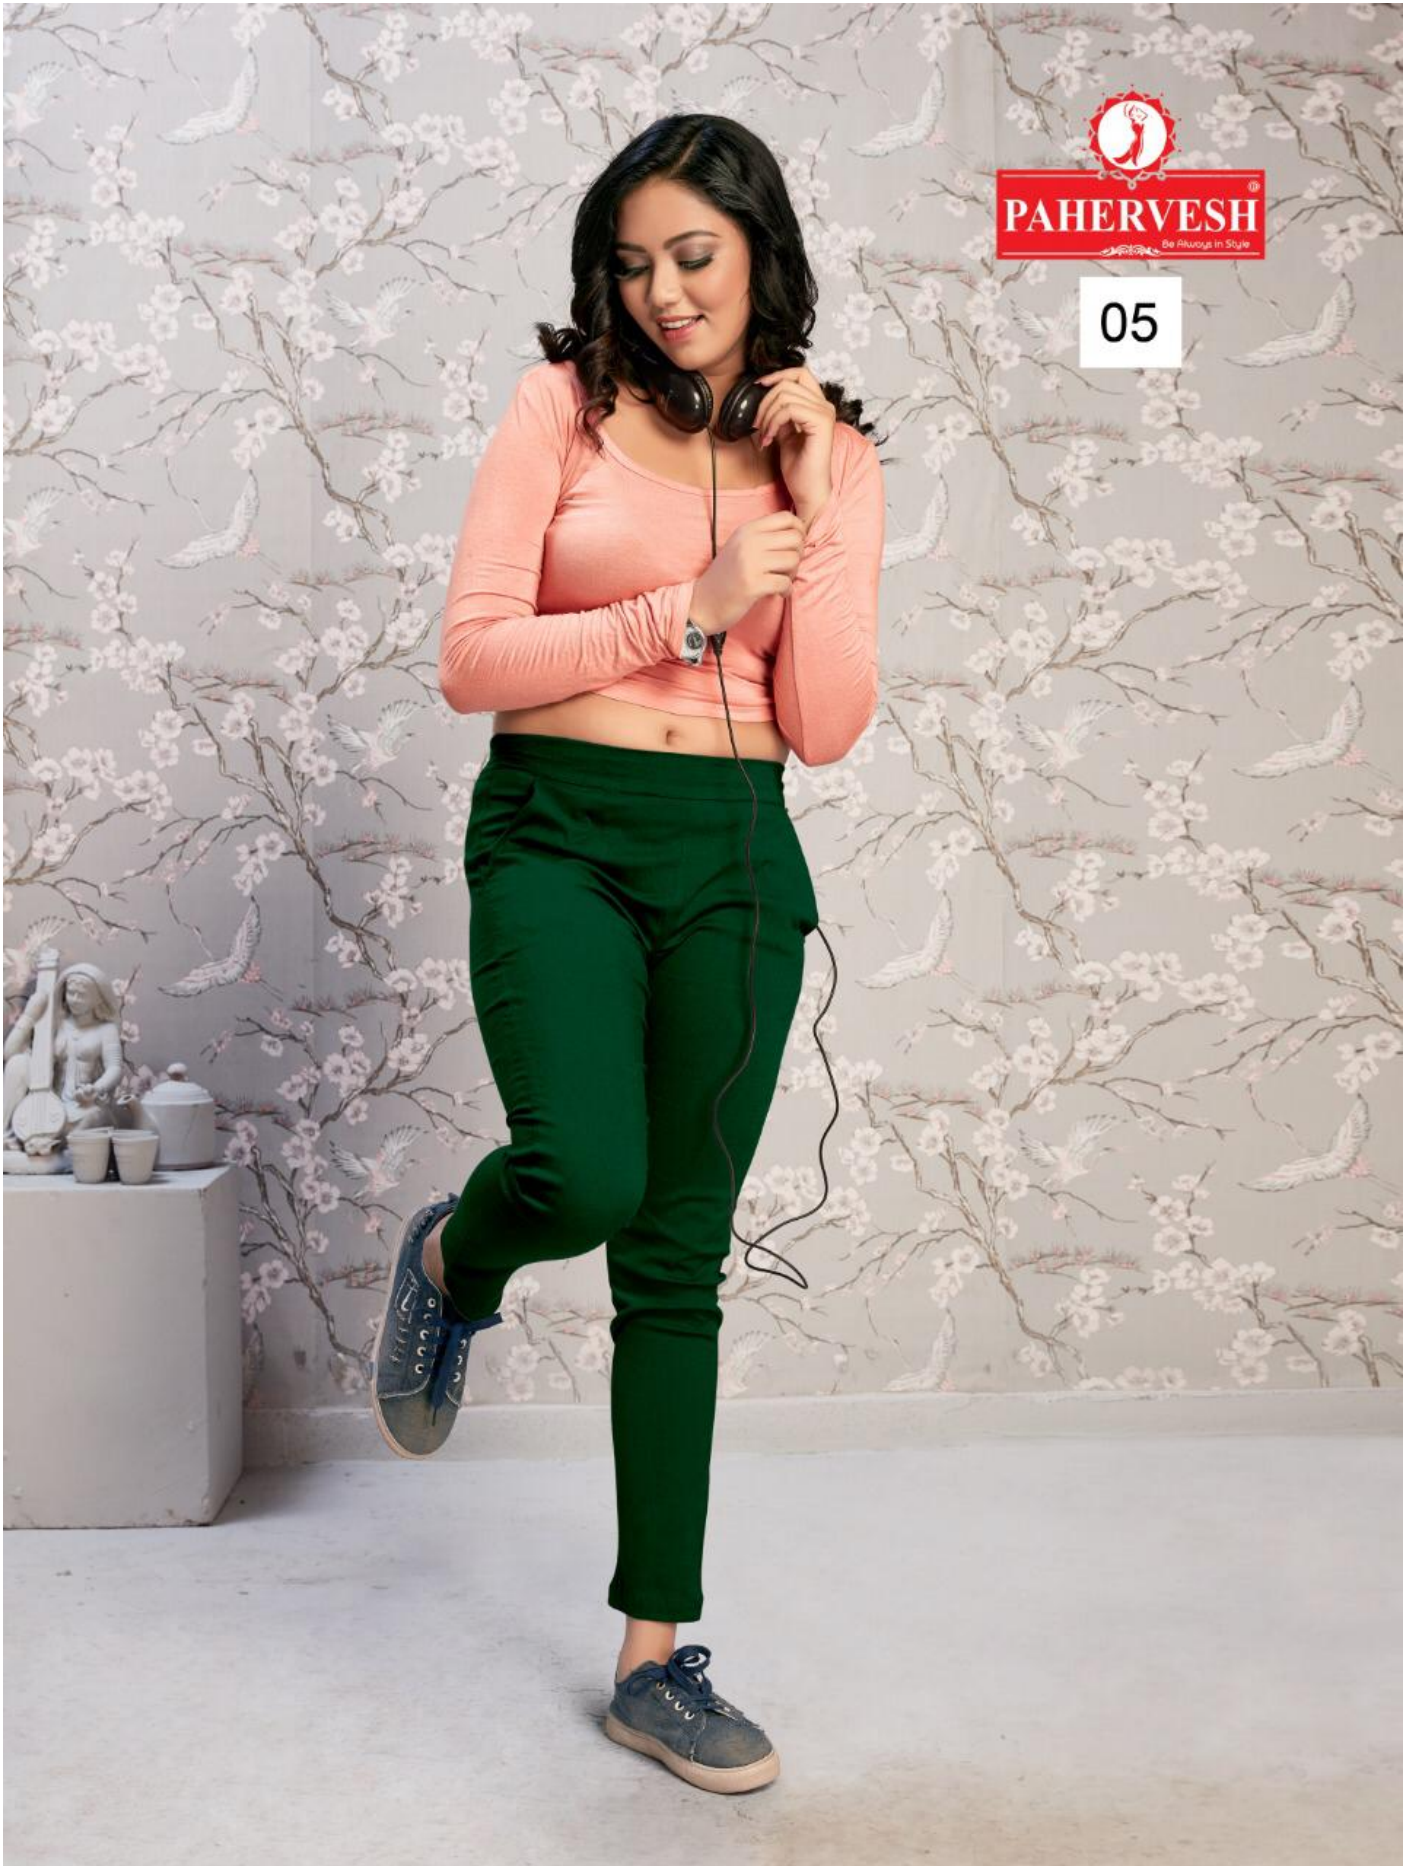

PAHERVESH
Be Always in Style

05