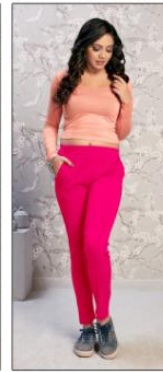

04

05

06

07

08

09

10

11

12

13

14

15

JUPITER

- ⊙ PREMIUM QUALITY, RAYON LYCRA FABRICS.
- ⊙ SLIM FIT & HIGHLY COMFORTABLE PANTS.
- ⊙ ULTRA FINE AND LONG LASTING STITCHING QUALITY
- ⊙ BOTH SIDE POCKETS STRAIGHT PANTS.

JUPITER

Size Chart