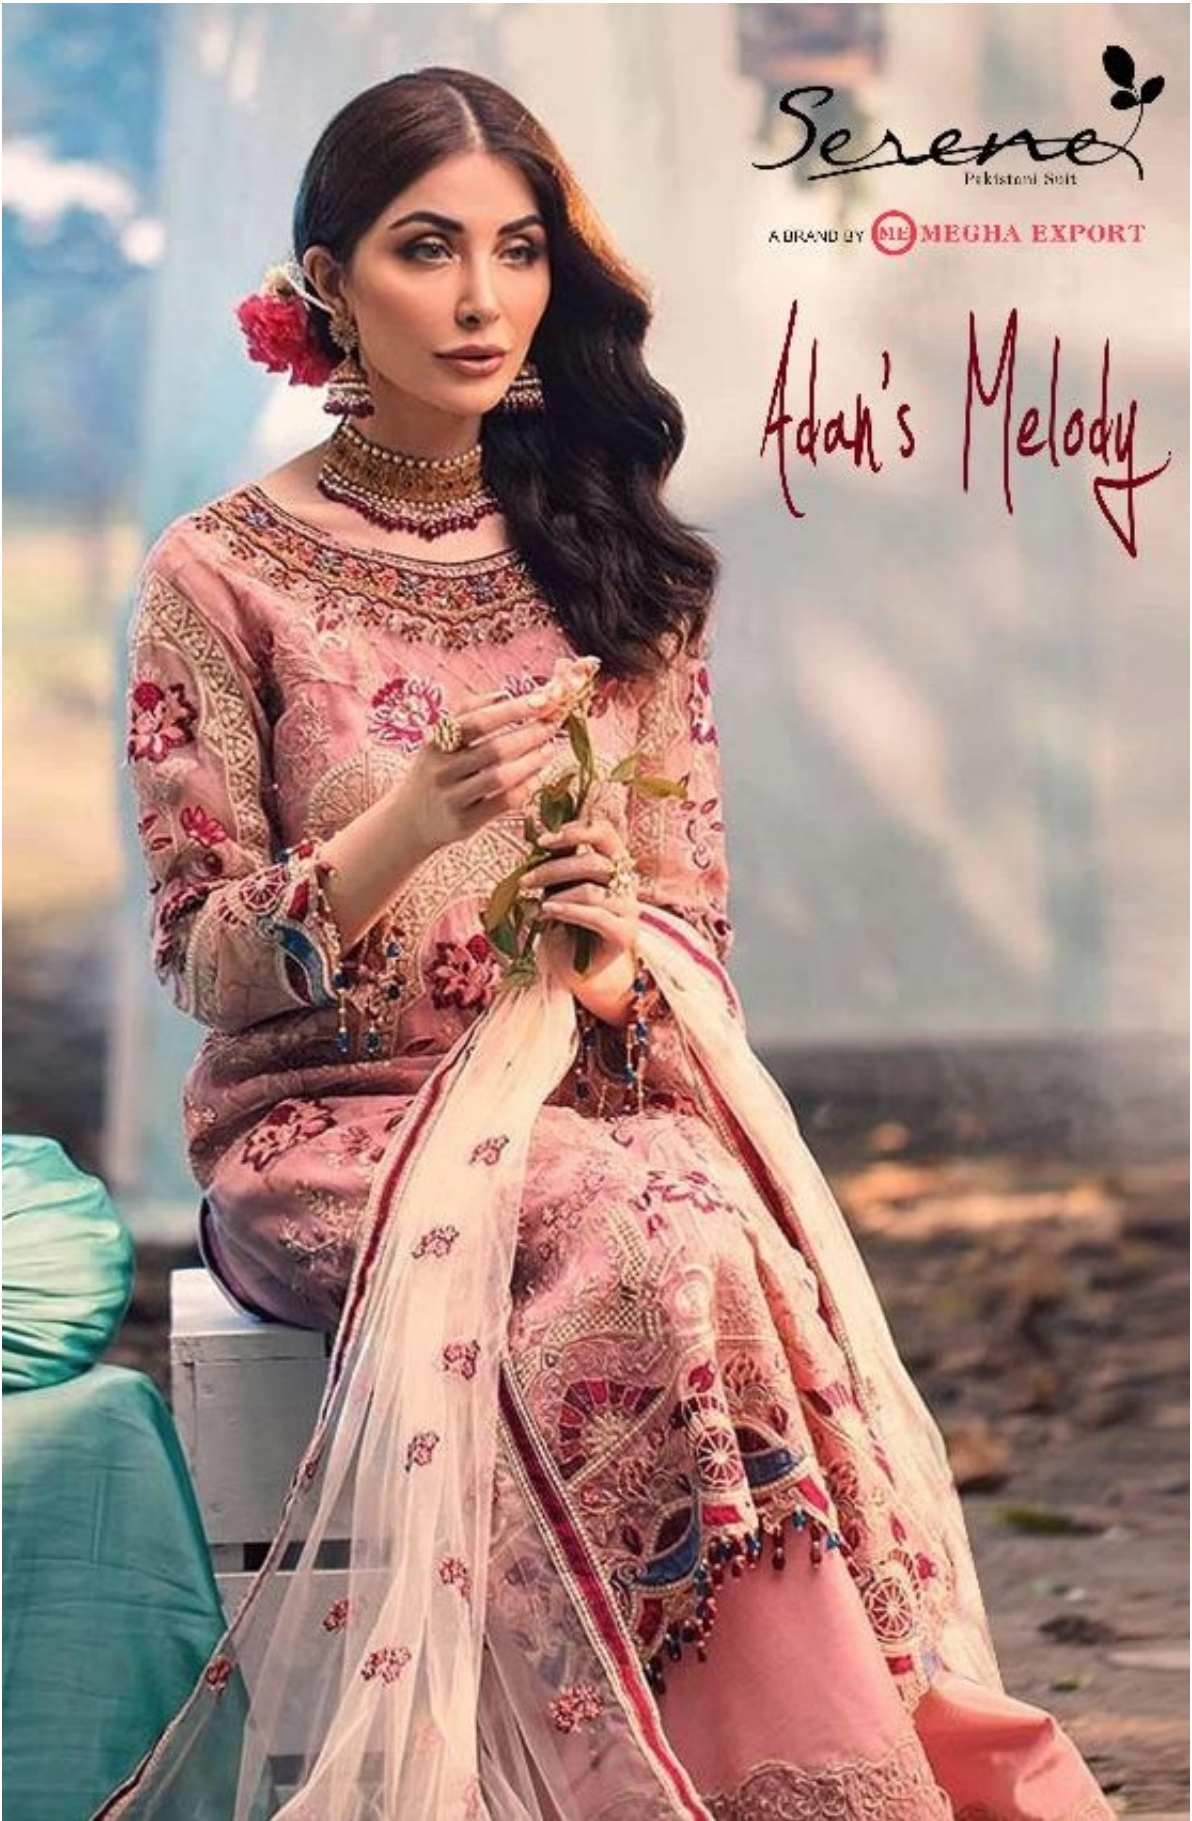

*Serene*  
Pakistani Suits

A BRAND BY **ME MEGHA EXPORT**

*Adan's Melody*

*Serene*  
Pakistani Suits

A BRAND BY **ME MEGHA EXPORT**

*Adan's Melody*

*Serene*  
Pakistani Suits

A BRAND BY **ME** MEGHA EXPORT

*Adan's Melody*

Serene  
Pakistani Suits

D.No.904

Serene  
D.K. & S. N. D.

D.No.905

Serene  
Pakistani Suits

D.No.903