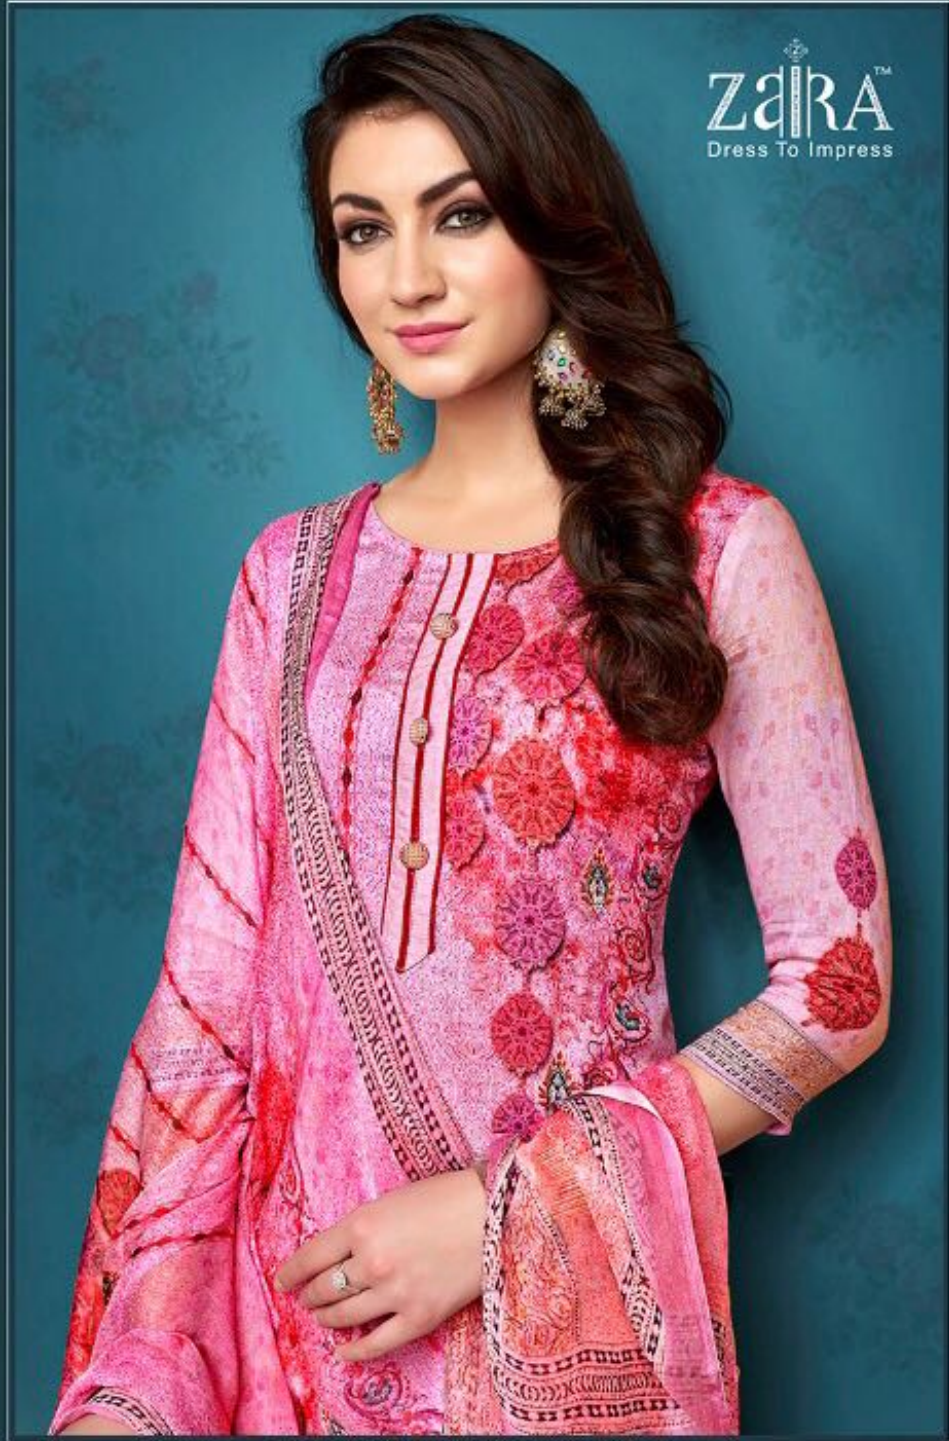

S.S.D.N

SHANAYA

S.S.D.N

SHANAYA

ZARA
Dress To Impress

D.No:- 4001

How beautiful is that!

Fantasy

ZARA
Dress To Impress
D.NO:-4004

zaira™
Dress To Impress
D.No: -4006

zARA™
Dress To Impress

*A masterful designed shift, spring flower pattern set
apart with sophisticated above design, season is all
about celebrating and bringing out the best in you.*

ZARA™
Dress To Impress

Valour
Wake your dream
D.No:-4003

zaira™
Dress To Impress

D.NO:-4006

ZARA™
Dress To Impress

Delicate
Step out in style this season
D.NO: -4003

S.S.D.N

SHANAYA