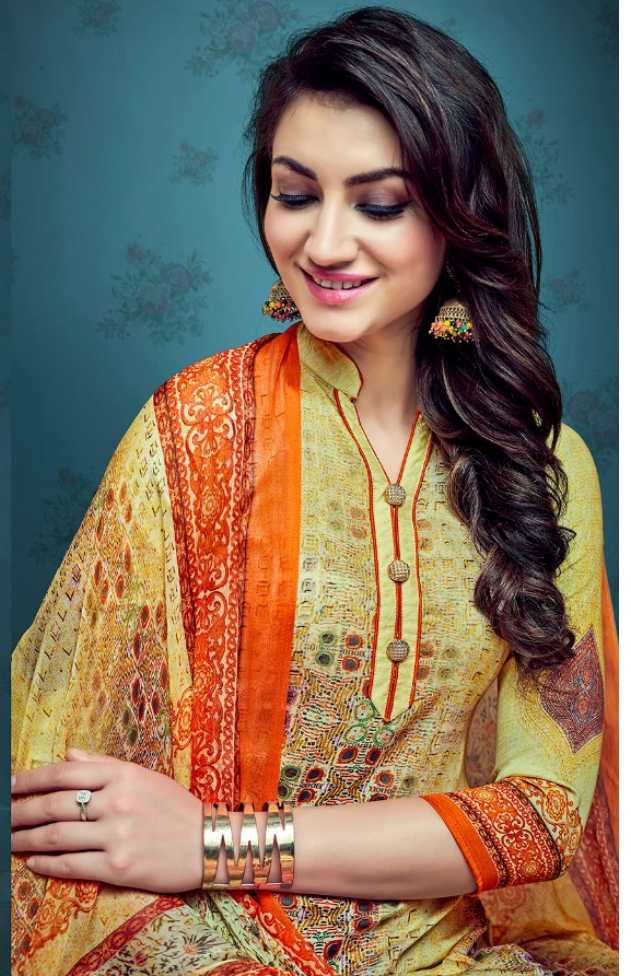

S.S.D.N

SHANAYA

S.S.D.N

SHANAYA

ZARA
Dress To Impress

D.No:- 4001

How beautiful is that!

Fantasy

ZARA
Dress To Impress
D.NO:-4004

zaira™
Dress To Impress
D.No: -4006

zARA™
Dress To Impress

*A masterful designed shift, spring flower pattern set
apart with sophisticated above design, season is all
about celebrating and bringing out the best in you.*

ZARA™
Dress To Impress

Valour
Wake your dream
D.No:-4003

zaira™
Dress To Impress

D.NO:-4006

ZARA™
Dress To Impress

Delicate
Step out in style this season
D.NO: -4003

S.S.D.N

SHANAYA