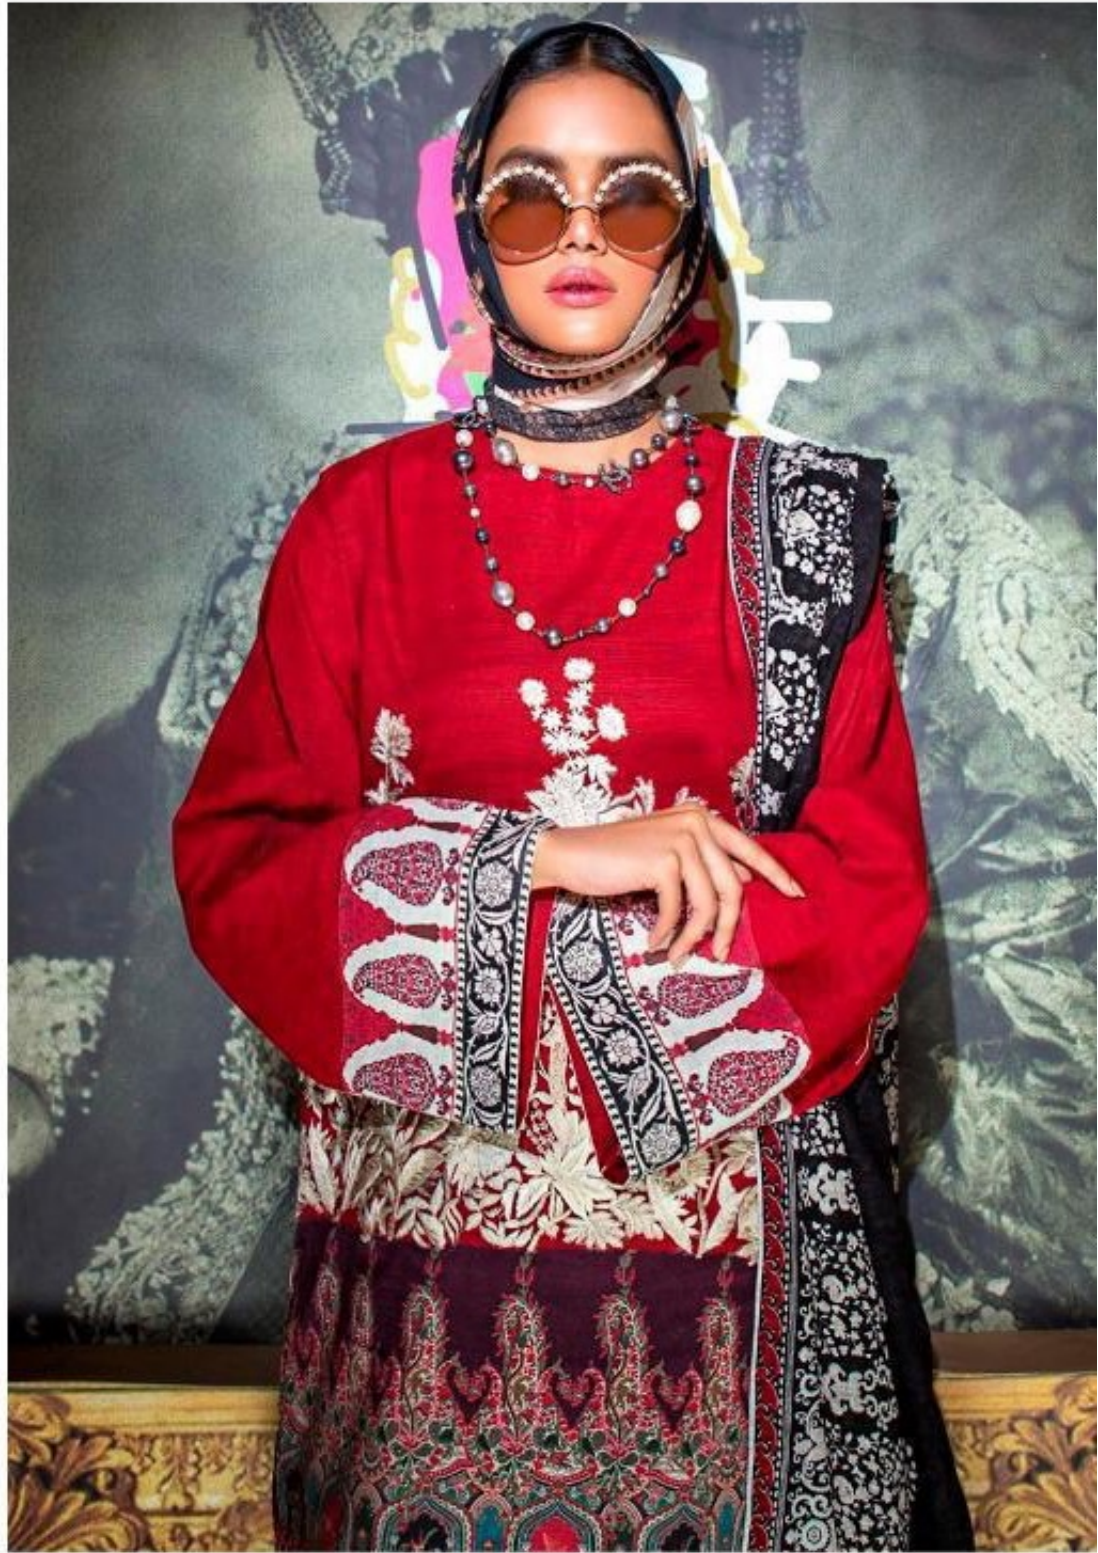

SANA SAFINAZ
MUZLIN
PASMINA COLLECTION