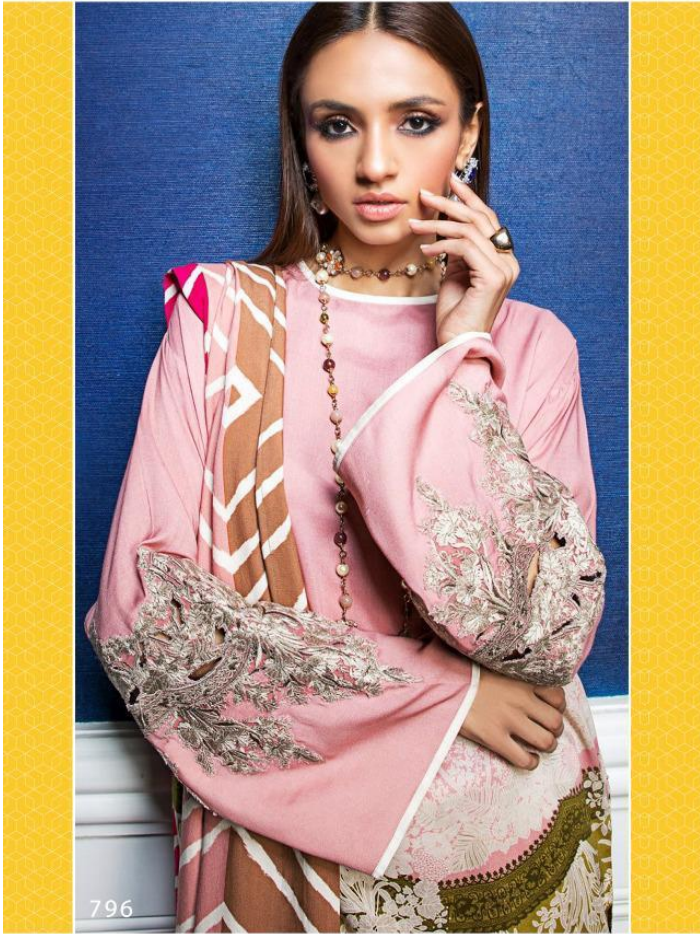

FASHIONS FADE. STYLE IS ETERNAL

BEAUTY