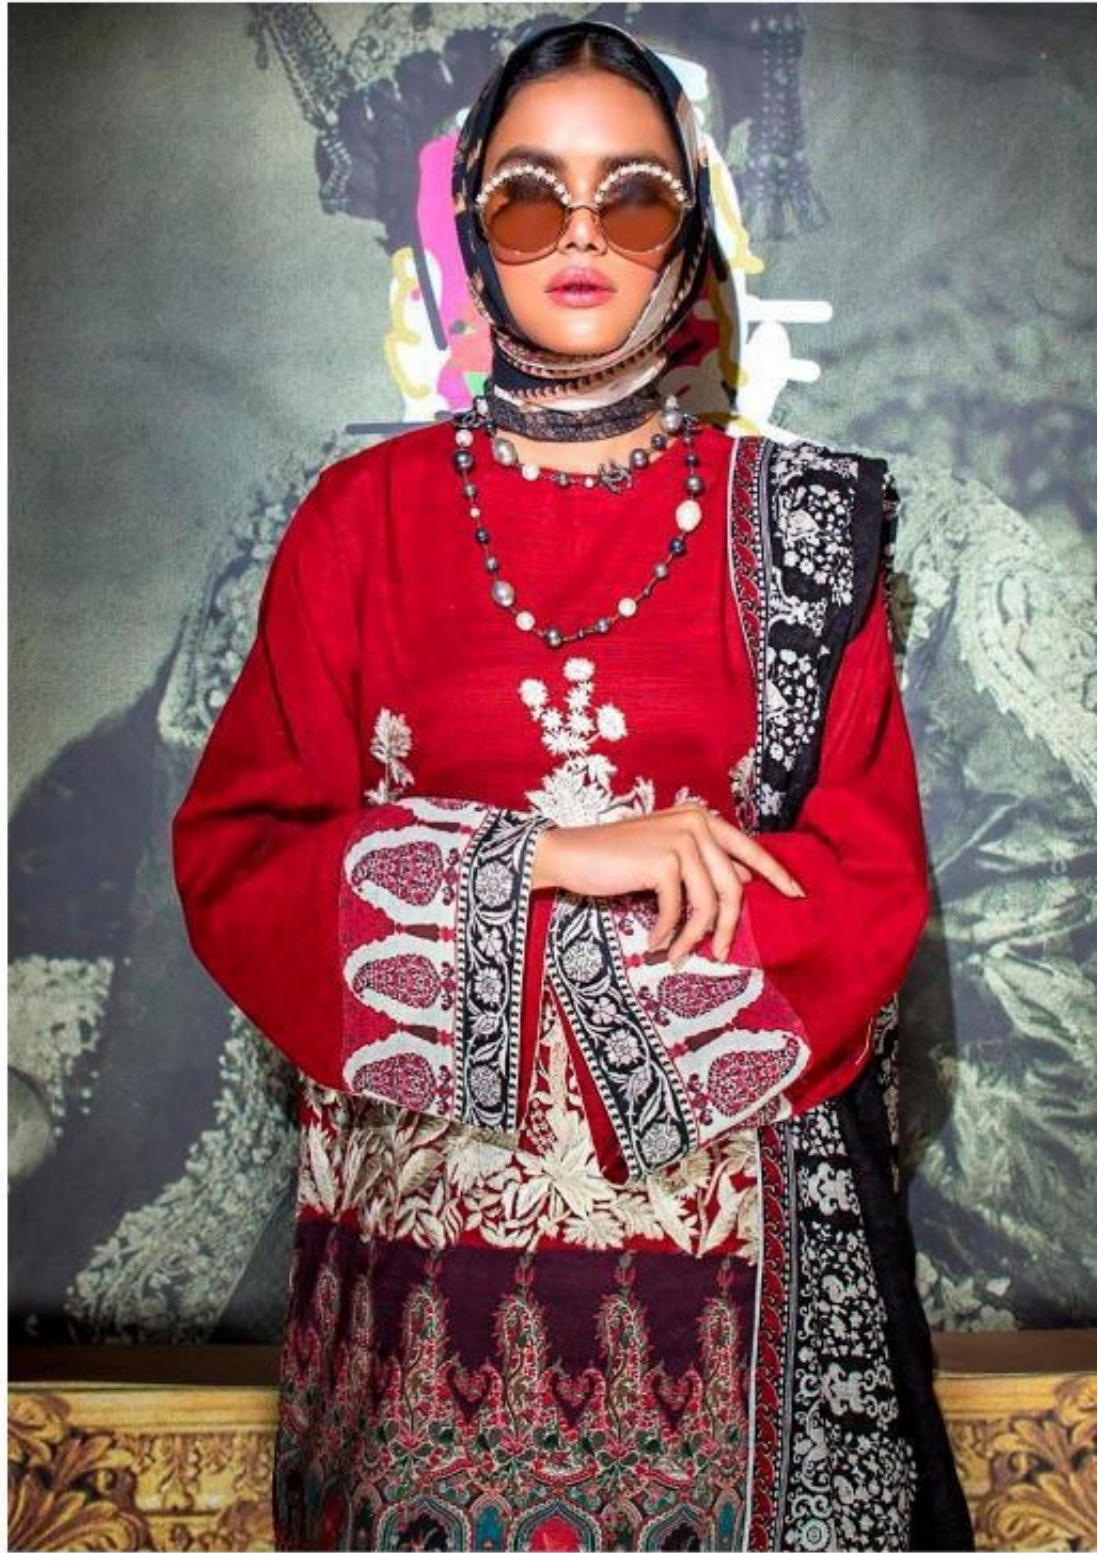

SANA SAFINAZ
MUZLIN
PASMINA COLLECTION

SANA SAFINAZ
MUZLIN
PASMINA COLLECTION

B

792

• Dream JOY

D
DEEPSY
SUITS

Seize your happiness in every moment of life.

FASHIONS FADE. STYLE IS ETERNAL