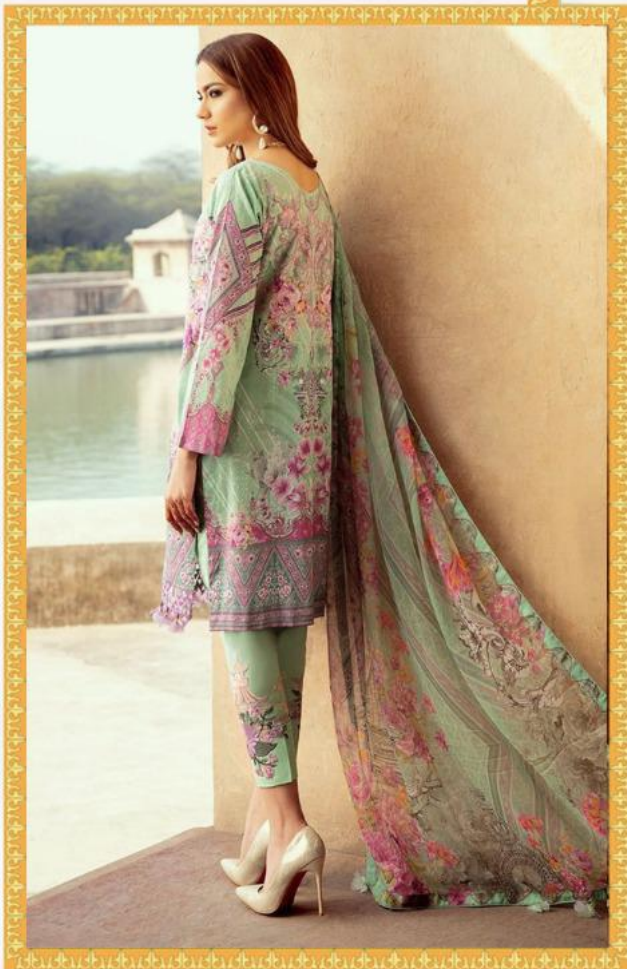

Luxury Lawn Festive Collection

By CS™

#F-09

HOME LAUNDERING RECOMMENDED
DO NOT USE ANY KIND OF BLEACH
OR STAIN REMOVING CHEMICAL

[luxurysilkbycs](https://www.instagram.com/luxurysilkbycs)

TOP-LUXURY LAWN DIGITAL PRINT WITH HEAVY SELF EMBROIDERY AND DAMAN PATCH
DUPPATA - PURE SILK WITH DIGITAL PRINT
BOTTOM - VISCOSE LAWN WITH HEAVY EMBROIDERY