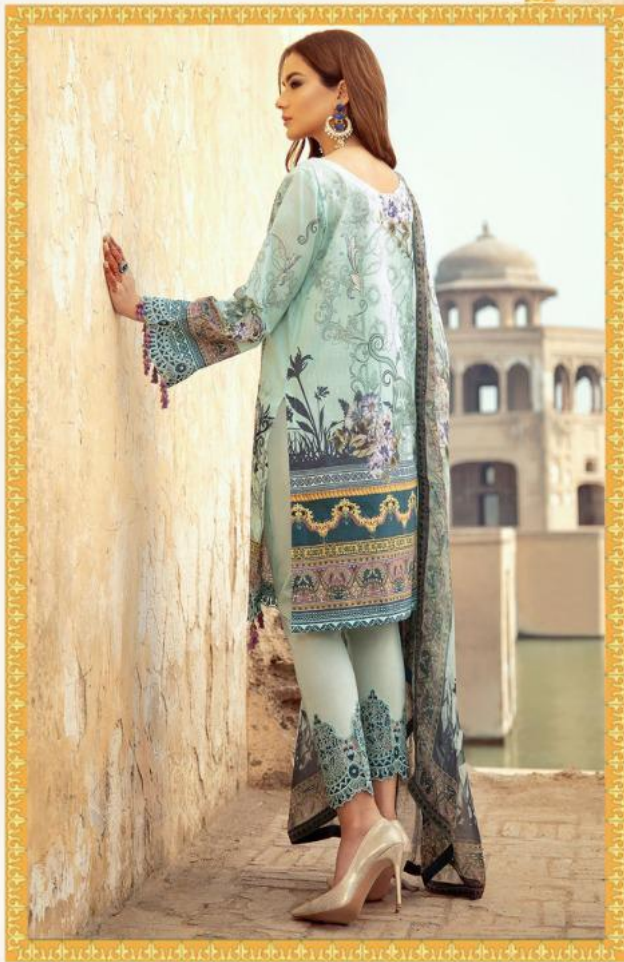

Luxury Lawn Festive Collection

By CS^{TM}

#F-07

HOME LAUNDERING RECOMMENDED
DO NOT USE ANY KIND OF BLEACH
OR STAIN REMOVING CHEMICAL

[luxurysilkbycs](https://www.instagram.com/luxurysilkbycs)

TOP-LUXURY LAWN DIGITAL PRINT WITH HEAVY SELF EMBROIDERY AND DAMAN PATCH
DUPPATA - PURE SILK WITH DIGITAL PRINT
BOTTOM - VISCOSE LAWN WITH HEAVY EMBROIDERY