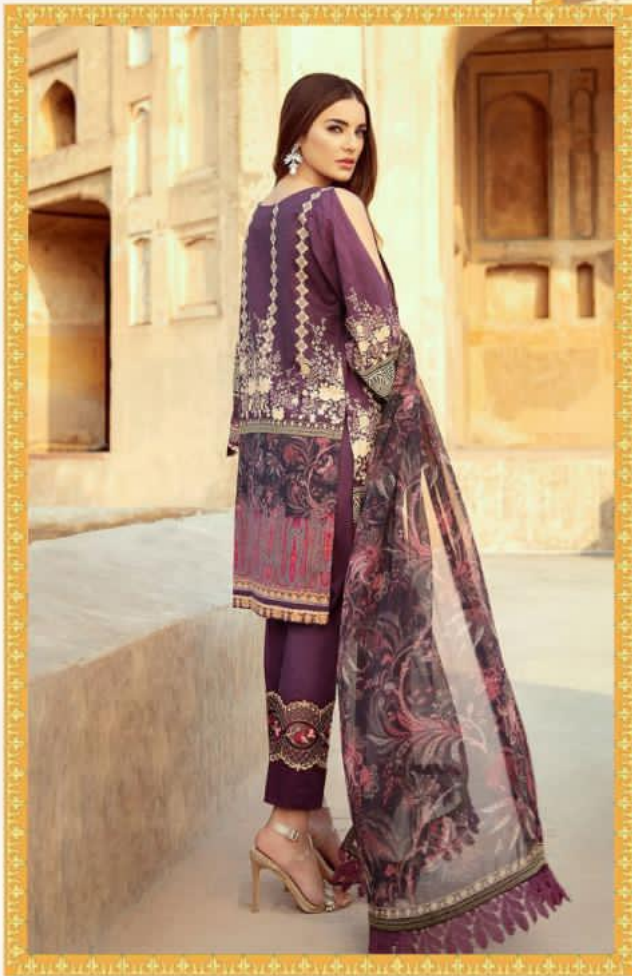

Luxury Lawn Festive Collection

By CS^{TM}

#F-06

HOME LAUNDERING RECOMMENDED
DO NOT USE ANY KIND OF BLEACH
OR STAIN REMOVING CHEMICAL

[luxurysilkbycs](https://www.instagram.com/luxurysilkbycs)

TOP-LUXURY LAWN DIGITAL PRINT WITH HEAVY SELF EMBROIDERY AND DAMAN PATCH
DUPPATA - PURE SILK WITH DIGITAL PRINT
BOTTOM - VISCOSE RAW SILK WITH HEAVY EMBROIDERY