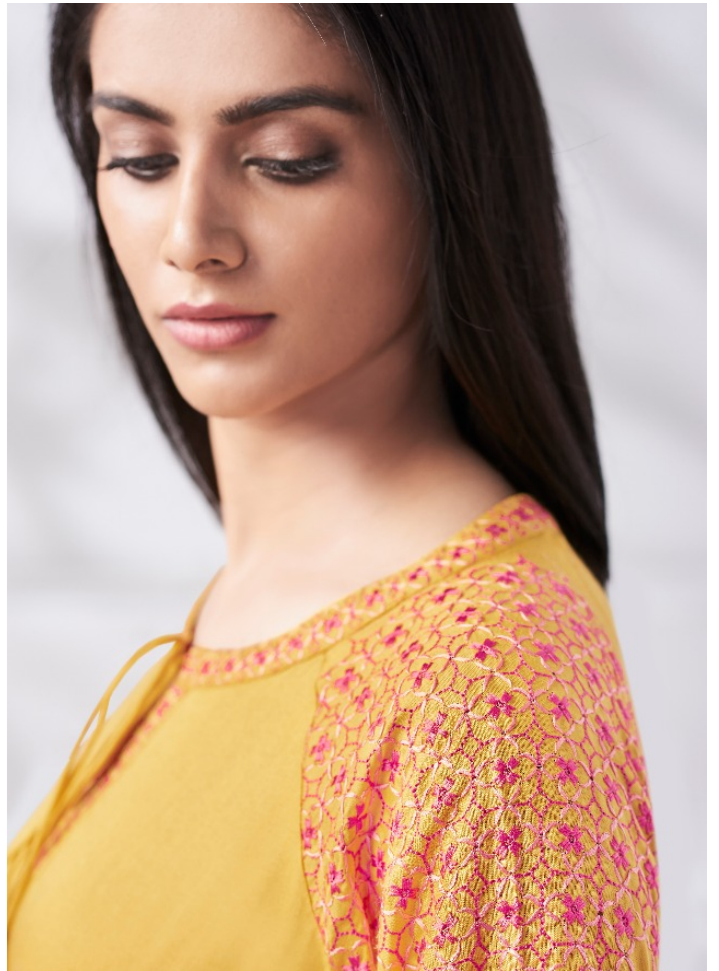

TIMELESS MODERNITY