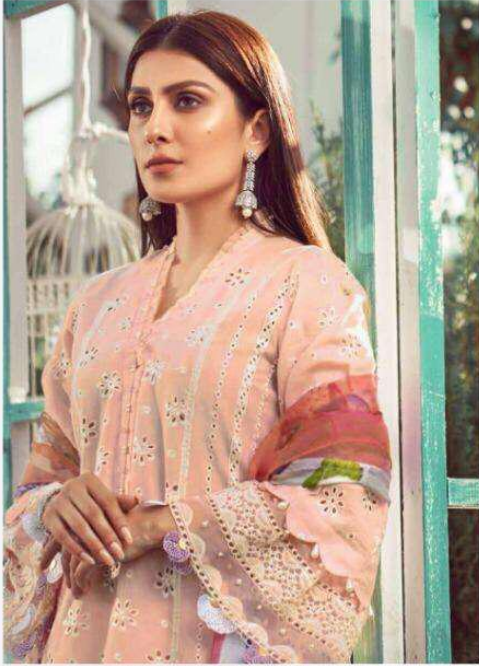

Kilruba®
TRANSFORMING FASHION

Ethnic Sensation

SELAF
PREMIUM
LUXURY LAWN COLLECTION

D.No. 30001