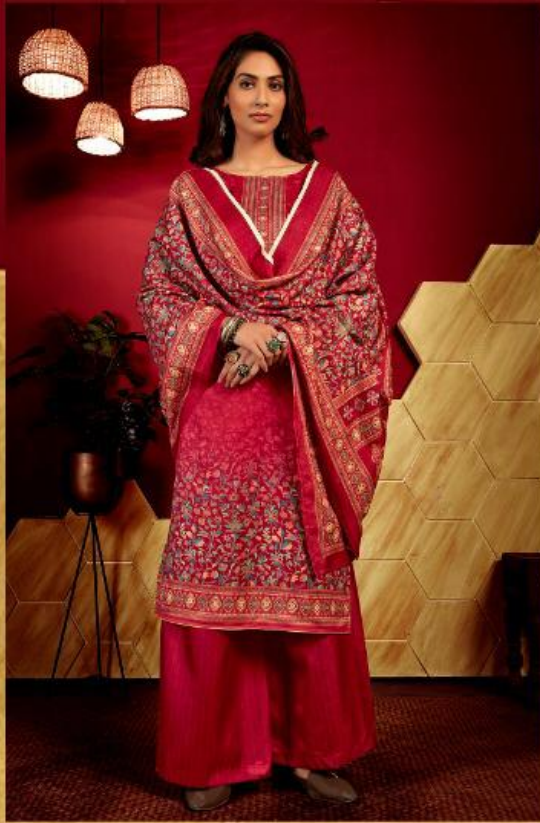

1217

1219 •

Gipson®

THE HIGHLIGHTS

1216

1217

1218

1219

Design No.1216 To 1219

TOP :- Woollen Pashmina Digital Print

DUPATTA :- Pashmina Shawl Digital Print

BOTTOM :- Pure Pashmina Dyed